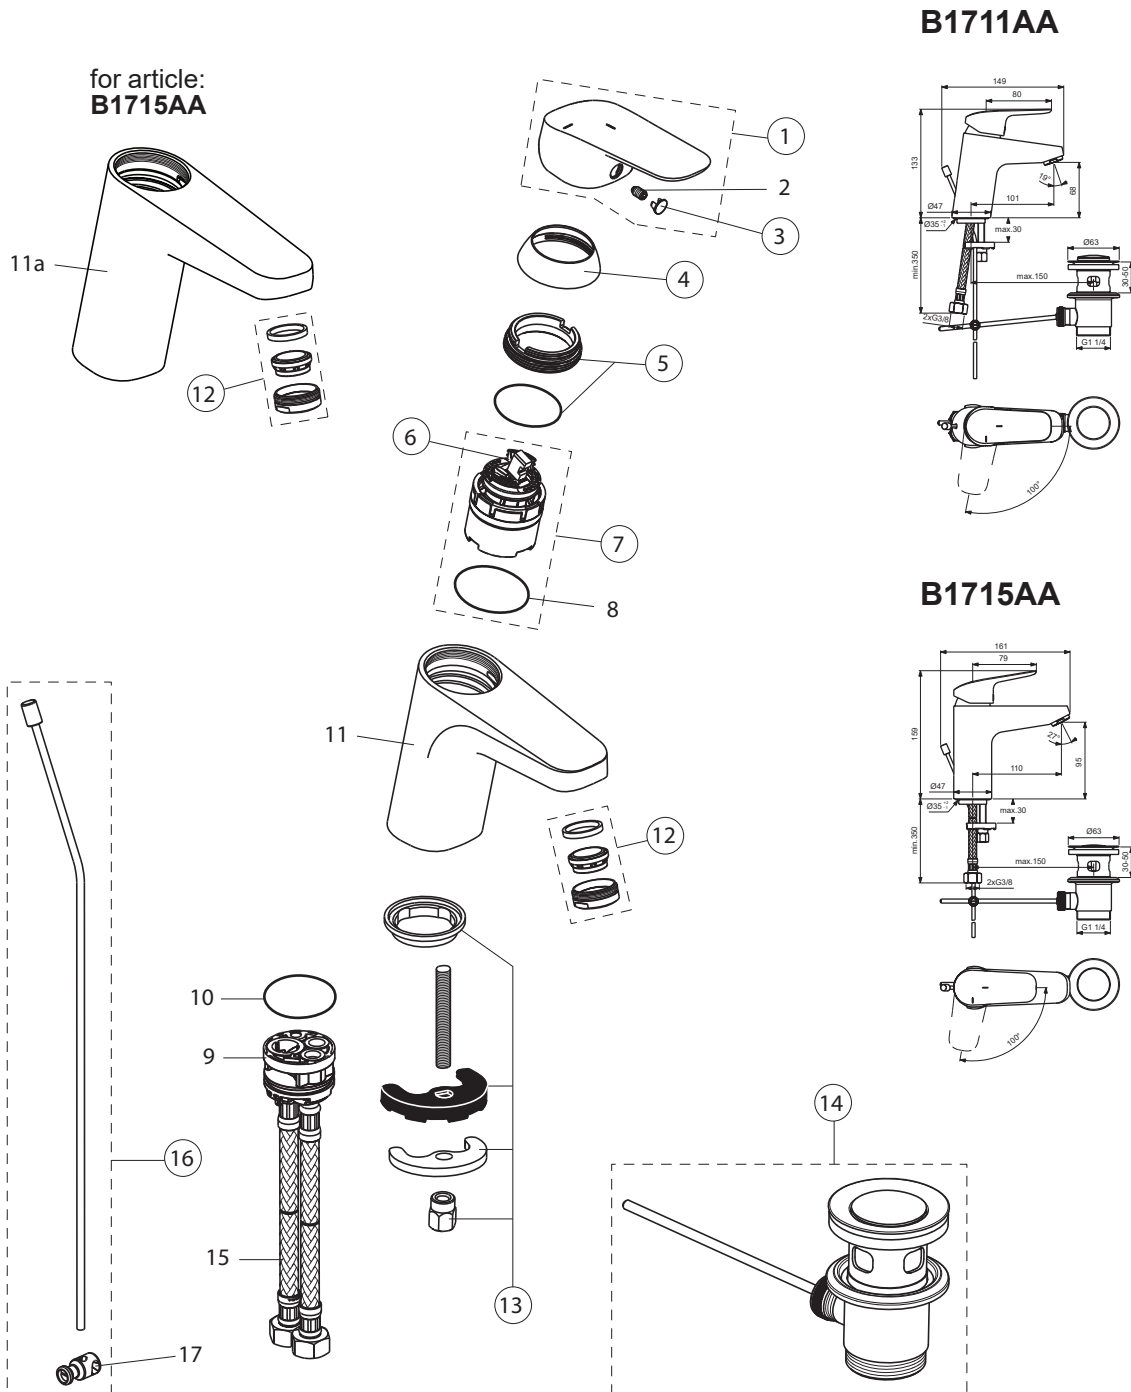

# Spare parts

Basin unit 60 2 drawers

Item	Description	Colour/Finish	Code No.	Quantity
1	Upper Drawer 60	WG - White SG- Gray OS-OAK	EF020WG EF020SG EF020OS	1
2	Lower Drawer 60	WG - White SG - Gray OS-OAK	EF021WG EF021SG EF021OS	1
3	Handle + screws		EF02267	1
4	Set Runner hettich		EF02367	Pair
5	L -Bracket support		EF02467	1
6	Set Scarpi Hanging Bracket		EF02567	Pair
7	Wall Hanging Bracket		EF02667	2

## Mirror Low S

- T3354BH - 500 x 700
- T3355BH - 600 x 700
- T3356BH - 700 x 700
- T3357BH - 800 x 700
- T3358BH - 1000 x 700
- T3359BH - 1200 x 700

## Mirror Low H

- T3360BH - 400 x 1000
- T3361BH - 600 x 1000
- T3363BH - 800 x 1000
- T3594BH - 1200 x 1000

Item	Description	Colour/Finish	Code No.	Quantity
1	Wall fixing KIT Framed Mirrors		TV71367	10

---

Pos.	Signify	Spare parts-Nr.	Quantity	Pos.	Signify	Spare parts-Nr.	Quantity
1	Lever, w/logo-set-C3	B961377AA	1 Pcs.	14	Pop-up drain ass.	A962991AA	1 Pcs.
2	Screw M5x8		1 Pcs.	15	Flex pexhose G3/8- Ø10.5/L445		2 Pcs.
3	Cap decorative	B960473AA	1 Pcs.	16	Pop up waste-compl.	B961384AA	1 Pcs.
4	Rosette M38x1.5	B961373AA	1 Pcs.	17	Pop up waste shackle		1 Pcs.
5	Screw M41x1.5/M38x1.5	B961374NU	1 Pcs.				
6	Hot limit stop	A861181NU	1 Pcs.				
7	Cartridge Ø38mm	A861156NU*	1 Pcs.				
8	O-Ring Ø38x2.5		1 Pcs.				
9	Manifold-C3		1 Pcs.				
10	O-Ring Ø34x2		1 Pcs.				
11	Body basin		1 Pcs.				
11a	Body basin GRANDE		1 Pcs.				
12	Perlator M24x1-A / 5l/min	B961383AA	1 Pcs.				
13	Connecting set	A964520NU	1 Set				