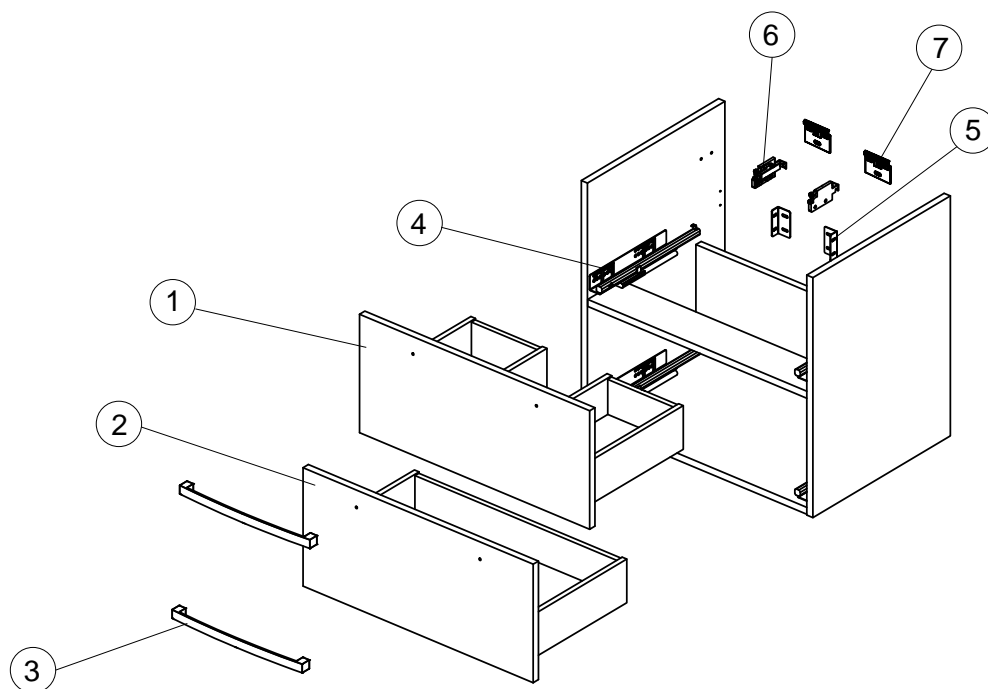

# Spare parts

Basin unit 60 2 drawers

Item	Description	Colour/Finish	Code No.	Quantity
1	Upper Drawer 60	WG - White SG- Gray OS-OAK	EF020WG EF020SG EF020OS	1
2	Lower Drawer 60	WG - White SG - Gray OS-OAK	EF021WG EF021SG EF021OS	1
3	Handle + screws		EF02267	1
4	Set Runner hettich		EF02367	Pair
5	L -Bracket support		EF02467	1
6	Set Scarpi Hanging Bracket		EF02567	Pair
7	Wall Hanging Bracket		EF02667	2

## Mirror Low S

- T3354BH - 500 x 700
- T3355BH - 600 x 700
- T3356BH - 700 x 700
- T3357BH - 800 x 700
- T3358BH - 1000 x 700
- T3359BH - 1200 x 700

---

Pos.	Signify	Spare parts-Nr.	Quantity	Pos.	Signify	Spare parts-Nr.	Quantity
1	Lever, w/logo-set-C3	B961377AA	1 Pcs.	14	Pop-up drain ass.	A962991AA	1 Pcs.
2	Screw M5x8		1 Pcs.	15	Flex pexhose G3/8- Ø10.5/L445		2 Pcs.
3	Cap decorative	B960473AA	1 Pcs.	16	Pop up waste-compl.	B961384AA	1 Pcs.
4	Rosette M38x1.5	B961373AA	1 Pcs.	17	Pop up waste shackle		1 Pcs.
5	Screw M41x1.5/M38x1.5	B961374NU	1 Pcs.				
6	Hot limit stop	A861181NU	1 Pcs.				
7	Cartridge Ø38mm	A861156NU*	1 Pcs.				
8	O-Ring Ø38x2.5		1 Pcs.				
9	Manifold-C3		1 Pcs.				
10	O-Ring Ø34x2		1 Pcs.				
11	Body basin		1 Pcs.				
11a	Body basin GRANDE		1 Pcs.				
12	Perlator M24x1-A / 5l/min	B961383AA	1 Pcs.				
13	Connecting set	A964520NU	1 Set				