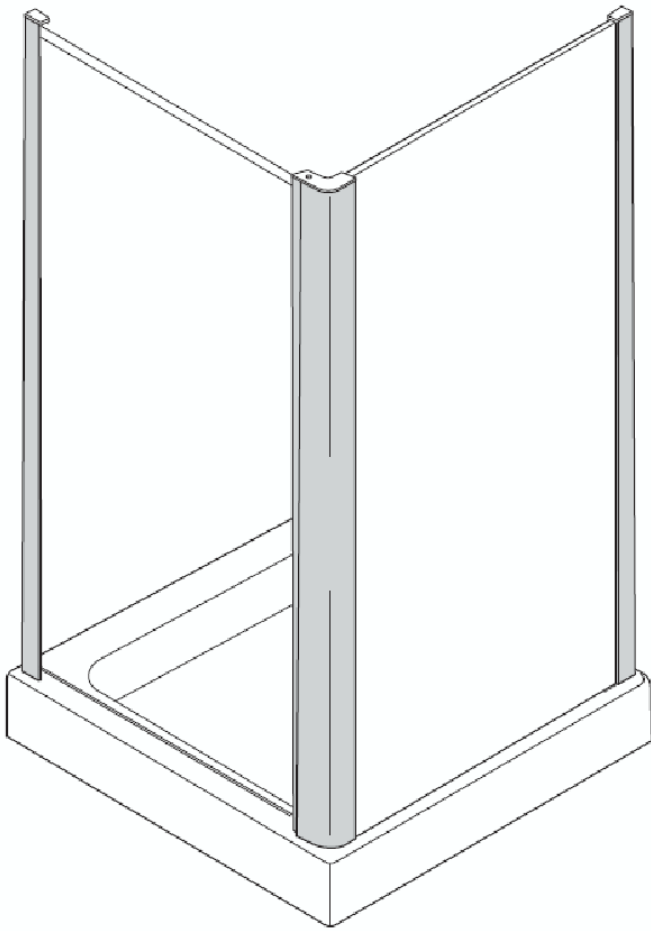

L6398EO SYNERGY S/PANEL 700 BRT/SIL CLEAR EU
 L6399EO SYNERGY S/PANEL 750 BRT/SIL CLEAR EU
 L6400EO SYNERGY S/PANEL 800 BRT/SIL CLEAR EU
 L6401EO SYNERGY S/PANEL 900 BRT/SIL CLEAR EU
 L6402EO SYNERGY S/PANEL 1000 BRT/SIL CLEAR EU

SYNERGY EU SIDE PANEL
 Instruction Number: 4888

Click corner profile onto side panel

Side Panel

Ref	S1	S2	S3
Panel Components			

Ref	P1	P2	P3	P4	P5	P6	P7
Panel Pack							

P8	P9
	 Nº 6 x 35 cabeça plana Αρ.6 x 35 πλατιάς κεφαλής Šroub - kuželová hlava č. 6x35 nº 6x35 cabeça angular

Ref.	Description	Spares Part No.
S1	Panels	(new pack required)
S2	Corner Profile	LV804EO
S3	Spacer Profile	LV946EO
P1	Screw Retainer Moulding	LV879LJ
P2	No.8x8mm Pan Hd Screw	LV86667
P3	Screw Cap Moulding	LV880AA
P4	No.8x18mm CSK Screw	LV82267
P5	Corner Profile LH Top Cap Mldg	LV877AA
P6	Corner Profile RH Top Cap Mldg	LV878AA
P7	Adjuster Top Cap Mldg	LV854AA
P8	Spacer Top Cap Mldg	LV947AA
P9	No.6x35mm Pan Hd Screw	LV94467
x	Glazing Seal 2M length (vertical seal holds panels into aluminium profiles)	LV81367
x	Side Panel Moulding Pack contains:(x3 P1, x3 P2, x3 P3, x1 P4, x1 P5, x1 P6, x1 P7)	LV827AA