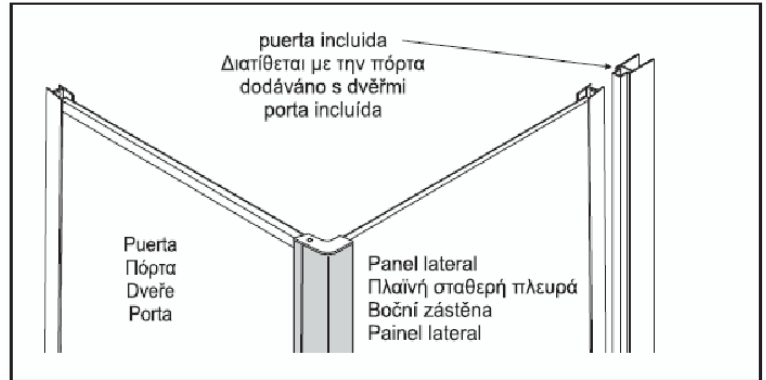

L6398EO SYNERGY S/PANEL 700 BRT/SIL CLEAR EU
 L6399EO SYNERGY S/PANEL 750 BRT/SIL CLEAR EU
 L6400EO SYNERGY S/PANEL 800 BRT/SIL CLEAR EU
 L6401EO SYNERGY S/PANEL 900 BRT/SIL CLEAR EU
 L6402EO SYNERGY S/PANEL 1000 BRT/SIL CLEAR EU

SYNERGY EU SIDE PANEL
 Instruction Number: 4888

Click corner profile onto side panel

Side Panel

Ref	S1	S2	S3
Panel Components			

Ref	P1	P2	P3	P4	P5	P6	P7
Panel Pack							

P8	P9
	 Nº 6 x 35 cabeça plana Αρ.6 x 35 πλατιάς κεφαλής Šroub - kuželová hlava č. 6x35 nº 6x35 cabeça angular