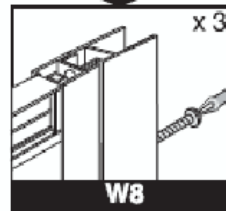

SYNERGY EU SIDE PANEL
 Instruction Number: 4888

Click corner profile onto side panel

Side Panel

Ref	S1	S2	S3
Panel Components			

Ref	P1	P2	P3	P4	P5	P6	P7
Panel Pack							

P8	P9
	 Nº 6 x 35 cabeça plana Αρ.6 x 35 πλατιάς κεφαλής Šroub - kuželová hlava č. 6x35 nº 6x35 cabeça angular

Ref.	Description	Spares Part No.
S1	Panels	(new pack required)
S2	Corner Profile	LV804EO
S3	Spacer Profile	LV946EO
P1	Screw Retainer Moulding	LV879LJ
P2	No.8x8mm Pan Hd Screw	LV86667
P3	Screw Cap Moulding	LV880AA
P4	No.8x18mm CSK Screw	LV82267
P5	Corner Profile LH Top Cap Mldg	LV877AA
P6	Corner Profile RH Top Cap Mldg	LV878AA
P7	Adjuster Top Cap Mldg	LV854AA
P8	Spacer Top Cap Mldg	LV947AA
P9	No.6x35mm Pan Hd Screw	LV94467
x	Glazing Seal 2M length (vertical seal holds panels into aluminium profiles)	LV81367
x	Side Panel Moulding Pack contains:(x3 P1, x3 P2, x3 P3, x1 P4, x1 P5, x1 P6, x1 P7)	LV827AA