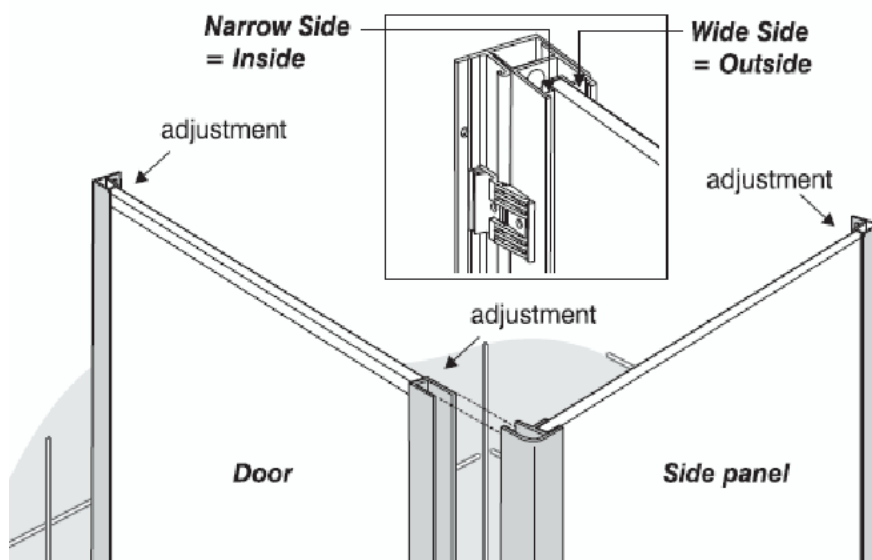

L6398EO SYNERGY S/PANEL 700 BRT/SIL CLEAR EU
 L6399EO SYNERGY S/PANEL 750 BRT/SIL CLEAR EU
 L6400EO SYNERGY S/PANEL 800 BRT/SIL CLEAR EU
 L6401EO SYNERGY S/PANEL 900 BRT/SIL CLEAR EU
 L6402EO SYNERGY S/PANEL 1000 BRT/SIL CLEAR EU

SYNERGY EU SIDE PANEL
 Instruction Number: 4888

Click corner profile onto side panel

Side Panel

Ref	S1	S2	S3
Panel Components			

Ref	P1	P2	P3	P4	P5	P6	P7
Panel Pack							

P8	P9
	 Nº 6 x 35 cabeça plana Αρ.6 x 35 πλατιάς κεφαλής Šroub - kuželová hlava č. 6x35 nº 6x35 cabeça angular