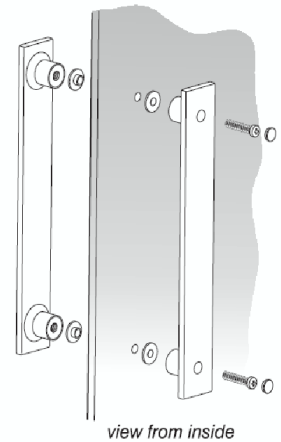

Pack 2
Door

Ref	D1	D2	D3
Door Components		 x 1	

Ref	M1	M2	M3	M4	M5	M6	M7	M8
Moulding Pack	 x 2	 x 2	 x 2	 x 2	 x 1	 x 1		 x 2

Ref.	Description	Spares Part No.	Ref.	Description	Spares Part No.
F1	Wall Profile	LV802EO	M1	Fixed Panel Cover Mldg	LV870AA
F2	Cover Profile	LV803EO	M2	Top Wheel Cover Mldg	LV868AA
F3	Frame (new pack required)		M3	Bottom Wheel Cover Mldg	LV869AA
F4	Fixed Panel Vertical Seal	LV83167	M4	Adjuster Top Cap	LV854AA
W1	Wall Plug (not available separately)		M5	Wall Profile LH Top Cap	LV855AA
W2	No.8x35mm Pan Hd Screw	LV86567	M6	Wall Profile RH Top Cap	LV856AA
W3	No.8x8mm Pan Hd Screw	LV86667	M7	Lube Pack	LV84467
W4	Wall Profile Mldg	LV867LJ	M8	No.8x18mm CSK Screw	LV82267
x	Wall Fixing Pack	LV86167	x	Fixed Panel Slider Adjuster Mldg	LV871LJ
		contains: (x8 W1, x8 W2, x16 W3, x8 W4)			(located in adjuster profile above & below glass) 
D1	Door (new pack required)		x	Fixed Panel Retainer LH Mldg	LV872AA
D2	Door Vertical Seal	LV83667			(screw for this mldg is LV87467) 
D3	Handle Assembly	LV845AA	x	Fixed Panel Retainer RH Mldg	LV873AA
		(includes all fixings required)			(screw for this mldg is LV87467) 
x	Handle Screw	LV85867	x	No.8x12mm Pan Hd Screw	LV87467
x	Handle Gasket	LV85967	x	Door Stop Assembly	LV853AA
x	Handle Cover Cap Mldg	LV860AA			
x	Handle Spares Pack	LV821AA	x	Top Wheel Assembly	LV846AA
		contains:(x2 screws, x4 gaskets, x2 cover caps)	x	Bottom Wheel Assembly	LV847AA
x	Glazing Seal 2M length	LV81367	x	Slider Vertical Seal	LV83467
		(holds fixed panel into frame)			(located here) 
x	Fixed Panel Horizontal Seal	LV83067			
		(601mm length) located top & bottom of panel			
x	Infold & Top Caps Mldg Pack	LV823AA			
		contains:(x2 M4, x1 M5, x1 M6)			
x	Sliding Door Mldg Pack	LV825AA			
		contains:(x4 M1, x4 M2, x4 M3, x2 M4, x1 M5, x1 M6)			
x	Fixed Panel Pack	LV826AA			
		contains:(x4 M1, x2 LV872AA, x2 LV873AA, x4 LV87467, x4 LV871LJ)			