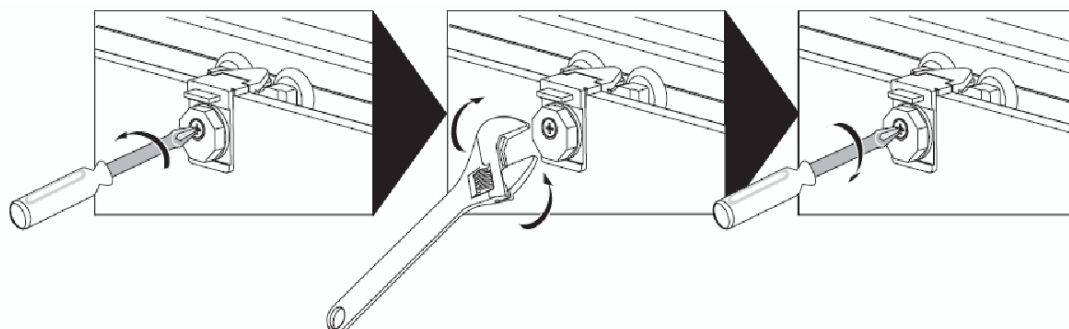

L6392EO SYNERGY SLIDER 1200 BRT/SIL CLEAR EU
 consists of: x1 - L6393EO SYNERGY SLIDER 1200 BRT/SIL FRAME EU (Pack 1)
 x1 - L6394EO SYNERGY SLIDER 1200 BRT/SIL DOOR EU (Pack 2)

L6395EO SYNERGY SLIDER 1400 BRT/SIL CLEAR EU
 consists of: x1 - L6396EO SYNERGY SLIDER 1400 BRT/SIL FRAME EU (Pack 1)
 x1 - L6397EO SYNERGY SLIDER 1400 BRT/SIL DOOR EU (Pack 2)

Synergy UK Instruction Number: 4840
 Synergy EU Instruction Number: 4886

TOP WHEEL REMOVAL

BOTTOM WHEEL REMOVAL

Pack 1
Frame

Ref	F1	F2	F3	F4
Frame Components	 x 2	 x 2	 x 1	 x 1

Ref	W1	W2	W3	W4
Wall Fixing Pack	 x 8	 x 8	 x 16	 x 8