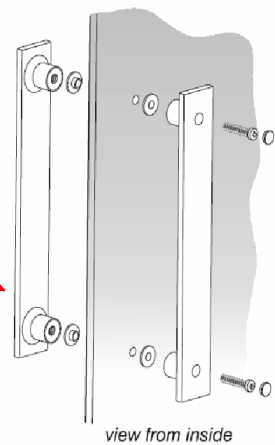

SYNERGY UK INFOLD Instruction Number: 4843

SYNERGY EU INFOLD Instruction Number: 4884

Ref	F1	F2	F3	F4	F5
Components	 x 2	 x 2	 x 1	 x 1	 x 1

Ref	W1	W2	W3	W4
Wall Fixing Pack	 x 8	 x 8	 x 16	 x 8

Ref	M1	M2	M3	M4	M5	M6
Moulding Pack	 x 2	 x 1	 x 1	 Grease	 x 4	 x 2

Ref.	Description	Spares Part No.	Ref.	Description	Spares Part No.	
F1	Wall Profile	LV802EO	M1	Adjuster Top Cap	LV854AA	
F2	Cover Profile	LV803EO	M2	Wall Profile LH Top Cap	LV855AA	
F3	Frame/Door (new pack required)		M3	Wall Profile RH Top Cap	LV856AA	
F4	Handle Assembly (includes all fixings required)	LV845AA	M4	Lube Pack	LV84467	
x	Handle Screw	LV85867	M5	Handle Cover Cap	LV860AA	
x	Handle Gasket	LV85967	M6	No.8x18mm CSK Screw	LV82267	
x	Handle Cover Cap Mldg	LV860AA	x	Infold Cover Moulding	LV837AA	
x	Handle Spares Pack (contains: (x2 screws, x4 gaskets, x2 cover caps))	LV821AA	x	Infold Hinge Assembly (includes all fixings required)	LV838AA	
F5	Infold Centre Seal	LV81567	x	Infold Pivot Assembly LH (includes all fixings required)	LV848AA	
W1	Wall Plug (not available separately)		x	Infold Pivot Assembly RH (includes all fixings required)	LV849AA	
W2	No.8x35mm Pan Hd Screw	LV86567	x	Infold Wheel Assembly LH (includes all fixings required)	LV850AA	
W3	No.8x8mm Pan Hd Screw	LV86667	x	Infold Wheel Assembly RH (includes all fixings required)	LV851AA	
W4	Wall Profile Mldg	LV867LJ	x	Infold Door Stop Assembly (includes all fixings required)	LV852AA	
x	Wall Fixing Pack (contains: (x8 W1, x8 W2, x16 W3, x8 W4))	LV86167				
x	Infold Side Seal	LV81467				
x	Infold & Top Caps Mldg Pack (contains:(x2 M1, x1 M2, x1 M3))	LV823AA				