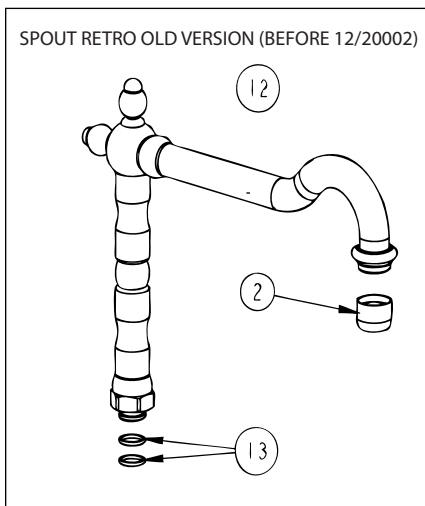

# RETRO

Single Lever Kitchen Faucet

L4433XX

850.800.000.2XX

# JADO

Replace "XX" with the appropriate finish code:

Polished Chrome = AA; Brushed Nickel = BX; Antique Brass = D7; Ultra Finish = XO

Example Repair Part Order:

H962026D7 in Antique Brass

Pos.	Description	Repair Part Number	Delivery Quantity	Pos.	Description	Repair Part Number	Delivery Quantity
1	Complete Spout New Version	H962026XX	1 Set	11	Flexible M10 x 1 - G3 / 8"-FR	H962082NU	1 Set
2	Aerator M22x1	H960503XX	1 Set	12	Complete Spout Old Version	H961092XX	1 Set
3	O-Ring R11 13.6 x 2,7	H960504NU	2 Pcs	13	O-ring R10 - 12.1x2.7	H962032NU	2 Pcs.
4	Set Fixation Lever RETRO	H962019XX	1 Set	14	Porcelain Handle RETRO	H961013NU	1 Set
5	Complete Lever RETRO	H961520XX	1 Set				
6	Decorative Nut Cover	H962077XX	1 Piece				
7	Brass Nut M42x1	H962078NU	1 Piece				
8	Ceramic Cartridge Ø40	H970038NU	1 Piece				
9	Set Rosette RETRO	H962025XX	1 Set				
10	Set Fixation	H962093NU	1 Set				