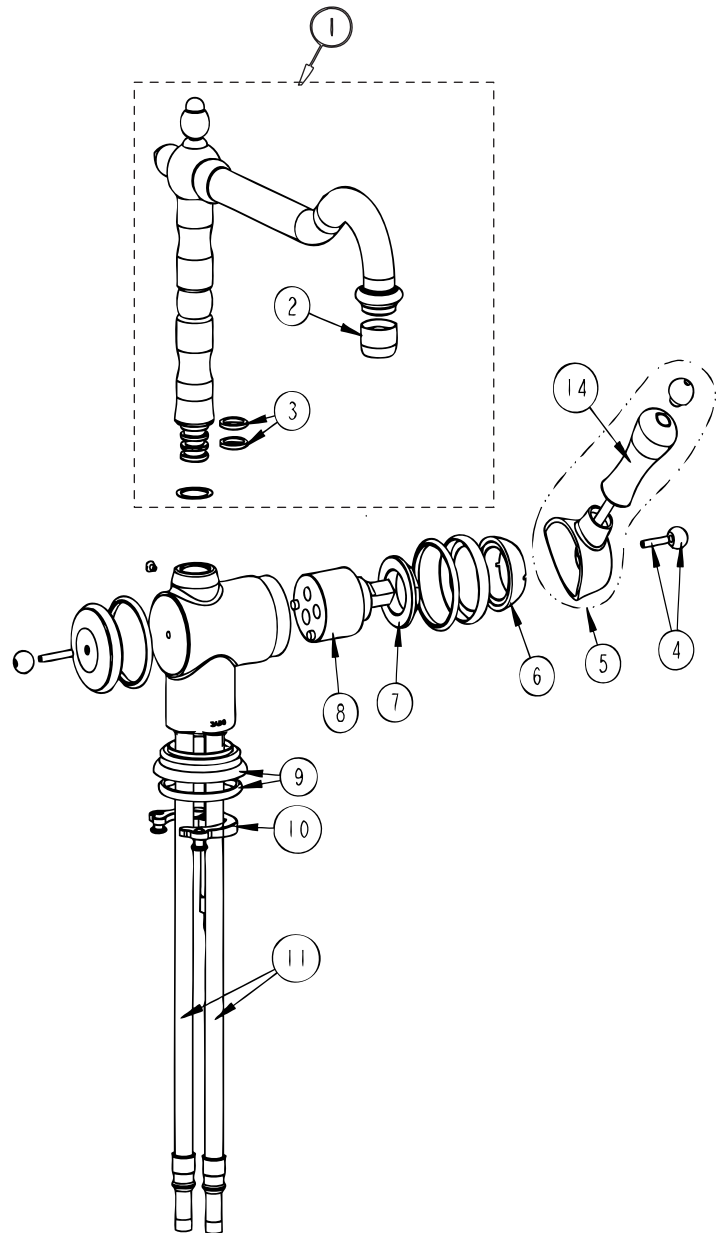

# RETRO

Single Lever Kitchen Faucet

L4433XX

850.800.000.2XX

# JADO

Replace "XX" with the appropriate finish code:

Polished Chrome = AA; Brushed Nickel = BX; Antique Brass = D7; Ultra Finish = XO

Example Repair Part Order:

H962026D7 in Antique Brass

Pos.	Description	Repair Part Number	Delivery Quantity	Pos.	Description	Repair Part Number	Delivery Quantity
1	Complete Spout New Version	H962026XX	1 Set	11	Flexible M10 x 1 - G3 / 8"-FR	H962082NU	1 Set
2	Aerator M22x1	H960503XX	1 Set	12	Complete Spout Old Version	H961092XX	1 Set
3	O-Ring R11 13.6 x 2,7	H960504NU	2 Pcs	13	O-ring R10 - 12.1x2.7	H962032NU	2 Pcs.
4	Set Fixation Lever RETRO	H962019XX	1 Set	14	Porcelain Handle RETRO	H961013NU	1 Set
5	Complete Lever RETRO	H961520XX	1 Set				
6	Decorative Nut Cover	H962077XX	1 Piece				
7	Brass Nut M42x1	H962078NU	1 Piece				
8	Ceramic Cartridge Ø40	H970038NU	1 Piece				
9	Set Rosette RETRO	H962025XX	1 Set				
10	Set Fixation	H962093NU	1 Set				