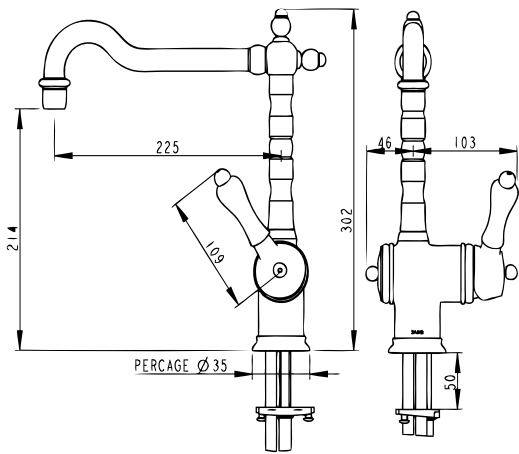

# RETRO

Single Lever Kitchen Faucet

L4433XX

850.800.000.2XX

# JADO

Replace "XX" with the appropriate finish code:

Polished Chrome = AA; Brushed Nickel = BX; Antique Brass = D7; Ultra Finish = XO

Example Repair Part Order:

H962026D7 in Antique Brass

Pos.	Description	Repair Part Number	Delivery Quantity	Pos.	Description	Repair Part Number	Delivery Quantity
1	Complete Spout New Version	H962026XX	1 Set	11	Flexible M10 x 1 - G3 / 8"-FR	H962082NU	1 Set
2	Aerator M22x1	H960503XX	1 Set	12	Complete Spout Old Version	H961092XX	1 Set
3	O-Ring R11 13.6 x 2,7	H960504NU	2 Pcs	13	O-ring R10 - 12.1x2.7	H962032NU	2 Pcs.
4	Set Fixation Lever RETRO	H962019XX	1 Set	14	Porcelain Handle RETRO	H961013NU	1 Set
5	Complete Lever RETRO	H961520XX	1 Set				
6	Decorative Nut Cover	H962077XX	1 Piece				
7	Brass Nut M42x1	H962078NU	1 Piece				
8	Ceramic Cartridge Ø40	H970038NU	1 Piece				
9	Set Rosette RETRO	H962025XX	1 Set				
10	Set Fixation	H962093NU	1 Set				