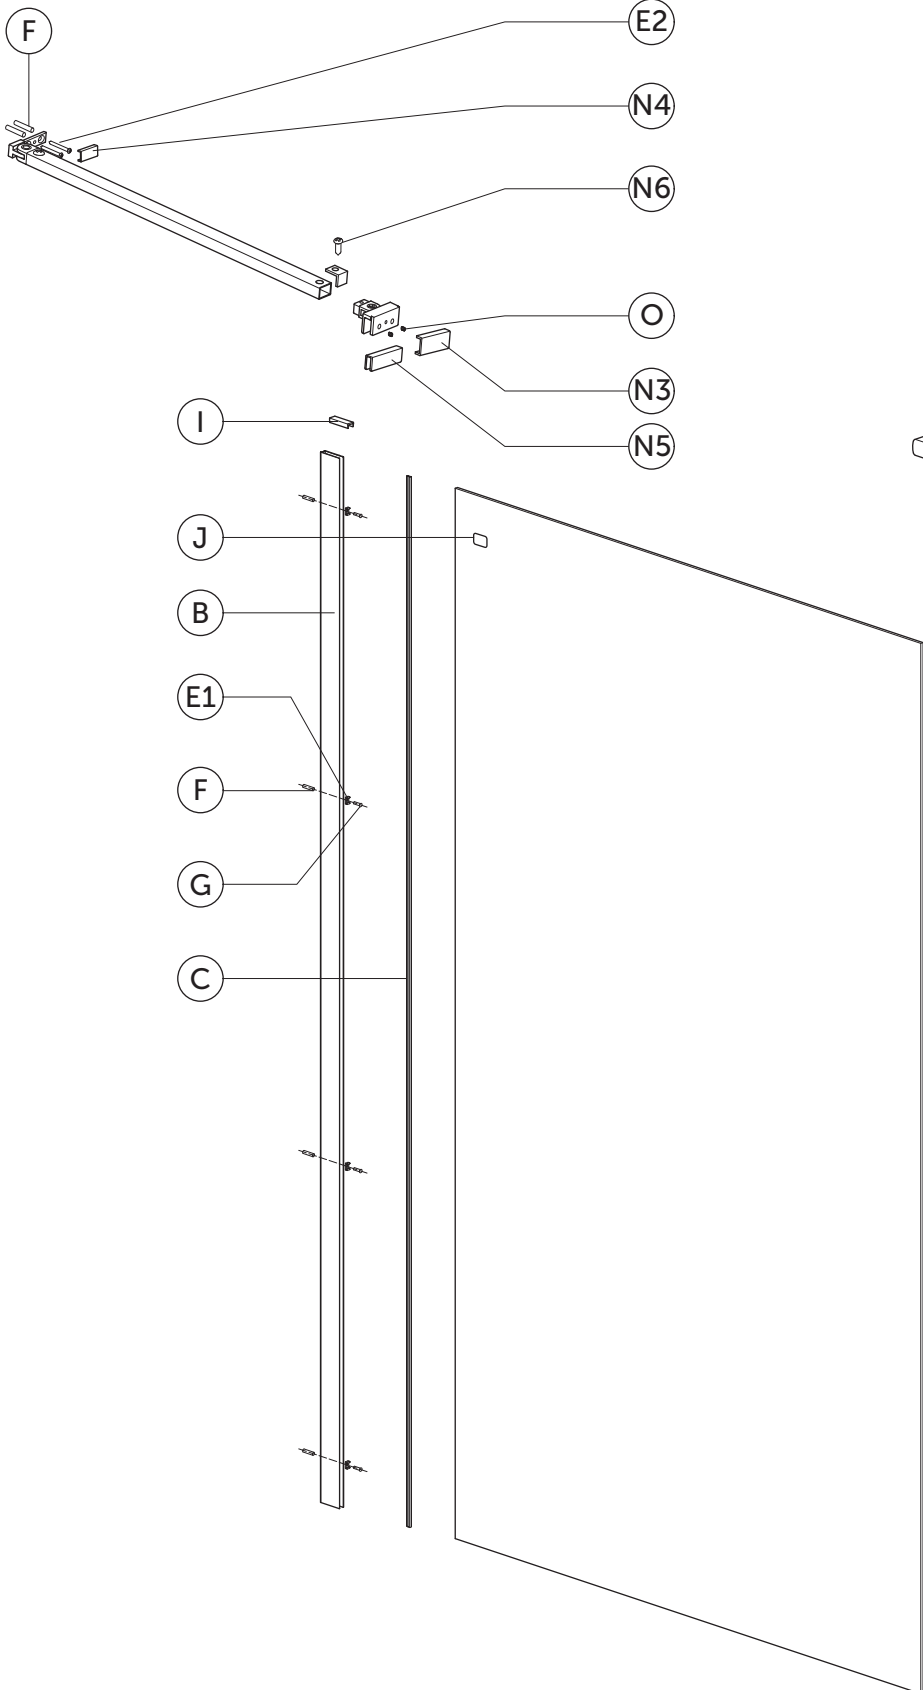

SPARE PARTS

WALK IN

CONNECT II

PANELS

K9375EO	K9376EO	K9377EO K9377V3	K9378EO K9378V3	K9379EO K9379V3
700	800	900	1000	1200

BRACKETS

K9380VA K9380V3	K9381VA K9381V3	K9382VA
STRAIGHT	ANGLE	CEILING

Item	ERP Code	Drawing	Description	Remark	Finish	SKU
B	2021121320		Wall profile	Holes pre-drilled	Chrome	KV243EO
					Black	KV243V3
C	2021121325		Anti-water seal length 2000mm	SET	Chrome KV244AH	Black KV244V3
H			Installation/Glazing Tool			
E1	2080000323		Washer x4pcs	SET	Chrome	KV24267
G			Installation pack TCB 3.9X40 : X4pcs			
F			Wall plug x4pcs			
I	1050201021		Cover for vertical profile		Chrome	KV245AA
					Black	KV245V3
J	1040300702	 OR 	S.S. sticker	OLD  KV20067 NEW  KV29567		KV29567

Item	ERP Code	Drawing	Description	Remark	Finish	SKU
E2	2080000324		Straight Bracket Fixing Set	TCB 3.9X30 : X2pcs	Chrome	KV24667
F				wall plug x2pcs		
L1				Clamp Gasket x1pcs		
O				grub screw x8pcs		

Item	ERP Code	Drawing	Description	Remark	Finish	SKU
N3	2080000326		Angled Bracket Cover Cap Set	Clamp Cover Moulding : X1pcs wall boss cover moulding x1pcs	Chrome	KV248AA
N4					Black	KV248V3

Item	ERP Code	Drawing	Description	Remark	Finish	SKU
E2	2080000325		Angled Bracket Fixing Set	TCB 3.9X30 : X2pcs	Chrome	KV24767
N6				M6*12 : 2pcs		
				TCB 3.9X6 : X2pcs		
F				wall plug x2pcs		
N5				Clamp Gasket x1pcs		
O				grub screw x2pcs		

Item	ERP Code	Drawing	Description	Remark	Finish	SKU
E2	2080000327		Ceiling Bracket Fixing Set	TCB 3.9X30 : X2pcs	Chrome	KV24967
F				wall plug x2pcs		
M5				Clamp Gasket x1pcs		
O				grub screw x8pcs		