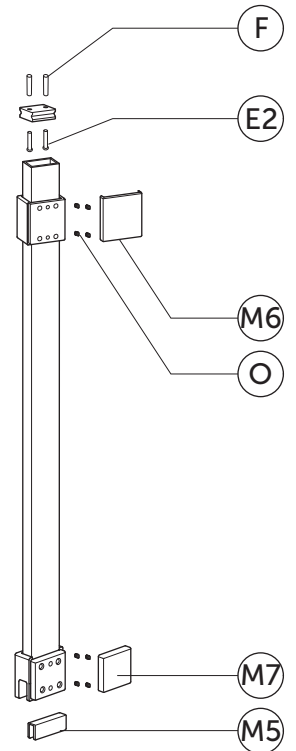

SPARE PARTS

WALK IN

CONNECT II

PANELS

K9375EO	K9376EO	K9377EO K9377V3	K9378EO K9378V3	K9379EO K9379V3
700	800	900	1000	1200

BRACKETS

K9380VA K9380V3	K9381VA K9381V3	K9382VA
STRAIGHT	ANGLE	CEILING

Item	ERP Code	Drawing	Description	Remark	Finish	SKU
B	2021121320		Wall profile	Holes pre-drilled	Chrome	KV243EO
					Black	KV243V3
C	2021121325		Anti-water seal length 2000mm	SET	Chrome KV244AH	Black KV244V3
H			Installation/Glazing Tool			
E1	2080000323		Washer x4pcs	SET	Chrome	KV24267
G			Installation pack TCB 3.9X40 : X4pcs			
F			Wall plug x4pcs			
I	1050201021		Cover for vertical profile		Chrome	KV245AA
					Black	KV245V3
J	1040300702	 OR 	S.S. sticker	OLD  KV20067 NEW  KV29567		KV29567

Item	ERP Code	Drawing	Description	Remark	Finish	SKU
E2	2080000324		Straight Bracket Fixing Set	TCB 3.9X30 : X2pcs	Chrome	KV24667
F				wall plug x2pcs		
L1				Clamp Gasket x1pcs		
O				grub screw x8pcs		

Item	ERP Code	Drawing	Description	Remark	Finish	SKU
N3	2080000326		Angled Bracket Cover Cap Set	Clamp Cover Moulding : X1pcs wall boss cover moulding x1pcs	Chrome	KV248AA
N4					Black	KV248V3

Item	ERP Code	Drawing	Description	Remark	Finish	SKU
E2	2080000325		Angled Bracket Fixing Set	TCB 3.9X30 : X2pcs	Chrome	KV24767
N6				M6*12 : 2pcs		
				TCB 3.9X6 : X2pcs		
F				wall plug x2pcs		
N5				Clamp Gasket x1pcs		
O				grub screw x2pcs		

Item	ERP Code	Drawing	Description	Remark	Finish	SKU
E2	2080000327		Ceiling Bracket Fixing Set	TCB 3.9X30 : X2pcs	Chrome	KV24967
F				wall plug x2pcs		
M5				Clamp Gasket x1pcs		
O				grub screw x8pcs		