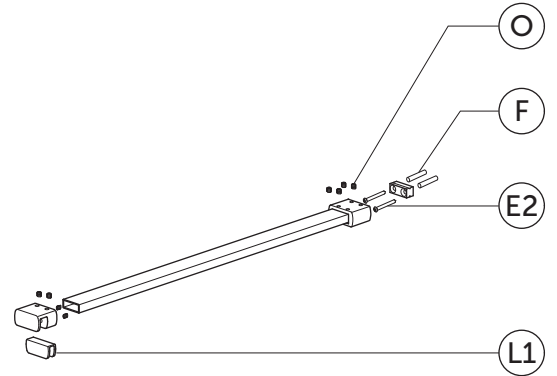

SPARE PARTS

WALK IN

CONNECT II

PANELS

K9375EO	K9376EO	K9377EO K9377V3	K9378EO K9378V3	K9379EO K9379V3
700	800	900	1000	1200

BRACKETS

K9380VA K9380V3	K9381VA K9381V3	K9382VA
STRAIGHT	ANGLE	CEILING

Item	ERP Code	Drawing	Description	Remark	Finish	SKU
B	2021121320		Wall profile	Holes pre-drilled	Chrome	KV243EO
					Black	KV243V3
C	2021121325		Anti-water seal length 2000mm	SET	Chrome KV244AH	Black KV244V3
H			Installation/Glazing Tool			
E1	2080000323		Washer x4pcs	SET	Chrome	KV24267
G			Installation pack TCB 3.9X40 : X4pcs			
F			Wall plug x4pcs			
I	1050201021		Cover for vertical profile		Chrome	KV245AA
					Black	KV245V3
J	1040300702	 OR 	S.S. sticker	OLD  KV20067 NEW  KV29567		KV29567

Item	ERP Code	Drawing	Description	Remark	Finish	SKU
E2	2080000324		Straight Bracket Fixing Set	TCB 3.9X30 : X2pcs	Chrome	KV24667
F				wall plug x2pcs		
L1				Clamp Gasket x1pcs		
O				grub screw x8pcs		

Item	ERP Code	Drawing	Description	Remark	Finish	SKU
N3	2080000326		Angled Bracket Cover Cap Set	Clamp Cover Moulding : X1pcs wall boss cover moulding x1pcs	Chrome	KV248AA
N4					Black	KV248V3

Item	ERP Code	Drawing	Description	Remark	Finish	SKU
E2	2080000325		Angled Bracket Fixing Set	TCB 3.9X30 : X2pcs	Chrome	KV24767
N6				M6*12 : 2pcs		
				TCB 3.9X6 : X2pcs		
F				wall plug x2pcs		
N5				Clamp Gasket x1pcs		
O				grub screw x2pcs		

Item	ERP Code	Drawing	Description	Remark	Finish	SKU
E2	2080000327		Ceiling Bracket Fixing Set	TCB 3.9X30 : X2pcs	Chrome	KV24967
F				wall plug x2pcs		
M5				Clamp Gasket x1pcs		
O				grub screw x8pcs		