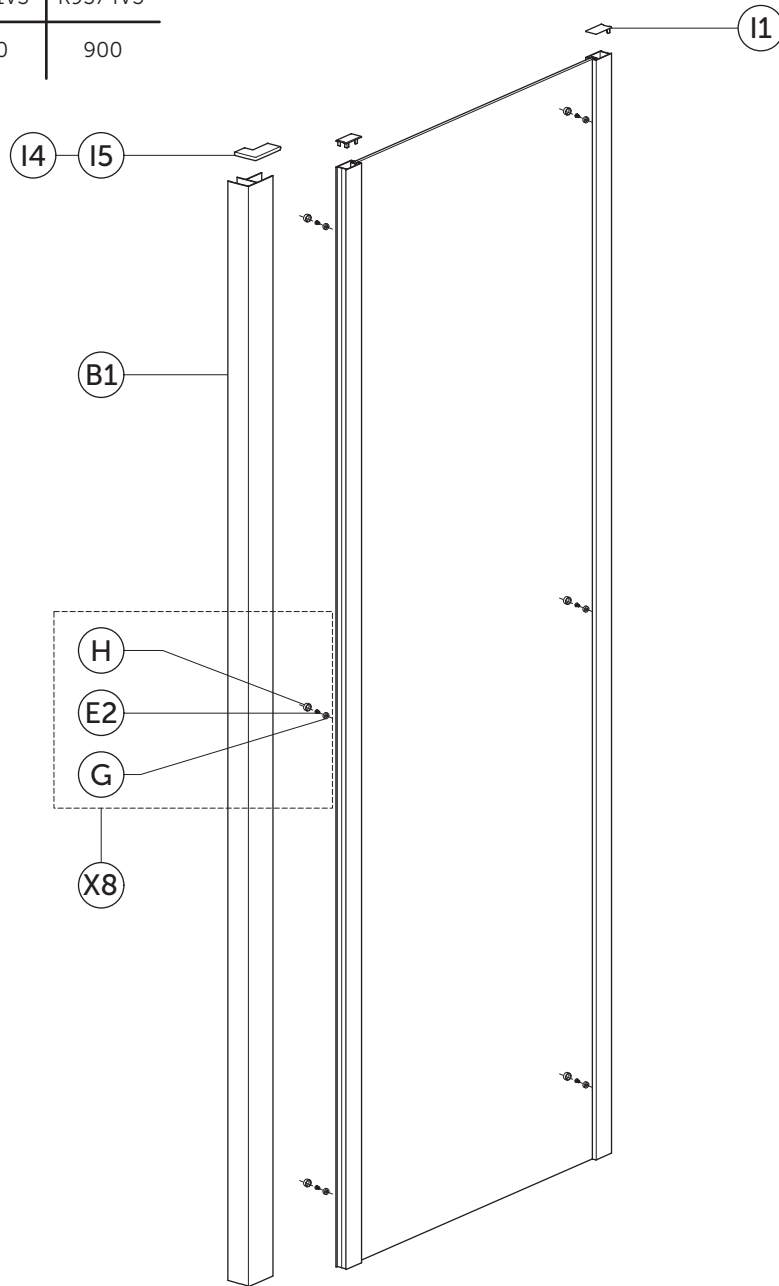

SPARE PARTS

Side panel EU

CONNECT II

K9297EO	K9298EO	K9299EO	K9301EO	K9374EO
K969601	K969701	K969801	K969901	K970101
K9297V3	K9298V3	K9299V3	K9301V3	K9374V3
700	750	800	850	900

Item	ERP Code	Drawing	Description	Remark	Finish	SKU
B	2021129049		Wall profile		Chrome	KV177EO
					White	KV17701
					Black	KV177V3
B1	2021121325		Corner profile	Holes pre-drilled	Chrome	KV241EO
					White	KV24101
					Black	KV241V3
I2	2080000265		Top cover for wall profile LH	PAIR	Chrome	KV198AA
I3			Top cover for wall profile RH		White	KV19801
					Black	KV198V3

Item	ERP Code	Drawing	Description	Remark	Finish	SKU	
I1	2080000264		Cover for vertical profile (Pair)		Chrome	KV197AA	
					White	KV19701	
					Black	KV197V3	
I4	2080000337		Top cover for the corner profile LH	PAIR	Chrome	KV240AA	
I5			Top cover for the corner profile RH		White	KV24001	
X8	2080000261		Installation pack		TCB 3.9X9: X6pcs TCB 3.9X30: X6pcs screw white ring: x12pcs screw chrome cap: x12pcs wall plug: x6pcs	Chrome	KV20167
						White	KV29801
				Black		KV298V3	

Item	ERP Code	Drawing	Description	Remark	Finish	SKU
X9	2080000307		Extension profile, cover cap and x3 ST4x40 screws	holes pre-drilled	Chrome	KV227EO
					White	KV22701
					Black	KV227V3
X10	1050201015		Extension profile cover cap		Chrome	KV228AA
					White	KV22801
					Black	KV228V3