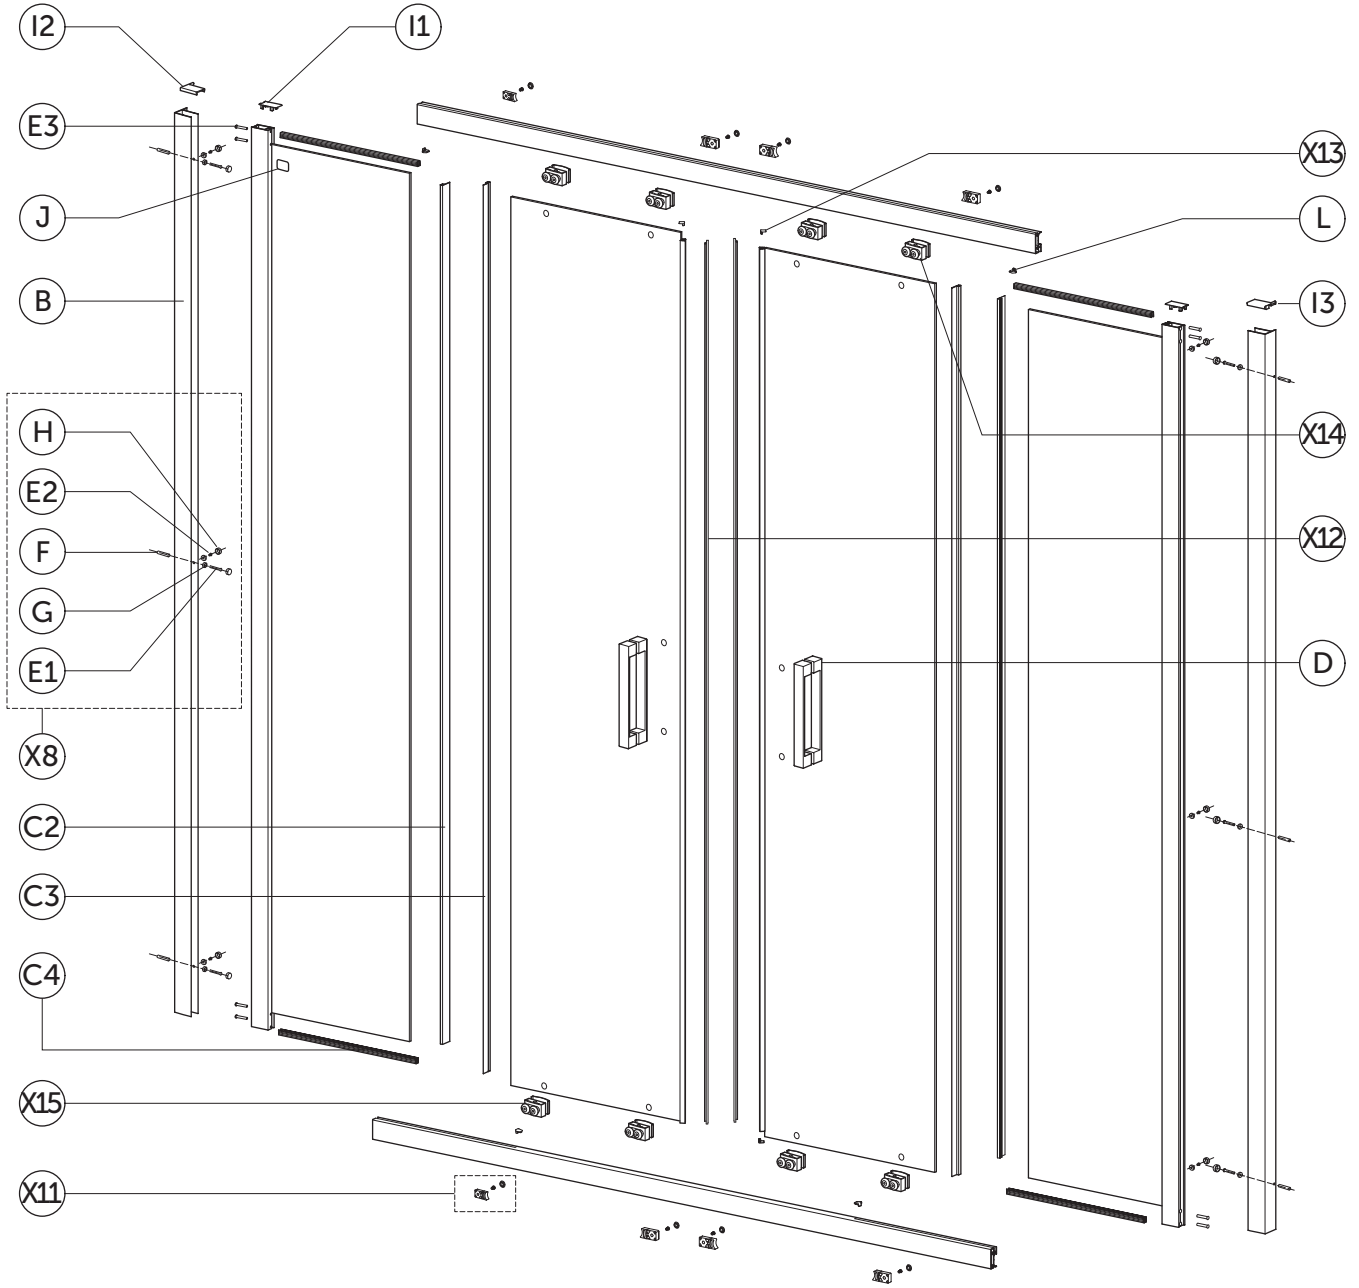

SPARE PARTS

Sliding two doors EU

CONNECT II

K9281EO	K9282EO
K968701	K968801
K9281V3	K9282V3
1500	1600

Item	ERP Code	Drawing	Description	Remark	Finish	SKU
B	2021129049		Wall profile	holes pre-drilled	Chrome	KV177EO
					White	KV17701
					Black	KV177V3
C2	2080000270		Vertical anti-water seal for fixed panel length 1866mm	PAIR	Chrome	KV20567
White					KV20567	
C3			Vertical anti-water seal for door panel length 1927mm		Black	KV205V3