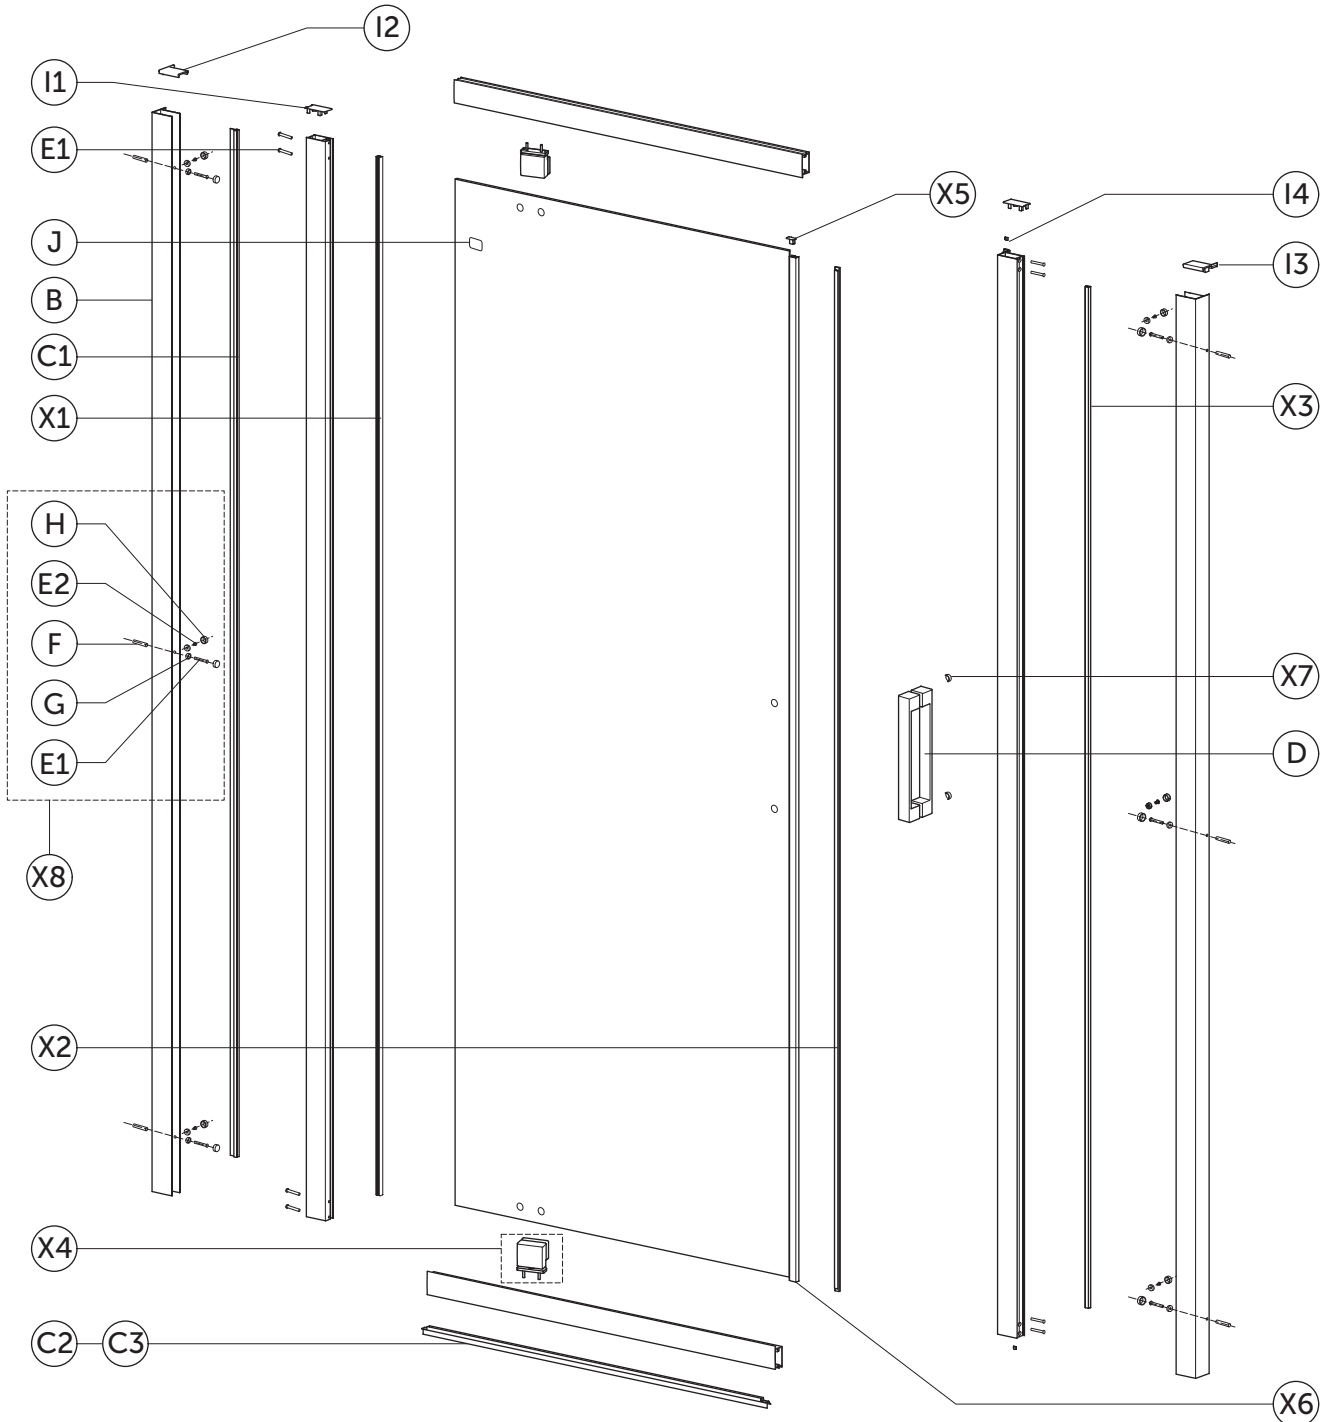

Item	ERP Code	Drawing	Description	Remark	Finish	SKU
B	2021129049		Wall profile		Chrome	KV177EO
					White	KV17701
					Black	KV177V3
C1	1030201382		Vertical anti-water seal	length 1852mm	Chrome	KV17967
					White	KV17967
					Black	KV179V3

Item	ERP Code	Drawing	Description	Remark	Finish	SKU
D	1040100642		Handle	complete set	Chrome	KV194AA
					White	KV19401
					Black	KV194V3
C2	2080000308		Bottom Flap seal LH 700 - EU	with notch on both ends, length 578mm	Chrome	KV18367
C3			Bottom Flap seal RH 700 - EU	with notch on both ends, length 578mm	White	KV18367
					Black	N/A
C2	2080000309		Bottom Flap seal LH 750 - EU	with notch on both ends, length 628mm	Chrome	KV18467
C3			Bottom Flap seal RH 750 - EU	with notch on both ends, length 628mm	White	KV18467
					Black	N/A
C2	2080000310		Bottom Flap seal LH 800 - EU	with notch on both ends, length 678mm	Chrome	KV18567
C3			Bottom Flap seal RH 800 - EU	with notch on both ends, length 678mm	White	KV18567
					Black	KV185V3
C2	2080000311		Bottom Flap seal LH 850 - EU	with notch on both ends, length 728mm	Chrome	KV18667
C3			Bottom Flap seal RH 850 - EU	with notch on both ends, length 728mm	White	KV18667
					Black	KV186V3
C2	2080000312		Bottom Flap seal LH 900 - EU	with notch on both ends, length 778mm	Chrome	KV18767
C3			Bottom Flap seal RH 900 - EU	with notch on both ends, length 778mm	White	KV18767
					Black	KV187V3
C2	2080000313		Bottom Flap seal LH 950 - EU	with notch on both ends, length 828mm	Chrome	KV18867
C3			Bottom Flap seal RH 950 - EU	with notch on both ends, length 828mm	White	KV18867
					Black	KV188V3
C2	2080000314		Bottom Flap seal LH 1000 - EU	with notch on both ends, length 878mm	Chrome	KV18967
C3			Bottom Flap seal RH 1000 - EU	with notch on both ends, length 878mm	White	KV18967
					Black	KV189V3
J	1040300702	 OR 	S.S. sticker	OLD  KV20067 NEW  KV29567		KV29567
I1	2080000264		Cover for vertical profile (Pair)		Chrome	KV197AA
					White	KV19701
					Black	KV197V3