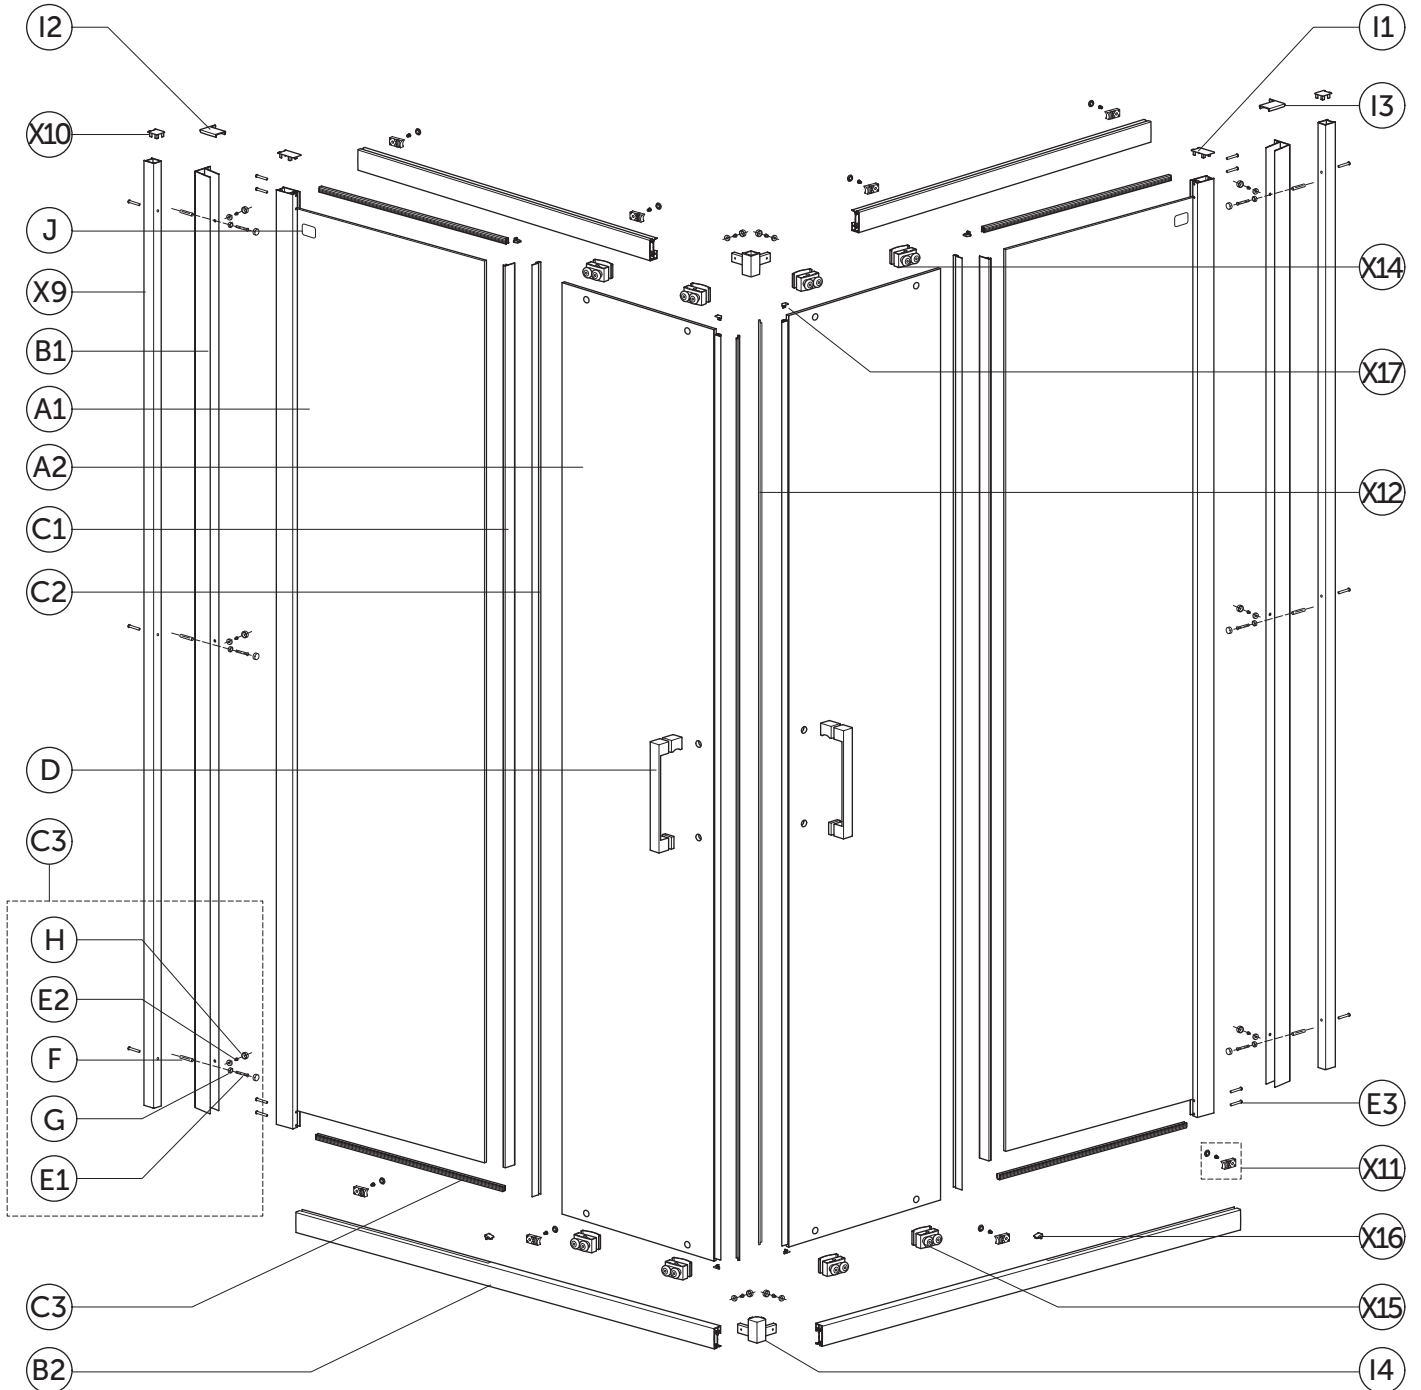

# SPARE PARTS

Corner Entry EU

Item	ERP Code	Drawing	Description	Remark	Finish	SKU
A1			Fixed panel 700	Fixed Panel with profile	Chrome	KV26567
					White	KV26501
					Black	N/A
			Fixed panel 750		Chrome	KV26667
					White	KV26601
					Black	N/A

Item	ERP Code	Drawing	Description	Remark	Finish	SKU
B2			Horizontal profile for 700 (Pair)		Chrome	TV923EO
			White		TV92301	
			Black		N/A	
			Chrome		TV924EO	
			White		TV92401	
			Black		N/A	
			Chrome		TV925EO	
			White		TV92501	
			Black		TV925V3	
			Chrome		TV926EO	
			White		TV92601	
			Black		TV926V3	
			Chrome		TV927EO	
			White		TV92701	
Black	TV927V3					
Chrome	TV928EO					
White	TV92801					
Black	TV928V3					
Chrome	TV929EO					
White	TV92901					
Black	N/A					
Chrome	TV930EO					
White	TV93001					
Black	TV930V3					
Chrome	TV931EO					
White	TV93101					
Black	TV931V3					
C1	2080000270		Vertical anti-water seal for fixed panel length 1866mm	PAIR	Chrome	KV20567
C2			Vertical anti-water seal for door panel length 1927mm		White	KV20567
					Black	KV205V3
C3	1030201588		U shape anti-water seal	length 800mm	Chrome	KV22667
					White	KV22667
					Black	KV226V3
D	1040100643		Handle	complete set	Chrome	KV195AA
					White	KV19501
					Black	KV195V3
E3	2080000262		Screws fixing vertical profile with rail profile	TCB 3.9X40 : X4pcs		KV20267
I1	2080000264		Cover for vertical profile (Pair)		Chrome	KV197AA
					White	KV19701
					Black	KV197V3
I2	2080000265		Top cover for wall profile LH	PAIR	Chrome	KV198AA
I3			Top cover for wall profile RH		White	KV19801
					Black	KV198V3