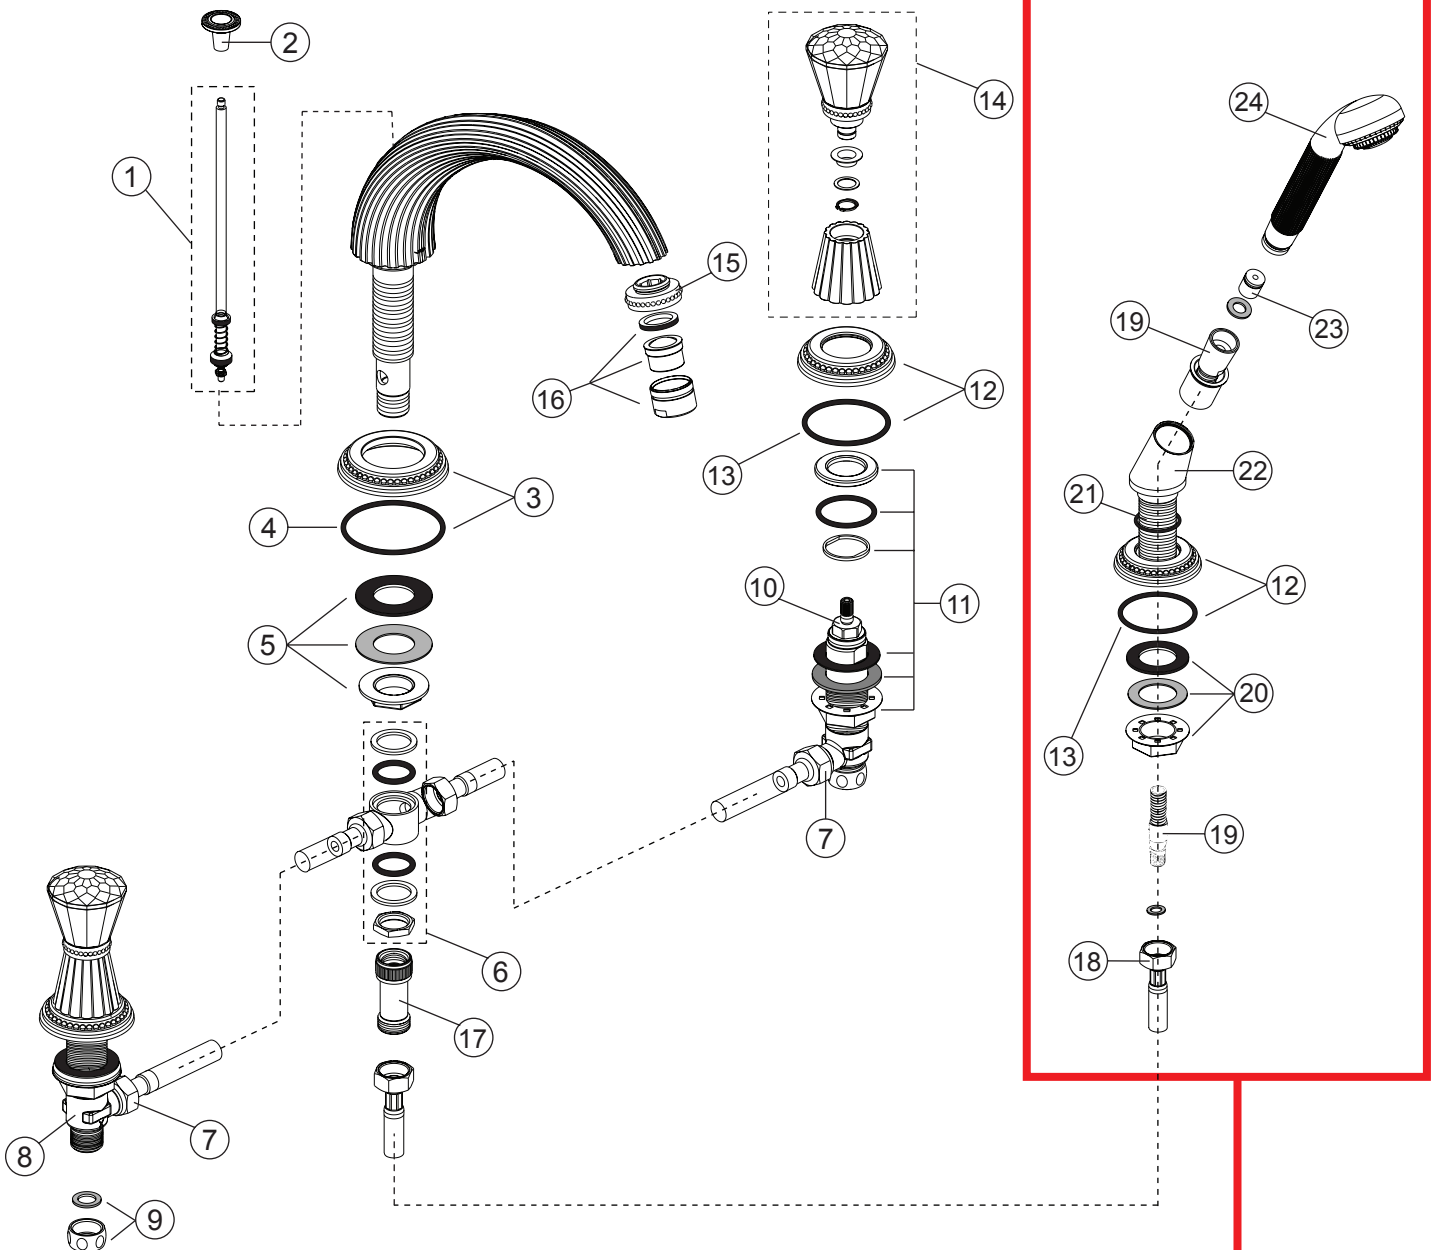

PERLRAND CRISTAL

4 Hole Roman Tub Set

H3166xx

897/114/000/xxx

JADO

H3966

Replace "XX" with the appropriate finish code:

Gold = A4

Example Repair Part Order:

H960191A4 in Gold

Pos.	Description	Repair Part Number	Delivery Quantity	Pos.	Description	Repair Part Number	Delivery Quantity
1	Pop up Rod With Diverter	H960191XX	1 Set	14	Control Element Complete	H960967XX	1 Set
2	Pop up Knob	H960757XX	1 Piece	15	Mouthpiece	H960995XX	1 Piece
3	Rosette With O-ring	H960947XX	1 Set	16	Aerator Complete	H960316XX	1 Set
4	O-ring 62x3	H960948NU	1 Piece	17	Check Valve	H960184NU	1 Piece
5	Mounting Kit	H960293NU	1 Set	18	Flex Hose M15x1x1/2"x600	H960185NU	1 Piece
6	Spout Tee 1/2"	H960128NU	1 Set	19	Spray Hose	H960440XX	1 Piece
7	Flex Hose 1/2"x1/2"x500	H960312NU	1 Piece	20	Mounting Kit	H960279NU	1 Set
8	1/2" Side Valve Body	H960125NU	1 Piece	21	Thread Feed Pipe	H960441NU	1 Piece
9	Supply Nut + Sealing	H960013AT	1 Set	22	Bracket For Pull-Out Hand Shower	H960433XX	1 Set
10	Cartridge 1/2" RIGHT	H960104NU	1 Piece	23	Reduction 14L Europe	H960839NU	1 Piece
11	Mounting Kit	H960380NU	1 Set	24	Hand Shower	H961347XX	1 Piece
12	Rosette With O-ring	H960965XX	1 Set				
13	O-ring 50x3	H960966NU	1 Piece				