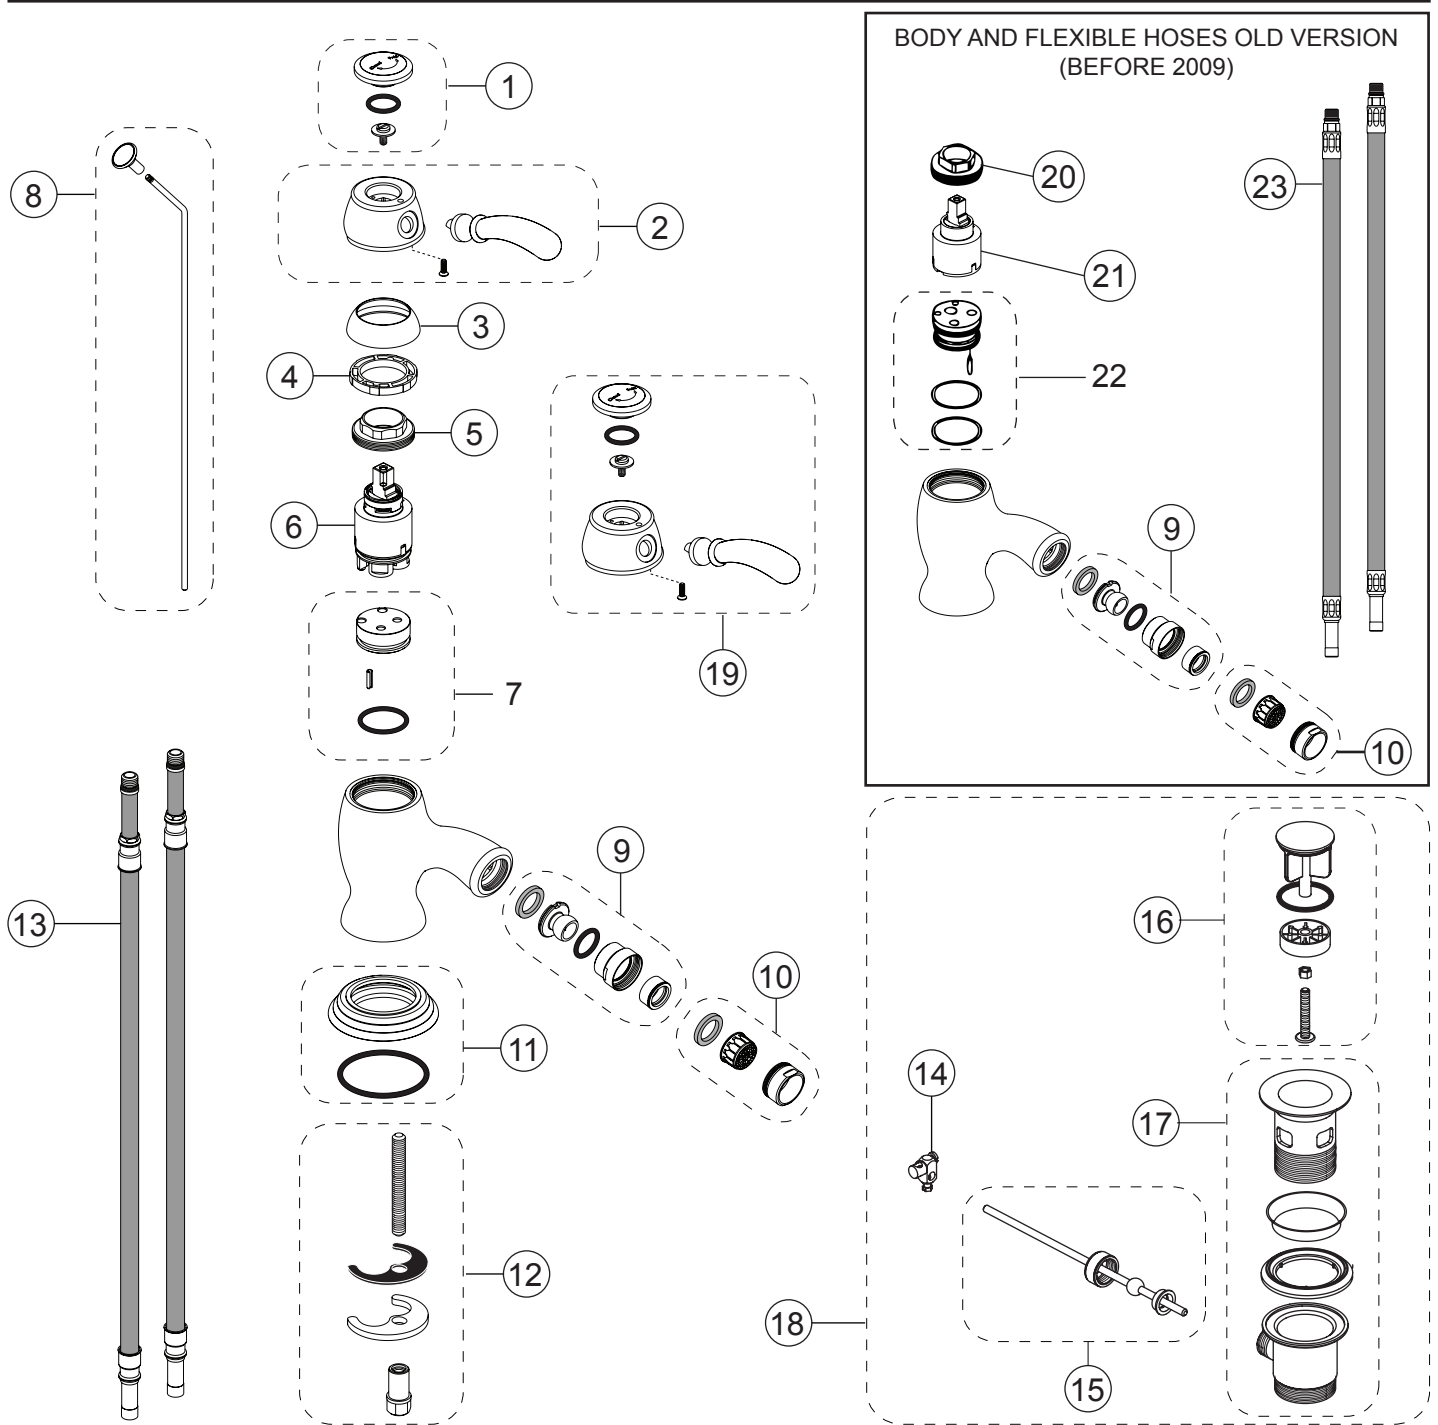

RETRO

Single Lever Basin Mixer

H2365xx

850/004/000/xxx

JADO

Replace "XX" with the appropriate finish code:

Chrome = AA; Gold = A4; Ultra Brass = A9; Brushed Nickel = BX; Chrome / Ultra Brass = F2; Diamond Finish = XO

Example Repair Part Order:

H960455AA in Chrome

Pos.	Description	Repair Part Number	Delivery Quantity	Pos.	Description	Repair Part Number	Delivery Quantity
1	Cap CHAUD - FROID	H960455XX	1 Set	13	Flex Hose	H961890NU	1 Piece
2	Lever Handle	H960465XX	1 Piece	14	Pop up Rod Swivel	H960103XX	1 Piece
3	Trim Cap	H960466XX	1 Piece	15	Excenter Rod	H960102XX	1 Set
4	Clip Ring	H960467NU	1 Piece	16	Excenter Plug	H960100XX	1 Set
5	Cartridge Nut	H961888NU	1 Piece	17	Excenter Bottom Part	H960101XX	1 Set
6	Cartridge	H961887NU	1 Piece	18	Excenter Complete	H3699XX	1 Set
7	Cartridge Bottom			19	Lever Handle Complete	H961437XX	1 Set
8	Pop up + Knob	H960473XX	1 Set	20	Cartridge Nut (Old Version)	H960403NU	1 Piece
9	Aerator Hinge M24x1	H960122XX	1 Set	21	Cartridge (Old Version)	H960468NU	1 Piece
10	Aerator Complete	H960108XX	1 Set	22	Cartridge Bottom (Old Version)		
11	Rosette With O-ring	H960470XX	1 Set	23	Flex Hose (Old Version)	H960472NU	1 Piece
12	Mounting Kit	H960471NU	1 Set				