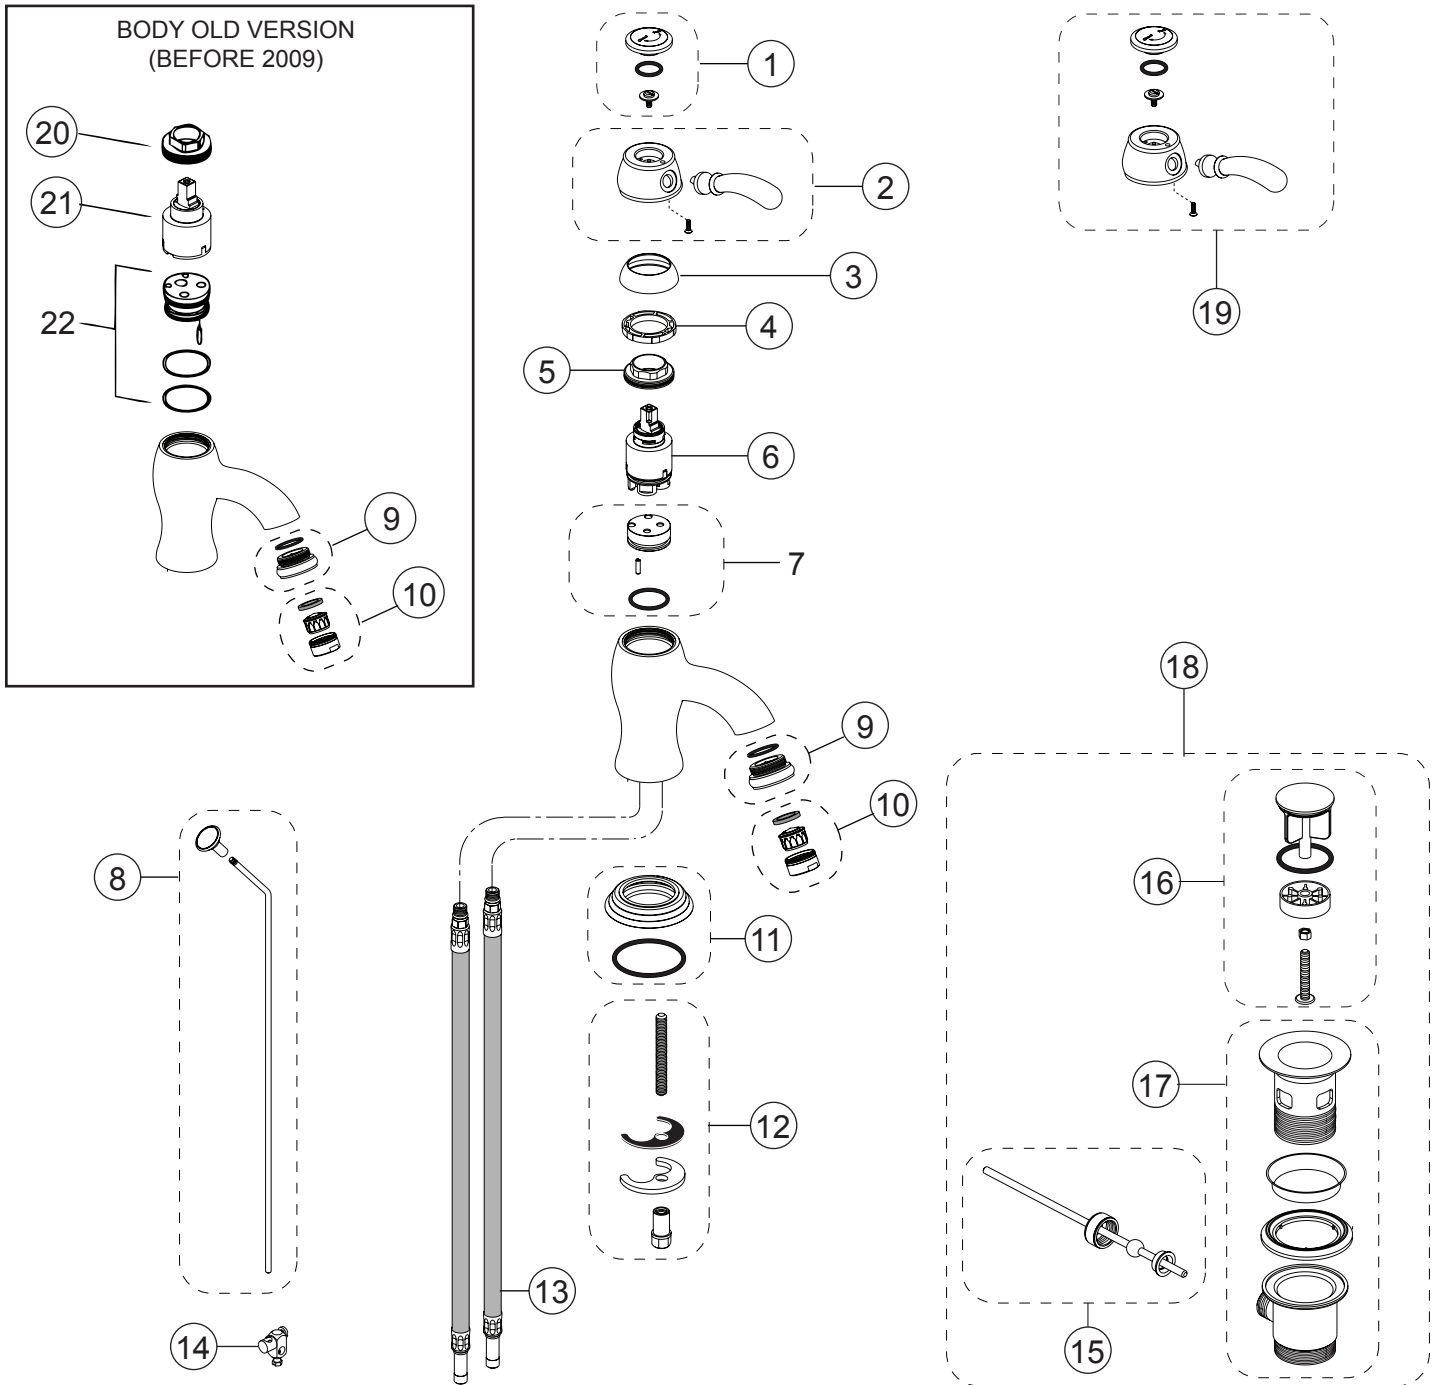

RETRO

Single Lever Basin Mixer

H2363xx

850.003.000.xxx

JADO

Replace "XX" with the appropriate finish code:

Chrome = AA; Ultra Brass = A9; Brushed Nickel = BX; Chrome / Ultra Brass = F2; Diamond Finish = XO

Example Repair Part Order:

H960455AA in Chrome

Pos.	Description	Repair Part Number	Delivery Quantity	Pos.	Description	Repair Part Number	Delivery Quantity
1	Cap Chaud - Froid	H960455XX	1 Set	13	Flex Hose	H960472NU	1 Piece
2	Lever Handle	H960465XX	1 Set	14	Pop up Rod Swivel	H960103XX	1 Piece
3	Trim Cap	H960466XX	1 Piece	15	Excenter Rod	H960102XX	1 Set
4	Clip Ring	H960467NU	1 Piece	16	Excenter Plug	H960100XX	1 Set
5	Cartridge Nut	H961888NU	1 Piece	17	Excenter Bottom Part	H960101XX	1 Set
6	Cartridge	H961887NU	1 Piece	18	Excenter Set	H3699XX	1 Set
7	Cartridge Bottom			19	Lever Handle Complete	H961437XX	1 Set
8	Pop up Rod + Knob	H960473XX	1 Piece	20	Cartridge Nut (Old Version)	H960403NU	1 Piece
9	Aerator Mouthpiece	H960474XX	1 Piece	21	Cartridge (Old Version)	H960468NU	1 Piece
10	Aerator Complete	H960108XX	1 Set	22	Cartridge Bottom (Old Version)		
11	Rosette	H960470XX	1 Set				
12	Mountign Kit	H960471NU	1 Set				