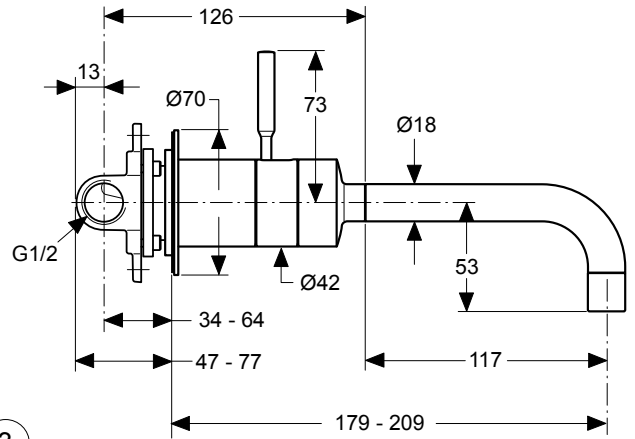

Produced from:

876/008/000/999 Kit 1/ pre-installation **H2070NU**

832/077/000... Kit 2 / Trim only verchromt **H2036AA**

832/075/000... Complete with Trim & concealed parts verchromt **H2037AA**

Replace XX with the appropriate finish code
chrome = AA

Example spare part order:
H 961 532 AA in chrome

Pos.	Description	Part-Number	Qty.	Pos.	Description	Part-Number	Qty.
1	Stick	H 961 532 AA	1 pcs	17	O - ring Ø 42 x 2,5	H 960 817 AA	1 pcs
2	Adapter for stick/cartridge	H 960 811 NU	1 pcs	18	Escutcheon cpl. Ø70mm	A 961 550 AA	1 pcs
3	Cover complete	H 960 073 AA	1 pcs	19	Escutcheon cpl. Ø85mm	A 961 479 NU	1 set
4	Plastic ring			20	Thread pin M5	A 961 478 AA	1 pcs
5	Cover sheet			21	Trim cap cpl. + Pos. 11	H 960 788 NU	1 set
6	Clamping set f. Cartridge	H 960 815 NU	1 pcs	22	Glide ring with o-rings	H 960 822 AA	1 pcs
7	Cartridge complete	H 960 072 NU	1 pcs	23	Spout	A 961 474 AA	1 pcs
8	O - ring Ø 4,57 x 1,02	H 960 816 NU	2 pcs		Aerator M17x1 complete		
9	Top part body			24	O - ring Ø 8 x 2	A 860 385 NU	2 pcs
10	Cylindrical screw M4 x 40			25	O - ring Ø 30 x 2	A 860 569 NU	1 pcs
11	Cylindrical pin Ø 2 x 8			26	Body built-in		
12	O - ring Ø 4,47 x 1,78	A 963 867 NU	1 set	27	Plug		
13	Thread plug M7			28	O - ring Ø 10 x 2 (as Pos. 21)		
14	Bottom part body			29	Thread pin M5x6 DIN914	A 963 667 NU	1 pcs.
15	Cylindrical screw M4 x 10 DIN 912 (as Pos. 6)			30	Fixation screw		
16	Sleeve	H 960 814 AA	1 pcs				