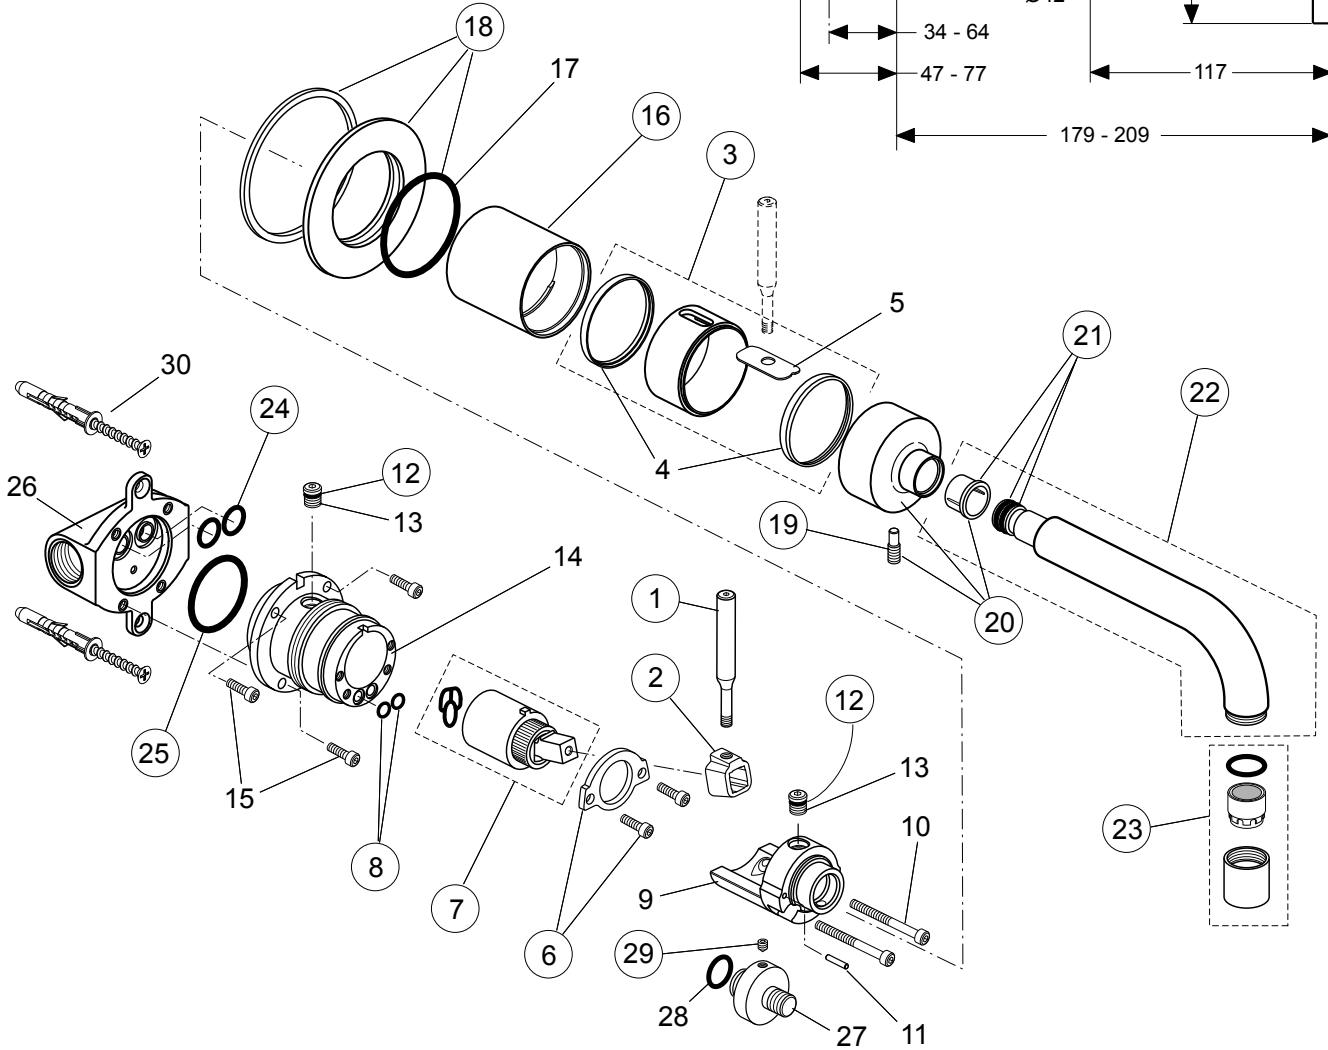

Produced from:

876/008/000/999 Kit 1/ pre-installation **H2070NU**

832/077/000... Kit 2 / Trim only verchromt **H2036AA**

832/075/000... Complete with Trim & concealed parts verchromt **H2037AA**

Replace XX with the appropriate finish code
chrome = AA

Example spare part order:
H 961 532 AA in chrome

Pos.	Description	Part-Number	Qty.	Pos.	Description	Part-Number	Qty.
1	Stick	H 961 532 AA	1 pcs	17	O - ring Ø 42 x 2,5	H 960 817 AA	1 pcs
2	Adapter for stick/cartridge	H 960 811 NU	1 pcs	18	Escutcheon cpl. Ø70mm	A 961 550 AA	1 pcs
3	Cover complete	H 960 073 AA	1 pcs	19	Escutcheon cpl. Ø85mm	A 961 479 NU	1 set
4	Plastic ring			20	Thread pin M5	A 961 478 AA	1 pcs
5	Cover sheet			21	Trim cap cpl. + Pos. 11	H 960 788 NU	1 set
6	Clamping set f. Cartridge	H 960 815 NU	1 pcs	22	Glide ring with o-rings	H 960 822 AA	1 pcs
7	Cartridge complete	H 960 072 NU	1 pcs	23	Spout	A 961 474 AA	1 pcs
8	O - ring Ø 4,57 x 1,02	H 960 816 NU	2 pcs		Aerator M17x1 complete		
9	Top part body			24	O - ring Ø 8 x 2	A 860 385 NU	2 pcs
10	Cylindrical screw M4 x 40			25	O - ring Ø 30 x 2	A 860 569 NU	1 pcs
11	Cylindrical pin Ø 2 x 8			26	Body built-in		
12	O - ring Ø 4,47 x 1,78	A 963 867 NU	1 set	27	Plug		
13	Thread plug M7			28	O - ring Ø 10 x 2 (as Pos. 21)		
14	Bottom part body			29	Thread pin M5x6 DIN914	A 963 667 NU	1 pcs.
15	Cylindrical screw M4 x 10 DIN 912 (as Pos. 6)			30	Fixation screw		
16	Sleeve	H 960 814 AA	1 pcs				