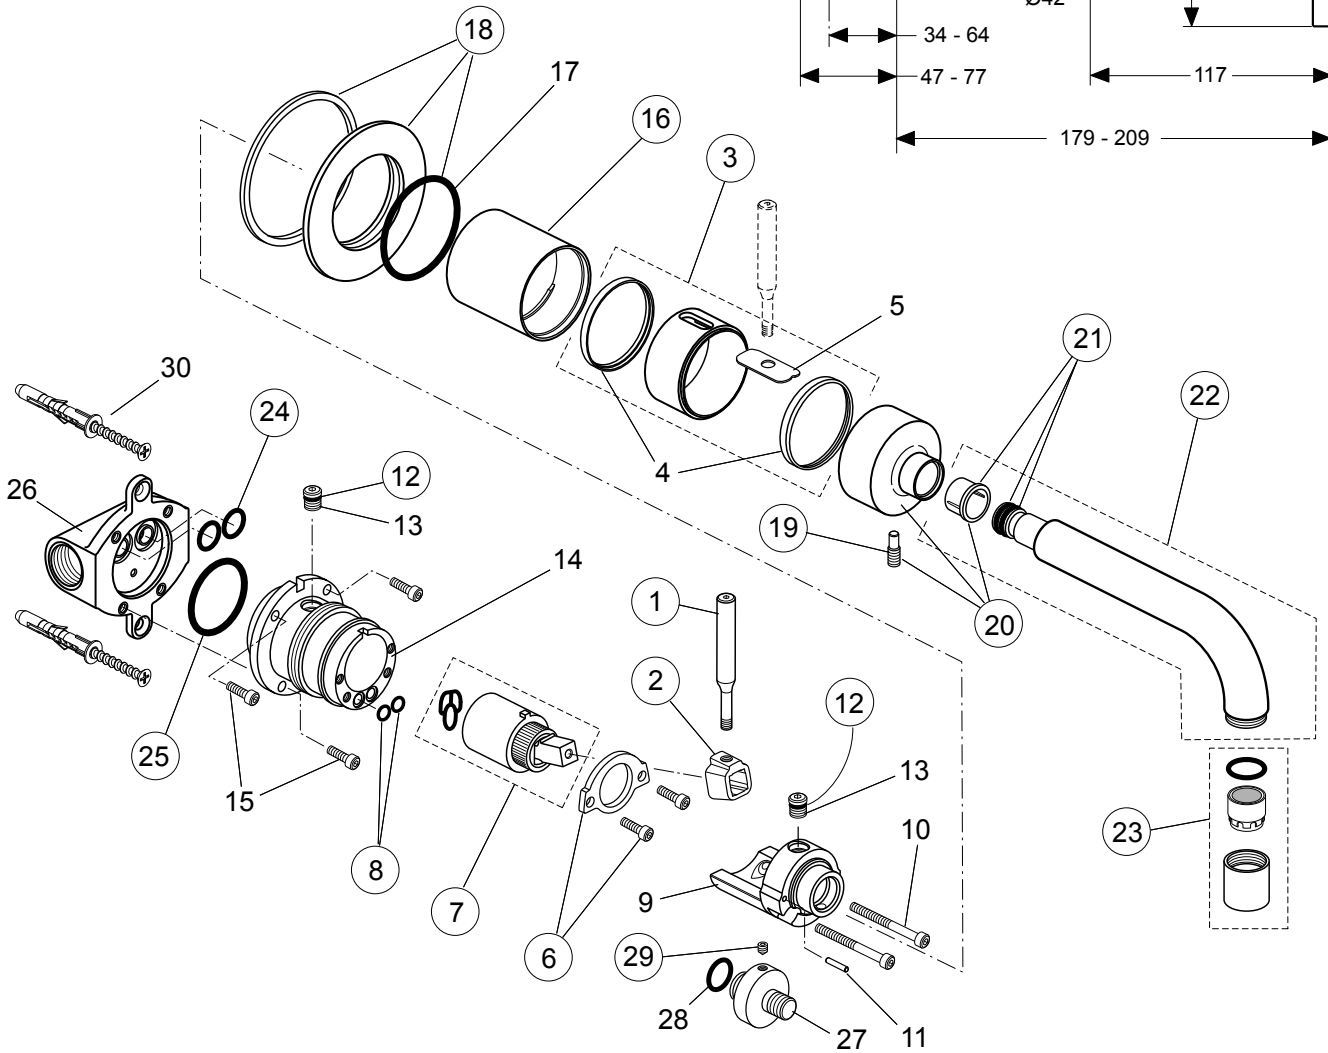

Produced from:

876/008/000/999 Kit 1/ pre-installation **H2070NU**

832/077/000... Kit 2 / Trim only verchromt **H2036AA**

832/075/000... Complete with Trim & concealed parts verchromt **H2037AA**

Replace XX with the appropriate finish code
chrome = AA

Example spare part order:
H 961 532 AA in chrome

Pos.	Description	Part-Number	Qty.	Pos.	Description	Part-Number	Qty.
1	Stick	H 961 532 AA	1 pcs	17	O - ring Ø 42 x 2,5	H 960 817 AA	1 pcs
2	Adapter for stick/cartridge	H 960 811 NU	1 pcs	18	Escutcheon cpl. Ø70mm	A 961 550 AA	1 pcs
3	Cover complete	H 960 073 AA	1 pcs	19	Escutcheon cpl. Ø85mm	A 961 479 NU	1 set
4	Plastic ring			20	Thread pin M5	A 961 478 AA	1 pcs
5	Cover sheet			21	Trim cap cpl. + Pos. 11	H 960 788 NU	1 set
6	Clamping set f. Cartridge	H 960 815 NU	1 pcs	22	Glide ring with o-rings	H 960 822 AA	1 pcs
7	Cartridge complete	H 960 072 NU	1 pcs	23	Spout	A 961 474 AA	1 pcs
8	O - ring Ø 4,57 x 1,02	H 960 816 NU	2 pcs		Aerator M17x1 complete		
9	Top part body			24	O - ring Ø 8 x 2	A 860 385 NU	2 pcs
10	Cylindrical screw M4 x 40			25	O - ring Ø 30 x 2	A 860 569 NU	1 pcs
11	Cylindrical pin Ø 2 x 8			26	Body built-in		
12	O - ring Ø 4,47 x 1,78	A 963 867 NU	1 set	27	Plug		
13	Thread plug M7			28	O - ring Ø 10 x 2 (as Pos. 21)		
14	Bottom part body			29	Thread pin M5x6 DIN914	A 963 667 NU	1 pcs.
15	Cylindrical screw M4 x 10 DIN 912 (as Pos. 6)			30	Fixation screw		
16	Sleeve	H 960 814 AA	1 pcs				