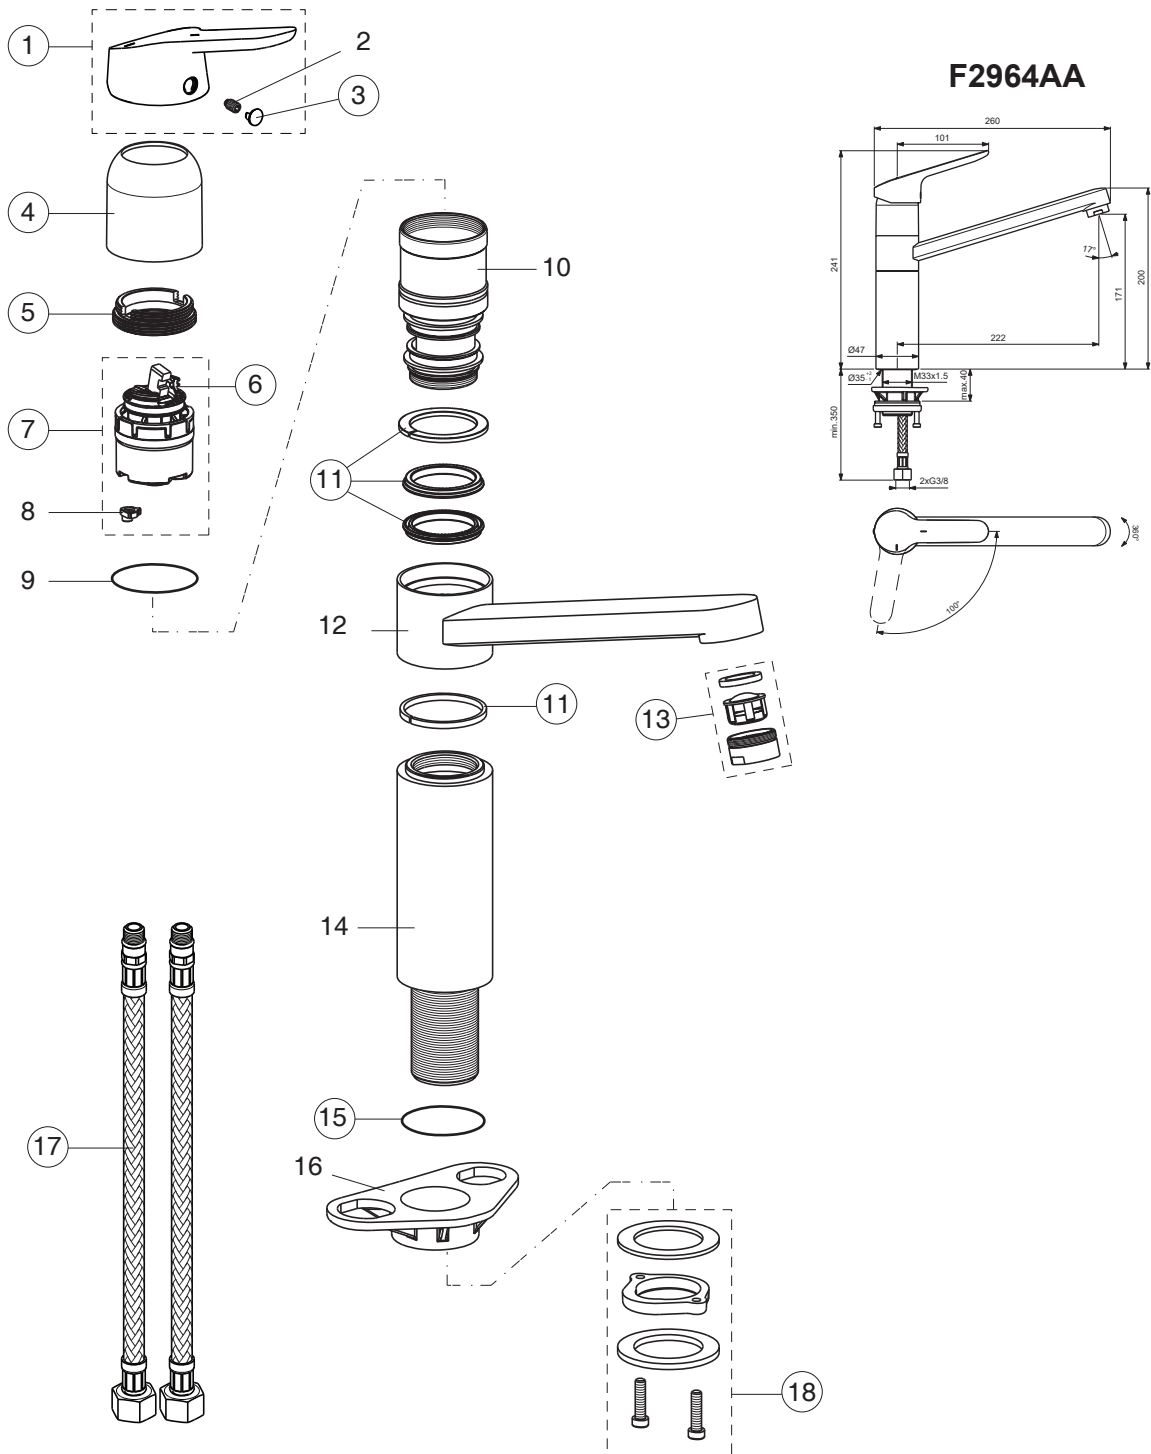

NIMBUS BLUE

VENLO

Pos.	Signify	Spare parts-Nr.	Quantity	Pos.	Signify	Spare parts-Nr.	Quantity
1	Lever, w/logo-set	B961613AA	1 Pcs.	15	O-Ring Ø37.77x2.62	A962574NU	1 Pcs.
2	Screw M5x8		1 Pcs.	16	U plate support bracket fixing kit		1 Pcs.
3	Cap decorative	B960473AA	1 Pcs.	17	Flexhose G3/8 M10x1/L550mm	B961614NU	1 Pcs.
4	Rosette	B961431AA	1 Pcs.	18	Connecting group	B960255NU	1 Set
5	Screw M41x1.5/M38x1.5	B961374NU	1 Pcs.				
6	Hot limit stop	A861181NU	1 Pcs.				
7	Cartridge Ø38mm	A861156NU*	1 Pcs.				
8	Pin		1 Pcs.				
9	O-Ring Ø39.1x1.3		1 Pcs.				
10	Manifold		1 Pcs.				
11	Sealing set	B960784NU	1 Pcs.				
12	Body kitchen		1 Pcs.				
13	Neop.casc.M24x1-A	A960321AA	1 Pcs.				
14	Distance bushing w/shank		1 Pcs.				

*Universal set (not all parts needed)