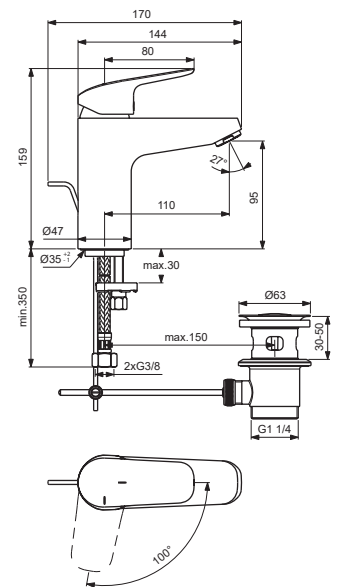

# VENLO

**F2959AA  
F2960AA**

with pop-up waste-abs/mess:  
F2959AA  
with beaded chain:  
F2960AA

**F2961AA**

Pos.	Signify	Spare parts-Nr.	Quantity	Pos.	Signify	Spare parts-Nr.	Quantity
1	Lever,w/logo-set-C3	B961611AA	1 Pcs.				
2	Cap decorative	B960473AA	1 Pcs.				
3	Rosette M38x1.5	B961373AA	1 Pcs.				
4	Screw M41x1.5/M38x1.5	B961374NU	1 Pcs.				
5	Hot limit stop	A861181NU	1 Pcs.				
6	Cartridge Ø38mm	A861156NU*	1 Pcs.				
7	Perlator M24x1-A / 5l/min	B961383AA	1 Pcs.				
8	Fixation set	B960432NU	1 Set				
9	Pop-up drain ass.	A962991AA	1 Pcs.				
10	Pop up waste-compl.	B960900AA	1 Pcs.				