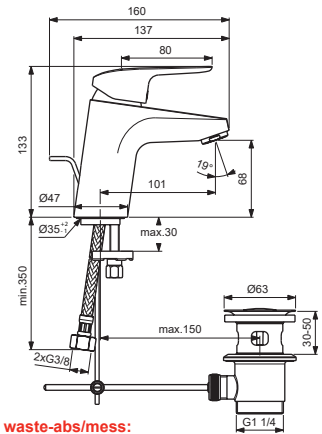

# VENLO

**F2959AA  
F2960AA**

with pop-up waste-abs/mess:  
F2959AA  
with beaded chain:  
F2960AA

**F2961AA**

Pos.	Signify	Spare parts-Nr.	Quantity	Pos.	Signify	Spare parts-Nr.	Quantity
1	Lever,w/logo-set-C3	B961611AA	1 Pcs.				
2	Cap decorative	B960473AA	1 Pcs.				
3	Rosette M38x1.5	B961373AA	1 Pcs.				
4	Screw M41x1.5/M38x1.5	B961374NU	1 Pcs.				
5	Hot limit stop	A861181NU	1 Pcs.				
6	Cartridge Ø38mm	A861156NU*	1 Pcs.				
7	Perlator M24x1-A / 5l/min	B961383AA	1 Pcs.				
8	Fixation set	B960432NU	1 Set				
9	Pop-up drain ass.	A962991AA	1 Pcs.				
10	Pop up waste-compl.	B960900AA	1 Pcs.				