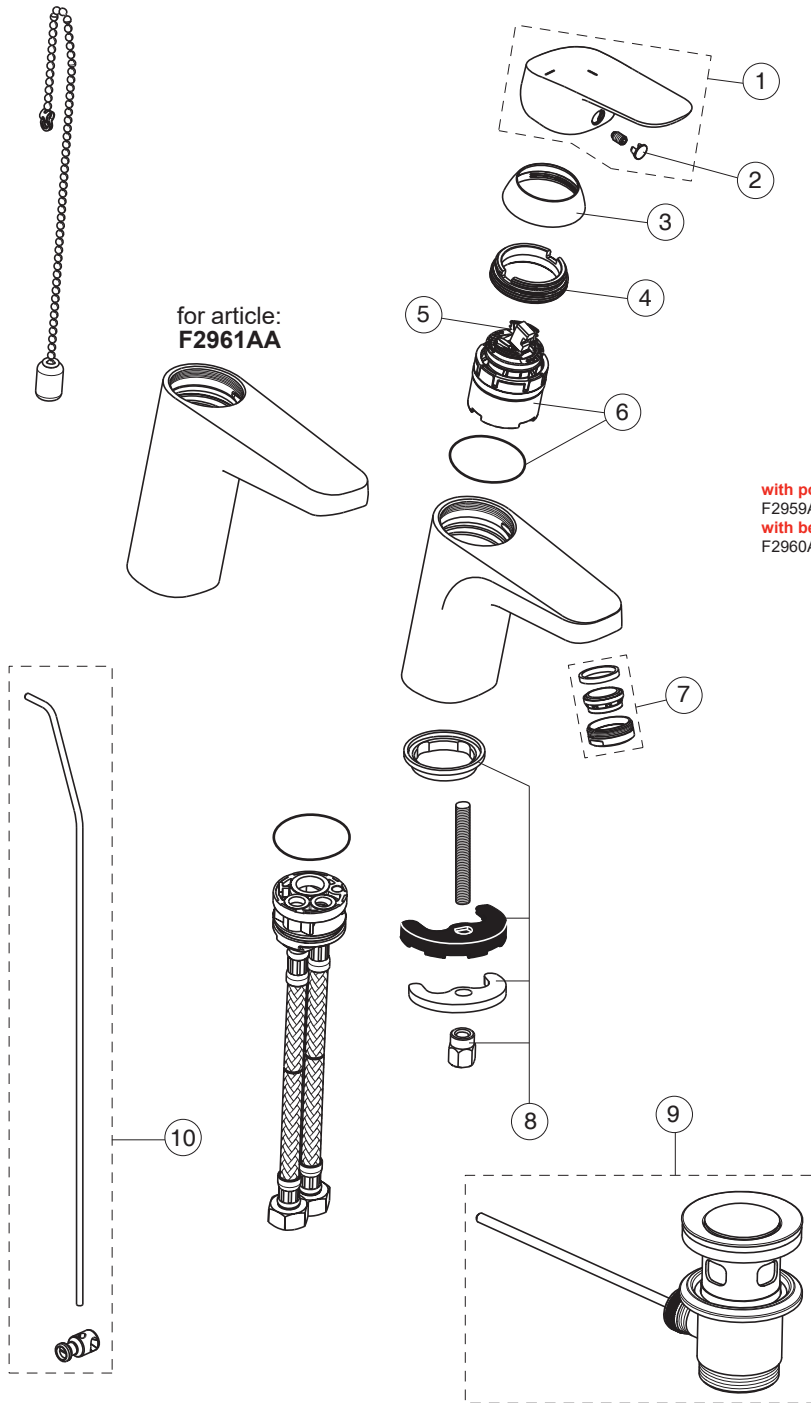

# VENLO

**F2959AA  
F2960AA**

with pop-up waste-abs/mess:  
F2959AA  
with beaded chain:  
F2960AA

**F2961AA**

Pos.	Signify	Spare parts-Nr.	Quantity	Pos.	Signify	Spare parts-Nr.	Quantity
1	Lever,w/logo-set-C3	B961611AA	1 Pcs.				
2	Cap decorative	B960473AA	1 Pcs.				
3	Rosette M38x1.5	B961373AA	1 Pcs.				
4	Screw M41x1.5/M38x1.5	B961374NU	1 Pcs.				
5	Hot limit stop	A861181NU	1 Pcs.				
6	Cartridge Ø38mm	A861156NU*	1 Pcs.				
7	Perlator M24x1-A / 5l/min	B961383AA	1 Pcs.				
8	Fixation set	B960432NU	1 Set				
9	Pop-up drain ass.	A962991AA	1 Pcs.				
10	Pop up waste-compl.	B960900AA	1 Pcs.				