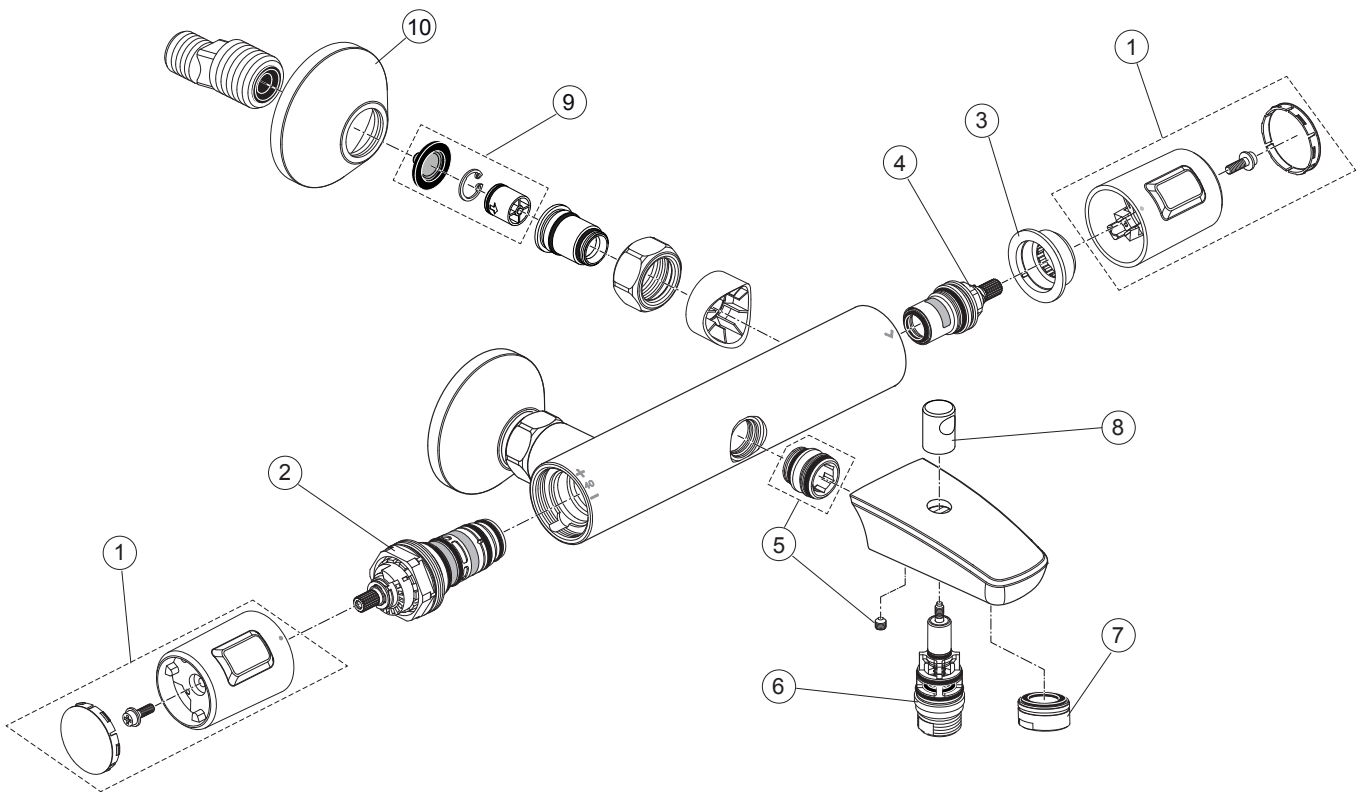

Produced from: Dez. 2019

Shower Thermostat
chrome **F2914AA**

Pos.	Description	Part-Number	Qty.	Pos.	Description	Part-Number	Qty.
1	Handle cpl.	A 861 370 AA	1 Set				
2	Thermostatic Cartridge cpl.	A 861 371 NU	1 pcs				
3	Stopring	A 861 373 NU	1 pcs				
4	Cartridge G1/2 180° cpl.	A 861 245 NU*	1 Set				
5	Connection nipple cpl.	A 861 381 NU	1 Set				
6	Diverter complete	B 960 167 AA	1 pcs				
7	Aerator	A 963 181 NU	1 pcs				
8	Pull knob	B 960 486 AA	1 pcs				
9	Non-return valve	A 861 372 NU	1 Set				
10	Escutcheon	A 960 914 AA	1 pcs				

*Universal set (not all parts needed)