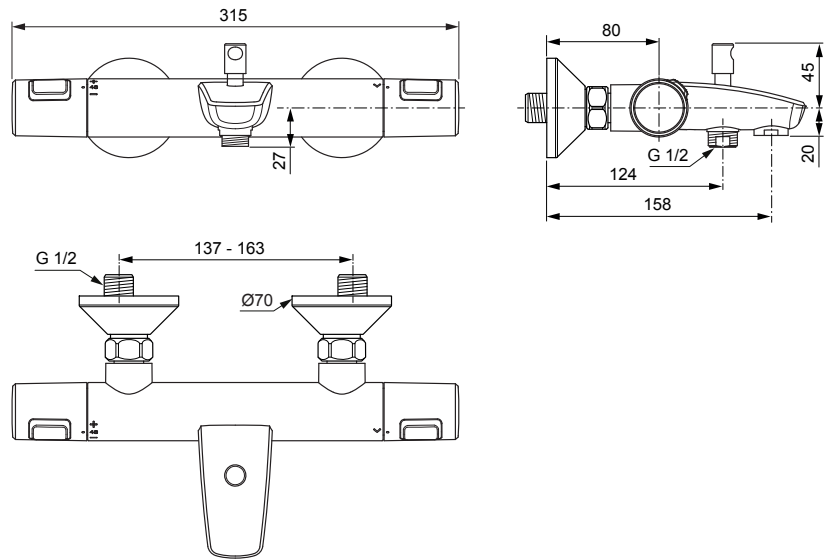

Produced from: Dez. 2019

Shower Thermostat
chrome **F2914AA**

Pos.	Description	Part-Number	Qty.	Pos.	Description	Part-Number	Qty.
1	Handle cpl.	A 861 370 AA	1 Set				
2	Thermostatic Cartridge cpl.	A 861 371 NU	1 pcs				
3	Stopring	A 861 373 NU	1 pcs				
4	Cartridge G1/2 180° cpl.	A 861 245 NU*	1 Set				
5	Connection nipple cpl.	A 861 381 NU	1 Set				
6	Diverter complete	B 960 167 AA	1 pcs				
7	Aerator	A 963 181 NU	1 pcs				
8	Pull knob	B 960 486 AA	1 pcs				
9	Non-return valve	A 861 372 NU	1 Set				
10	Escutcheon	A 960 914 AA	1 pcs				

*Universal set (not all parts needed)