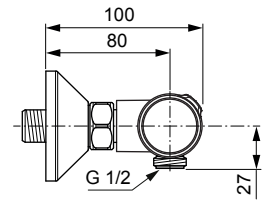

Produced from: Dez. 2019

Shower Thermostat
chrome **A2913AA**

Pos.	Description	Part-Number	Qty.	Pos.	Description	Part-Number	Qty.
1	Handle cpl.	A 861 370 AA	1 Set				
2	Thermostatic Cartridge cpl.	A 861 371 NU	1 pcs				
3	Stopping	A 861 373 NU	1 pcs				
4	Cartridge G1/2 180° cpl.	A 861 245 NU*	1 Set				
5	Nipple G1/2 outside cpl.	A 861 374 NU	1 Set				
6	Non-return valve	A 861 372 NU	1 Set				
7	Escutcheon	A 960 914 AA	1 pcs				
8	Warp over shelf	A 861 404 AA	1 pcs				