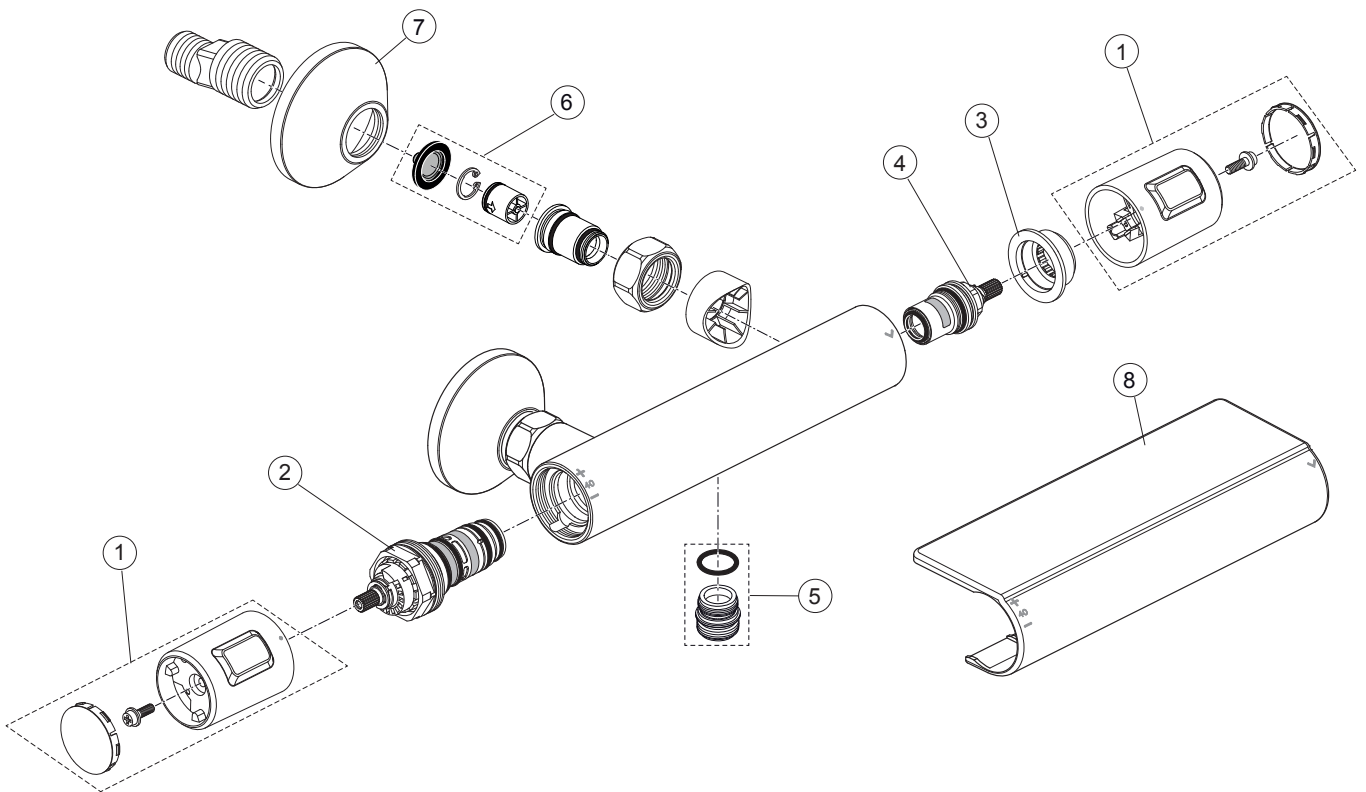

Produced from: Dez. 2019

Shower Thermostat
chrome **A2913AA**

Pos.	Description	Part-Number	Qty.	Pos.	Description	Part-Number	Qty.
1	Handle cpl.	A 861 370 AA	1 Set				
2	Thermostatic Cartridge cpl.	A 861 371 NU	1 pcs				
3	Stopping	A 861 373 NU	1 pcs				
4	Cartridge G1/2 180° cpl.	A 861 245 NU*	1 Set				
5	Nipple G1/2 outside cpl.	A 861 374 NU	1 Set				
6	Non-return valve	A 861 372 NU	1 Set				
7	Escutcheon	A 960 914 AA	1 pcs				
8	Warp over shelf	A 861 404 AA	1 pcs				

**Universal set (not all parts needed)*