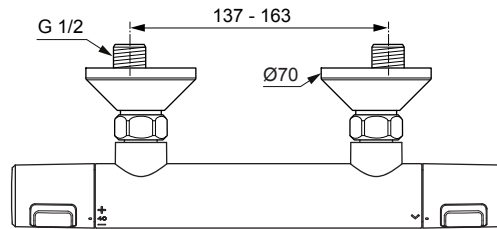

Produced from: Dez. 2019

Shower Thermostat
chrome **A2913AA**

Pos.	Description	Part-Number	Qty.	Pos.	Description	Part-Number	Qty.
1	Handle cpl.	A 861 370 AA	1 Set				
2	Thermostatic Cartridge cpl.	A 861 371 NU	1 pcs				
3	Stopping	A 861 373 NU	1 pcs				
4	Cartridge G1/2 180° cpl.	A 861 245 NU*	1 Set				
5	Nipple G1/2 outside cpl.	A 861 374 NU	1 Set				
6	Non-return valve	A 861 372 NU	1 Set				
7	Escutcheon	A 960 914 AA	1 pcs				
8	Warp over shelf	A 861 404 AA	1 pcs				