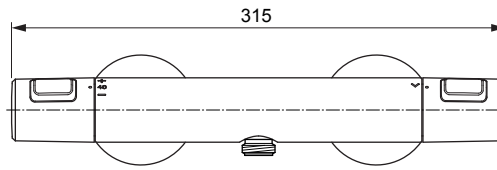

Produced from: Dez. 2019

Shower Thermostat
chrome **A2913AA**

Pos.	Description	Part-Number	Qty.	Pos.	Description	Part-Number	Qty.
1	Handle cpl.	A 861 370 AA	1 Set				
2	Thermostatic Cartridge cpl.	A 861 371 NU	1 pcs				
3	Stopping	A 861 373 NU	1 pcs				
4	Cartridge G1/2 180° cpl.	A 861 245 NU*	1 Set				
5	Nipple G1/2 outside cpl.	A 861 374 NU	1 Set				
6	Non-return valve	A 861 372 NU	1 Set				
7	Escutcheon	A 960 914 AA	1 pcs				
8	Warp over shelf	A 861 404 AA	1 pcs				