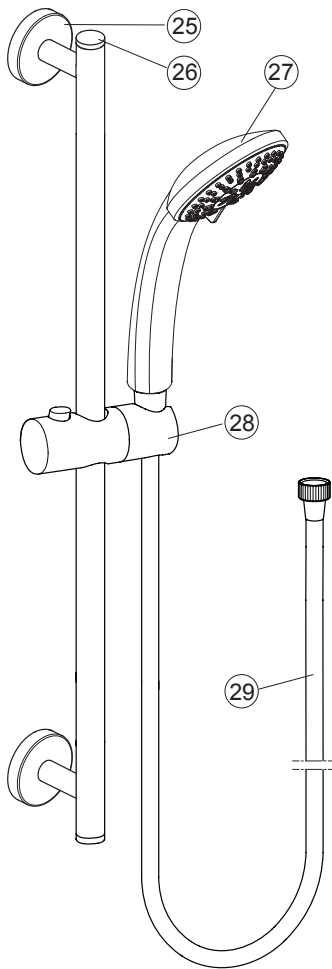

Produced since: Feb. 2018

Shower Thermostat  
w. Shower Combination  
chrome **F2912AA**

Pos.	Description	Part-Number	Qty.	Pos.	Description	Part-Number	Qty.
1	Cap for handle with and with out Logo	<b>A 962 872 AA</b>	1 Set	16	Strainer ( screen )	<b>A 962 595 NU</b>	2 pcs
2	Screw Egot PT KB50x10			17	S-Connector complete	<b>A 961 073 AA</b>	2 pcs
3	Screw M4 L=23,5	<b>A 962 998 NU</b>	2 pcs	18	S-Connector with low noise insert		
4	Handle for Temperature	<b>A 962 870 AA</b>	1 pcs	19	O - ring Ø 17 x 2	<b>A 961 810 NU</b>	2 pcs
5	Handle for Volume control	<b>A 962 871 AA</b>	1 pcs	20	Nipple G1/2 outside compl.	<b>A 963 651 NU</b>	1 pcs
6	Temp. adjustment compl.	<b>A 963 427 NU*</b>	1 Set	21	For shower kit see separate sheet		
7	Thermostatic Cartridge	<b>F 960 933 NU</b>	1 pcs	22	O - Ring Ø 14 x 1,78	<b>A 962 605 NU</b>	2 pcs
8	Repair-Set Cartridge	<b>A 962 230 NU</b>	1 Set	23	O - ring Ø 17 x 2	<b>A 961 810 NU</b>	2 pcs
9	Handle insert + stopring	<b>A 963 432 NU</b>	1 Set	24	Escutcheon		
10	Headwork ( Cartridge )	<b>A 963 400 NU</b>	1 pcs	25	Wall fixation complete	<b>B 960 973 AA</b>	2 Set
11	Body for Shower			26	Cap for Tube	<b>B 961 060 AA</b>	1 pcs
12	Coupling nut G3/4			27	Hand shower Ø80mm-3F	<b>B 9401 AA</b>	1 pcs
13	Seat M17 x 1 left thread			28	Slider & holder f. handshr	<b>B 960 976 AA</b>	1 Set
14	Non-return valve	<b>N 042 977 NU</b>	1 pcs	29	Shower hose 1750mm	<b>B 960 944 AA</b>	1 pcs
15	Lock ring						