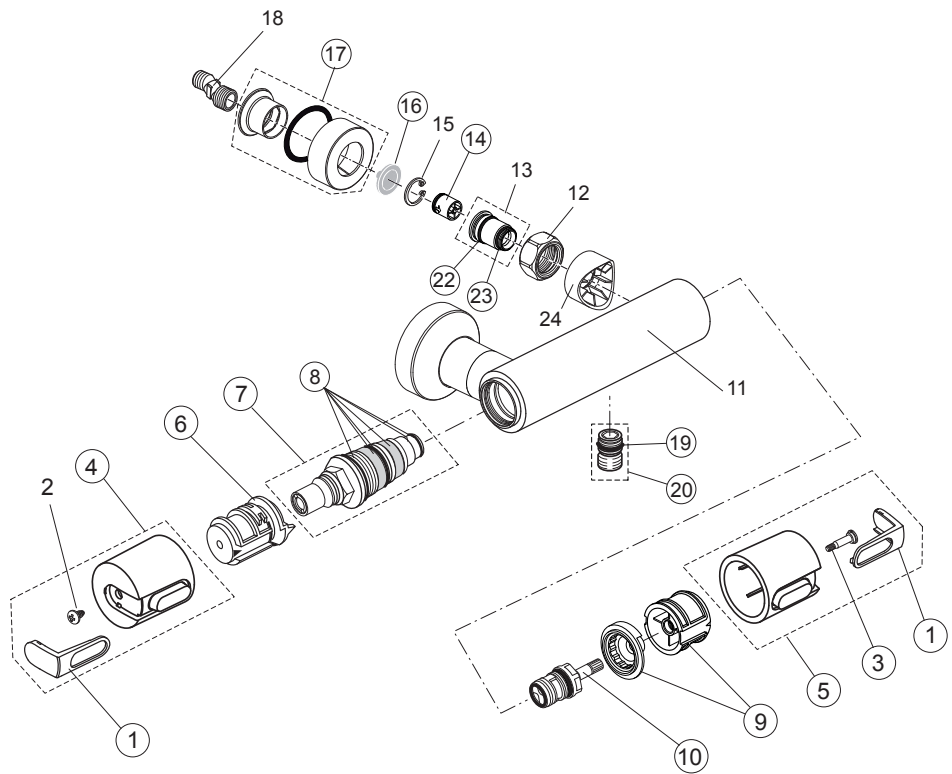

Produced since: Feb. 2018

Shower Thermostat  
w. Shower Combination  
chrome **F2912AA**

Pos.	Description	Part-Number	Qty.	Pos.	Description	Part-Number	Qty.
1	Cap for handle with and with out Logo	<b>A 962 872 AA</b>	1 Set	16	Strainer ( screen )	<b>A 962 595 NU</b>	2 pcs
2	Screw Egot PT KB50x10			17	S-Connector complete	<b>A 961 073 AA</b>	2 pcs
3	Screw M4 L=23,5	<b>A 962 998 NU</b>	2 pcs	18	S-Connector with low noise insert		
4	Handle for Temperature	<b>A 962 870 AA</b>	1 pcs	19	O - ring Ø 17 x 2	<b>A 961 810 NU</b>	2 pcs
5	Handle for Volume control	<b>A 962 871 AA</b>	1 pcs	20	Nipple G1/2 outside compl.	<b>A 963 651 NU</b>	1 pcs
6	Temp. adjustment compl.	<b>A 963 427 NU*</b>	1 Set	21	For shower kit see separate sheet		
7	Thermostatic Cartridge	<b>F 960 933 NU</b>	1 pcs	22	O - Ring Ø 14 x 1,78	<b>A 962 605 NU</b>	2 pcs
8	Repair-Set Cartridge	<b>A 962 230 NU</b>	1 Set	23	O - ring Ø 17 x 2	<b>A 961 810 NU</b>	2 pcs
9	Handle insert + stopring	<b>A 963 432 NU</b>	1 Set	24	Escutcheon		
10	Headwork ( Cartridge )	<b>A 963 400 NU</b>	1 pcs	25	Wall fixation complete	<b>B 960 973 AA</b>	2 Set
11	Body for Shower			26	Cap for Tube	<b>B 961 060 AA</b>	1 pcs
12	Coupling nut G3/4			27	Hand shower Ø80mm-3F	<b>B 9401 AA</b>	1 pcs
13	Seat M17 x 1 left thread			28	Slider & holder f. handshr	<b>B 960 976 AA</b>	1 Set
14	Non-return valve	<b>N 042 977 NU</b>	1 pcs	29	Shower hose 1750mm	<b>B 960 944 AA</b>	1 pcs
15	Lock ring						