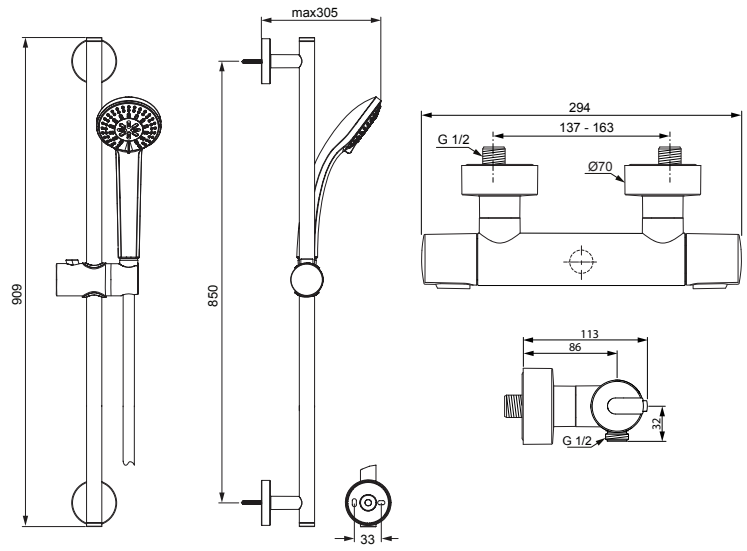

Produced since: Feb. 2018

Shower Thermostat  
w. Shower Combination  
chrome **F2912AA**

Pos.	Description	Part-Number	Qty.	Pos.	Description	Part-Number	Qty.
1	Cap for handle with and with out Logo	<b>A 962 872 AA</b>	1 Set	16	Strainer ( screen )	<b>A 962 595 NU</b>	2 pcs
2	Screw Egot PT KB50x10			17	S-Connector complete	<b>A 961 073 AA</b>	2 pcs
3	Screw M4 L=23,5	<b>A 962 998 NU</b>	2 pcs	18	S-Connector with low noise insert		
4	Handle for Temperature	<b>A 962 870 AA</b>	1 pcs	19	O - ring Ø 17 x 2	<b>A 961 810 NU</b>	2 pcs
5	Handle for Volume control	<b>A 962 871 AA</b>	1 pcs	20	Nipple G1/2 outside compl.	<b>A 963 651 NU</b>	1 pcs
6	Temp. adjustment compl.	<b>A 963 427 NU*</b>	1 Set	21	For shower kit see separate sheet		
7	Thermostatic Cartridge	<b>F 960 933 NU</b>	1 pcs	22	O - Ring Ø 14 x 1,78	<b>A 962 605 NU</b>	2 pcs
8	Repair-Set Cartridge	<b>A 962 230 NU</b>	1 Set	23	O - ring Ø 17 x 2	<b>A 961 810 NU</b>	2 pcs
9	Handle insert + stopring	<b>A 963 432 NU</b>	1 Set	24	Escutcheon		
10	Headwork ( Cartridge )	<b>A 963 400 NU</b>	1 pcs	25	Wall fixation complete	<b>B 960 973 AA</b>	2 Set
11	Body for Shower			26	Cap for Tube	<b>B 961 060 AA</b>	1 pcs
12	Coupling nut G3/4			27	Hand shower Ø80mm-3F	<b>B 9401 AA</b>	1 pcs
13	Seat M17 x 1 left thread			28	Slider & holder f. handshr	<b>B 960 976 AA</b>	1 Set
14	Non-return valve	<b>N 042 977 NU</b>	1 pcs	29	Shower hose 1750mm	<b>B 960 944 AA</b>	1 pcs
15	Lock ring						