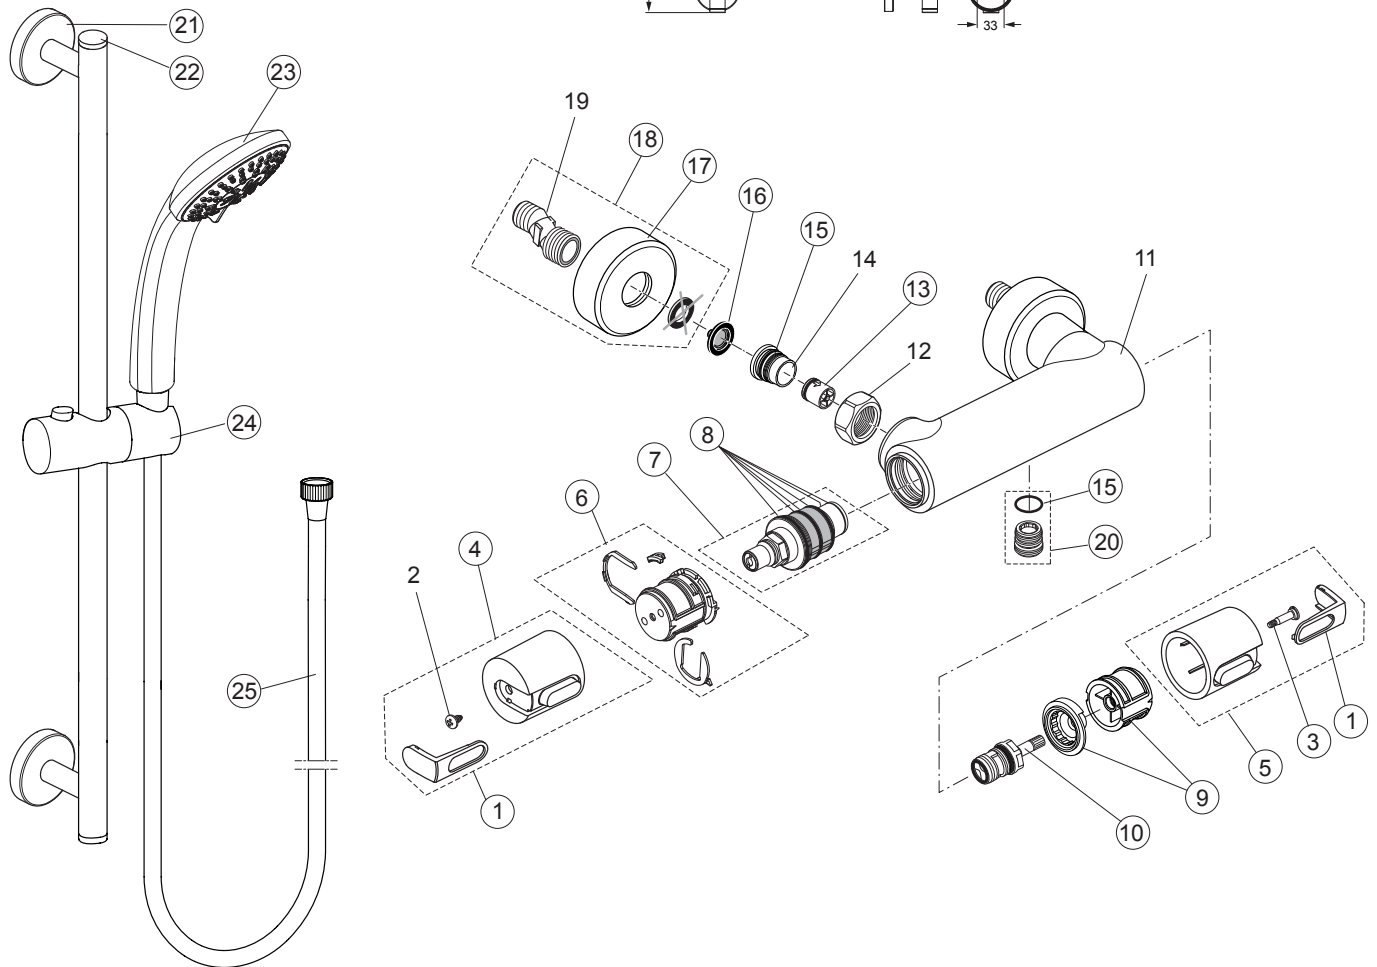

Produced since: **Jan. 2015**

Shower Thermostat
w. Shower Combination
chrome **F2912AA**

Pos.	Description	Part-Number	Qty.	Pos.	Description	Part-Number	Qty.
1	Cap for handle with and with out Logo	A 962 872 AA*	1 Set	14	Seat M20x1 left thread		
2	Screw Ejoyt PT KB50x10			15	O - ring Ø 17 x 2	A 961 810 NU	2 pcs
3	Screw M4 L=23,5	A 962 998 NU	2 pcs	16	Fibre / Filter Ø24x15x2,4	A 962 595 NU	2 pcs
4	Handle for Temperature	A 962 870 AA	1 pcs	17	Escutcheon	B 960 242 AA	1 pcs
5	Handle for Volume control	A 962 871 AA	1 pcs	18	S-Connector complete	A 961 073 AA	2 pcs
6	Temp. adjustment compl.	A 963 427 NU*	1 Set	19	S-Connector		
7	Thermostatic Cartridge C3	F 961 044 NU	1 pcs	20	Nipple G1/2 outside compl.	A 963 651 NU	1 pcs
8	Repair-Set Cartridge	A 962 230 NU	1 Set	21	Wall fixation complete	B 960 973 AA	2 Set
9	Handle insert + stop ring	A 963 432 NU	1 Set	22	Cap for Tube	B 961 060 AA	1 pcs
10	Headwork (cartridge)	A 963 400 NU	1 pcs	23	Hand shower Ø80mm-3F	B 9401 AA	1 pcs
11	Body for Shower			24	Slider & holder f. handshr	B 960 976 AA	1 Set
12	Coupling nut G3/4			25	Schower hose 1750mm	B 960 944 AA	1 pcs
13	Non-return valve DW15	A 962 594 NU	2 pcs				

*Universal set (not all parts needed)