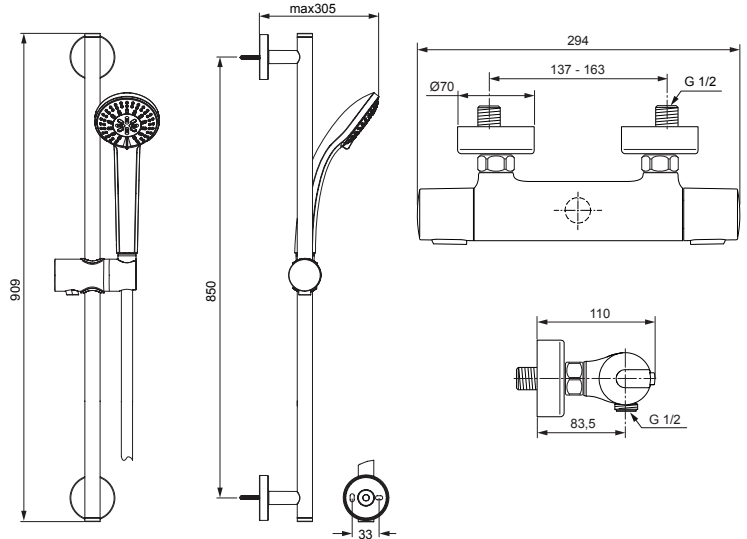

Produced since: **Jan. 2015**

Shower Thermostat
w. Shower Combination
chrome **F2912AA**

Pos.	Description	Part-Number	Qty.	Pos.	Description	Part-Number	Qty.
1	Cap for handle with and with out Logo	A 962 872 AA*	1 Set	14	Seat M20x1 left thread		
2	Screw Ejoyt PT KB50x10			15	O - ring Ø 17 x 2	A 961 810 NU	2 pcs
3	Screw M4 L=23,5	A 962 998 NU	2 pcs	16	Fibre / Filter Ø24x15x2,4	A 962 595 NU	2 pcs
4	Handle for Temperature	A 962 870 AA	1 pcs	17	Escutcheon	B 960 242 AA	1 pcs
5	Handle for Volume control	A 962 871 AA	1 pcs	18	S-Connector complete	A 961 073 AA	2 pcs
6	Temp. adjustment compl.	A 963 427 NU*	1 Set	19	S-Connector		
7	Thermostatic Cartridge C3	F 961 044 NU	1 pcs	20	Nipple G1/2 outside compl.	A 963 651 NU	1 pcs
8	Repair-Set Cartridge	A 962 230 NU	1 Set	21	Wall fixation complete	B 960 973 AA	2 Set
9	Handle insert + stop ring	A 963 432 NU	1 Set	22	Cap for Tube	B 961 060 AA	1 pcs
10	Headwork (cartridge)	A 963 400 NU	1 pcs	23	Hand shower Ø80mm-3F	B 9401 AA	1 pcs
11	Body for Shower			24	Slider & holder f. handshr	B 960 976 AA	1 Set
12	Coupling nut G3/4			25	Schower hose 1750mm	B 960 944 AA	1 pcs
13	Non-return valve DW15	A 962 594 NU	2 pcs				

*Universal set (not all parts needed)