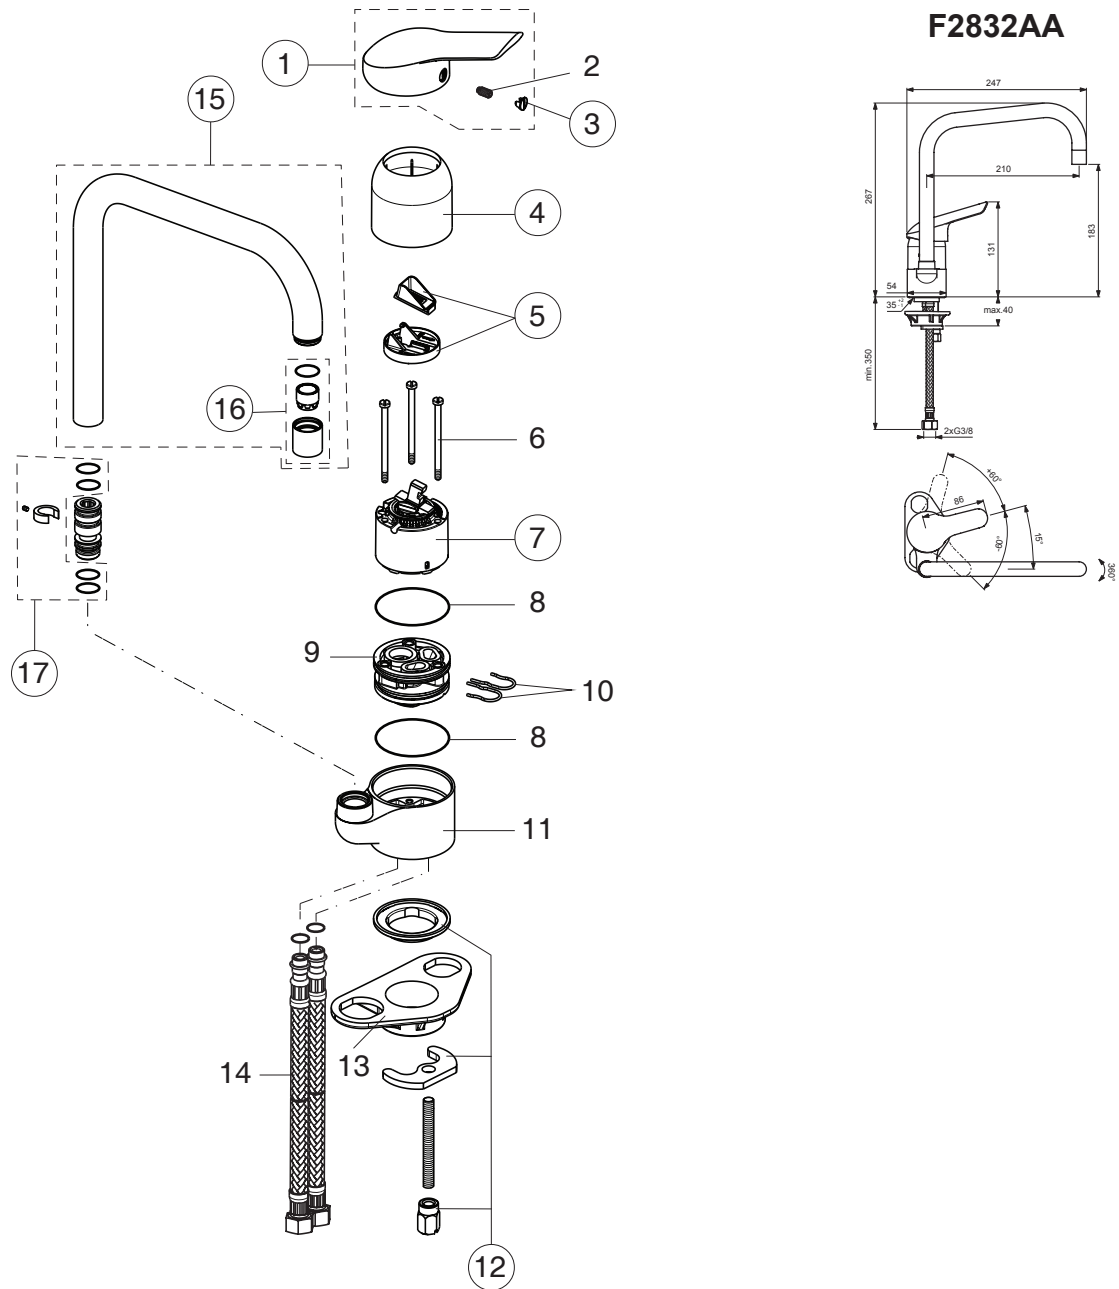

NIMBUS EENHENDEL NEW

VENLO

Pos.	Signify	Spare parts-Nr.	Quantity	Pos.	Signify	Spare parts-Nr.	Quantity
1	Lever,w/logo VENLO	B960466AA	1 Pcs.	14	Flex pexhose G3/8-Ø10.5 L445mm		2 Pcs.
2	Screw M5x10		1 Pcs.	15	Tub.spout U210mm-set	B960781AA	1 Set
3	Red/Blue index	A963054NU	1 Pcs.	16	Aerator M18x1	F960181AA	1 Pcs.
4	Cap	A964529AA	1 Pcs.	17	Sealing set for tub.spout	F960023NU	1 Set
5	Volume stop	A860700NU	1 Pcs.				
6	Screw M4x62		3 Pcs.				
7	Cartridge Ø47mm	A960500NU	1 Pcs.				
8	O-Ring Ø44x2		2 Pcs.				
9	Manifold		1 Pcs.				
10	Clip		2 Pcs.				
11	Body kitchen		1 Pcs.				
12	Fixation kit	B960232NU	1 Set				
13	U plate support bracket fixing kit		1 Pcs.				