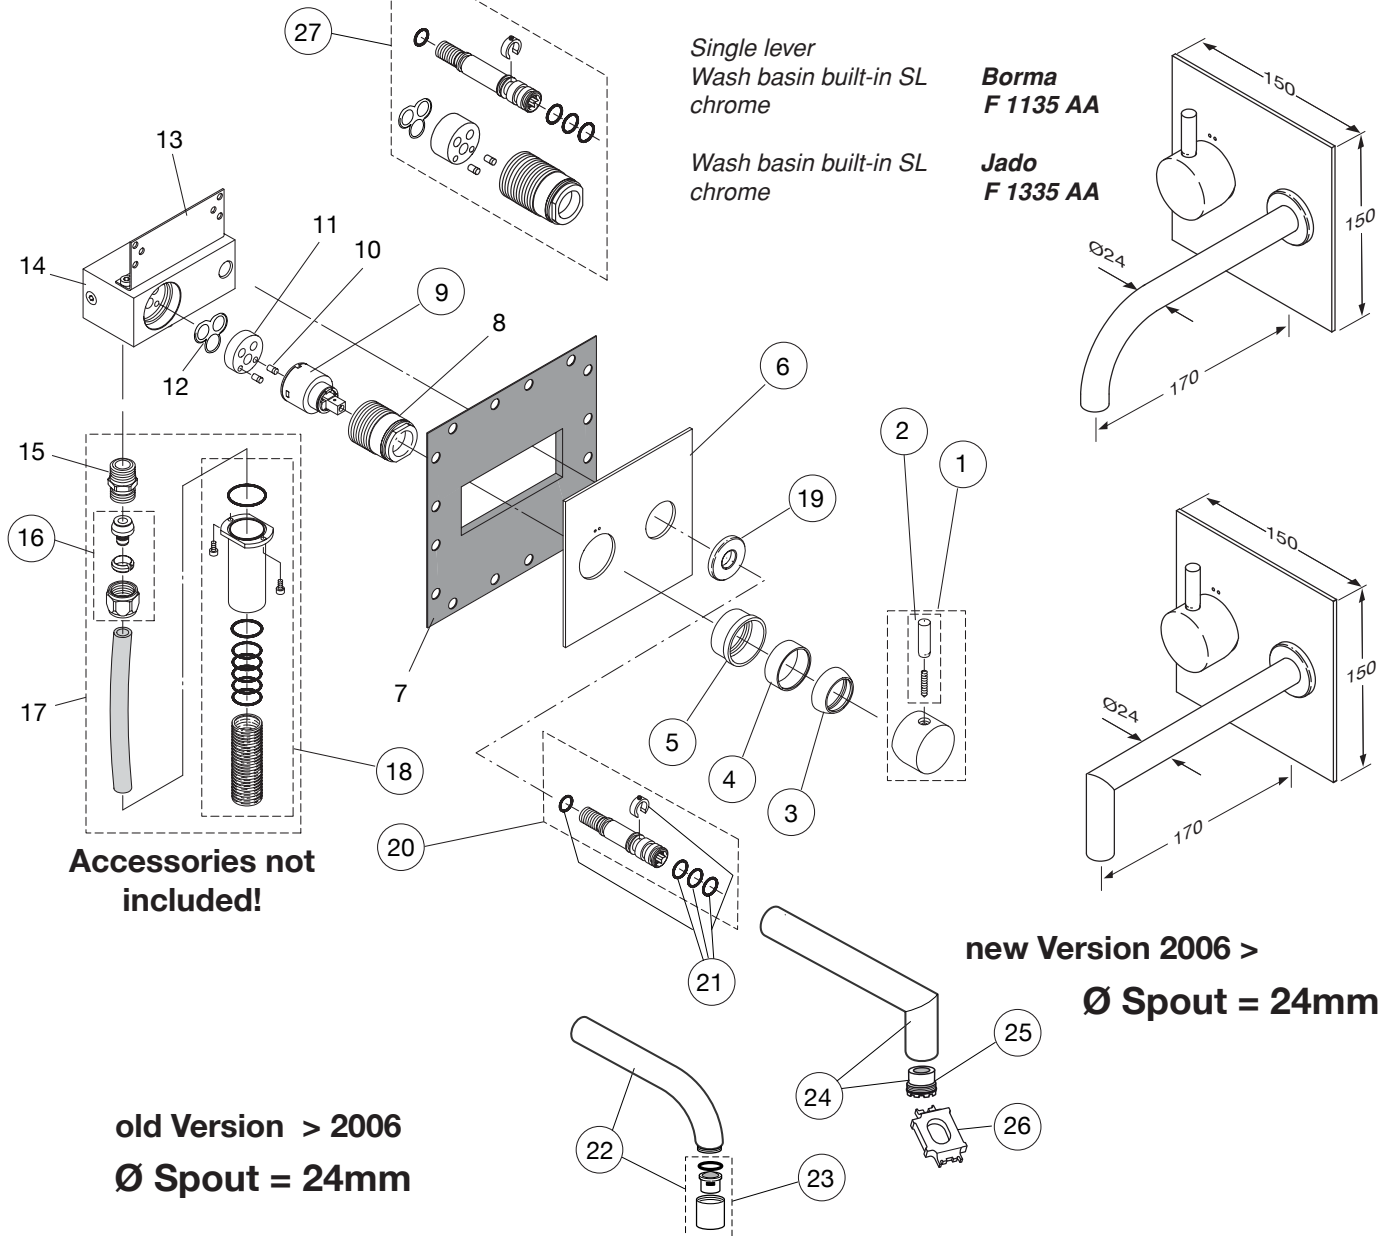

Produced from:

baugleich mit BORMA

Replace XX with the appropriate finish code
 chrome = AA,
 stainless steel look = XJ,

Example Spare part order:
 F 960 256 AA in chrome
 F 960 256 XJ in stainless steel

Pos.	Description	Part-Number	Qty.	Pos.	Description	Part-Number	Qty.
1	Handle with Pin with Borma LOGO	F 960 252 XX	1 pcs	17	Accessoires for water supply pipes		
1	Handle with Pin with Jado LOGO	F 960 425 XX	1 pcs	18	Access. for corugated pipe	F 960 747 NU	2 pcs
2	Pin for handle	F 960 111 XX	1 pcs	19	Escutcheon	F 960 174 XX	1 pcs
3	Design cap	F 960 695 XX	1 pcs	20	Connecting set spout Ø24	F 960 187 NU	1 pcs
4	Top ring	F 960 690 XX	1 pcs	21	Repair kit for spout Ø24	F 960 038 NU	1 Set
5	Ring for frontplate	F 960 690 XX	1 pcs	22	Spout with aerator (old)	F 960 515 XX	1 pcs
6	Front plate 150x150mm	F 960 256 XX	1 pcs	23	Aerator M22 x 1	F 960 642 XX	1 pcs
7	Rubber membrane			24	Spout with aerator (new)	F 960 new	1 pcs
8	Fixation ring cartridge			25	Aerator M21,5 x 1 -A-	A 960 191 NU	1 pcs
9	Cartridge with temp.limiter	A 960 567 NU	1 pcs	26	Wrench for aerator	A 960 196 NU	1 pcs
10	Pin for fixation			27	Extension Kit 10mm longer	F 960 807 NU	1 Set
11	Adapter				Extension Kit 20mm longer	F 960 260 NU	1 Set
12	Sealing element				Extension Kit 30mm longer	F 960 262 NU	1 Set
13	Holder				Extension Kit 40mm longer	F 960 263 NU	1 Set
14	Body						
15	Nipple						
16	Coupling nut complete						