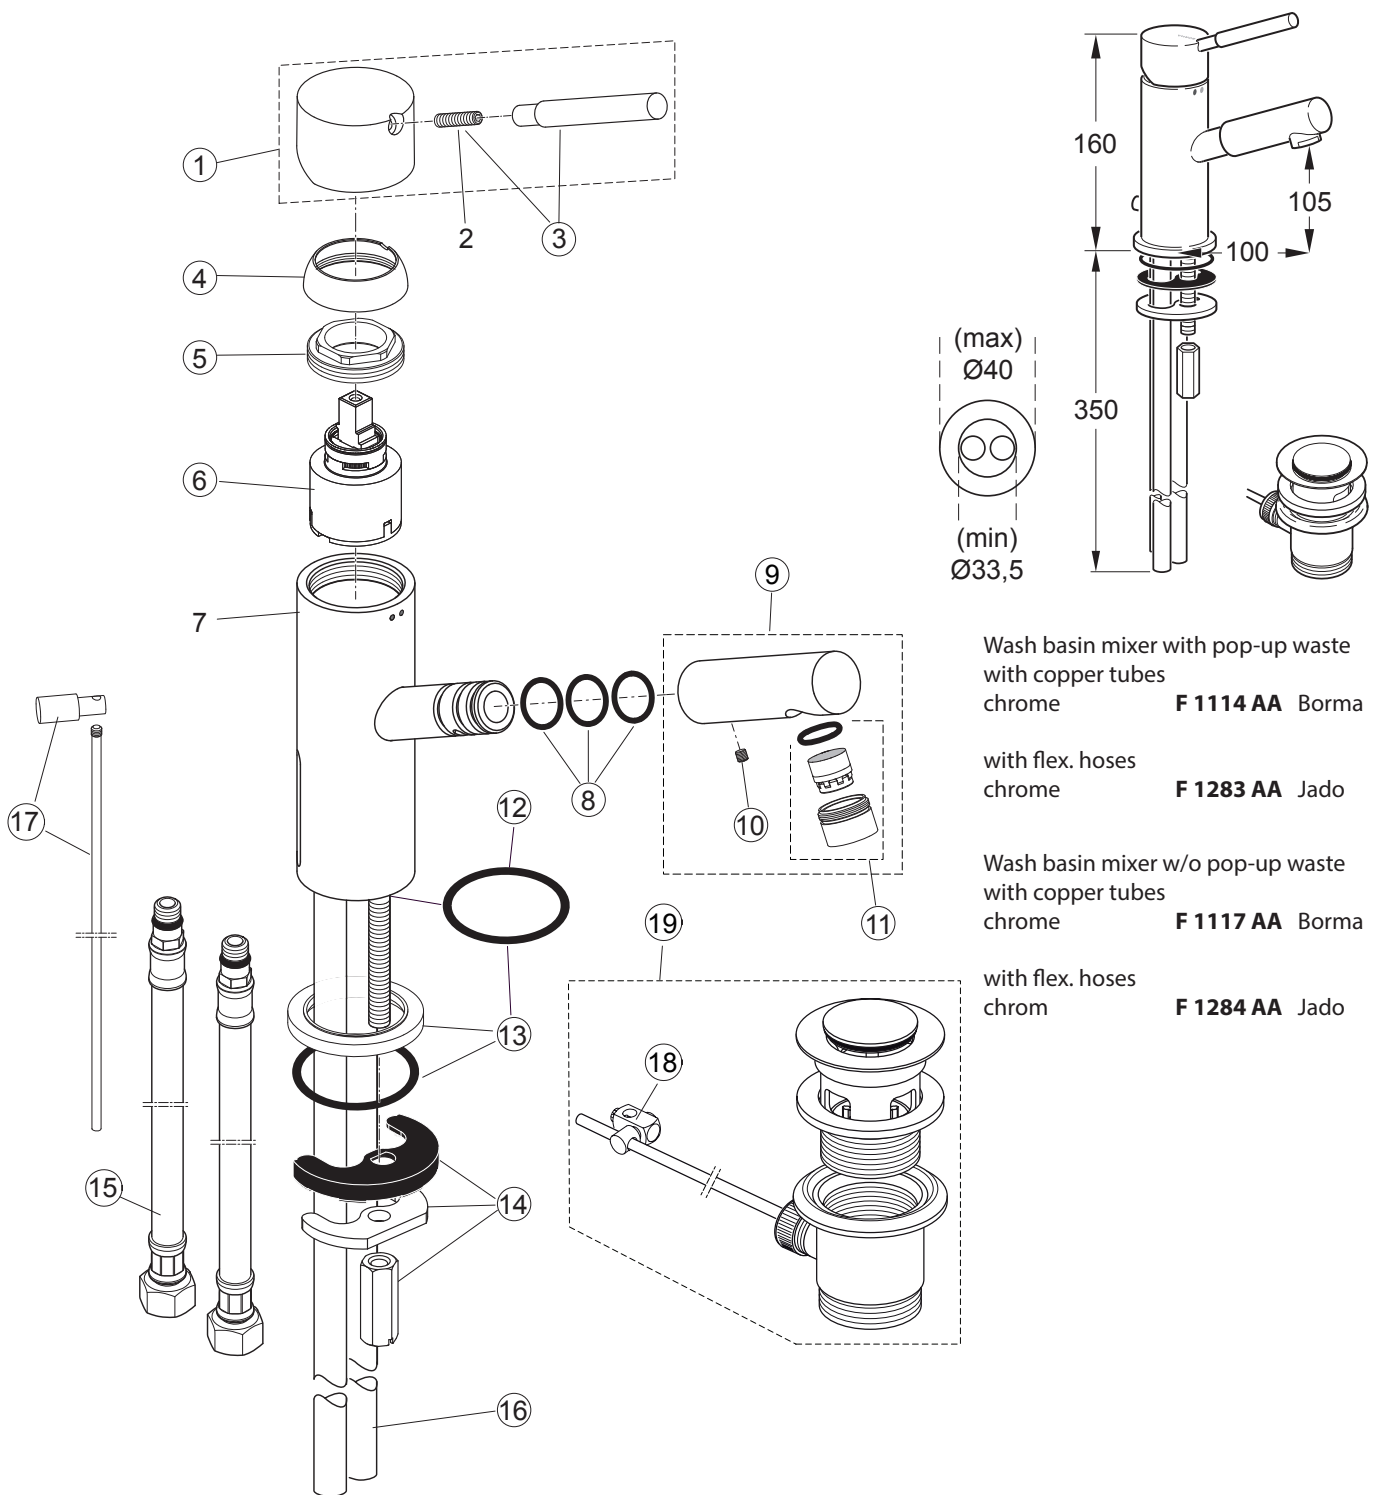

Produced: 2003 to May 2016

identical with **BORMA**

Wash basin mixer with pop-up waste
with copper tubes
chrome **F 1114 AA** Borma

with flex. hoses
chrome **F 1283 AA** Jado

Wash basin mixer w/o pop-up waste
with copper tubes
chrome **F 1117 AA** Borma

with flex. hoses
chrom **F 1284 AA** Jado

Pos.	Description	Part-Number	Qty.	Pos.	Description	Part-Number	Qty.
1	Handle cpl. with Logo Borma with Jado LOGO	F 960 198 AA A 860 472 AA	1 Set 1 Set	11	Aerator cpl. 5 L/min Aerator cpl. 8 L/min	A 860 996 AA F 960 224 AA	1 pcs 1 pcs
2	Thread pin M5 x 25 Din 914	F 960 005 AA	1 pcs	12	O - Ring Ø 40 x 3	F 960 185 NU	1 pcs
3	Pin for handle + pos. 2	F 960 111 AA	1 pcs	13	Escutcheon complete	F 960 173 AA	1 Set
4	Cap	F 960 112 NU	1 pcs	14	Fixation kit M8	F 960 217 NU	1 Set
5	Clamping nut M37 x 1			15	Flex. hose G3/8 - M10x1	A 963 305 NU	1 pcs
6	Cartridge cpl. K-35A	A 960 567 NU	1 pcs	16	Copper tubes chrome Copper tubes raw mat.	F 960 211 AA F 960 211 NU	1 pcs 1 pcs
7	Body			17	Knob with rod	F 960 191 AA	1 Set
8	O-ring Ø 15,3 x 2,4	F 960 011 NU	10 pcs	18	Bracket	H 960 103 AA	1 pcs
9	Spout complete	F 960 221 AA	1 Set	19	Pop-up waste complete	H 3699 AA	1 Set
10	Thread pin M4x4 DIN 913	F 960 729 NU	1 pcs