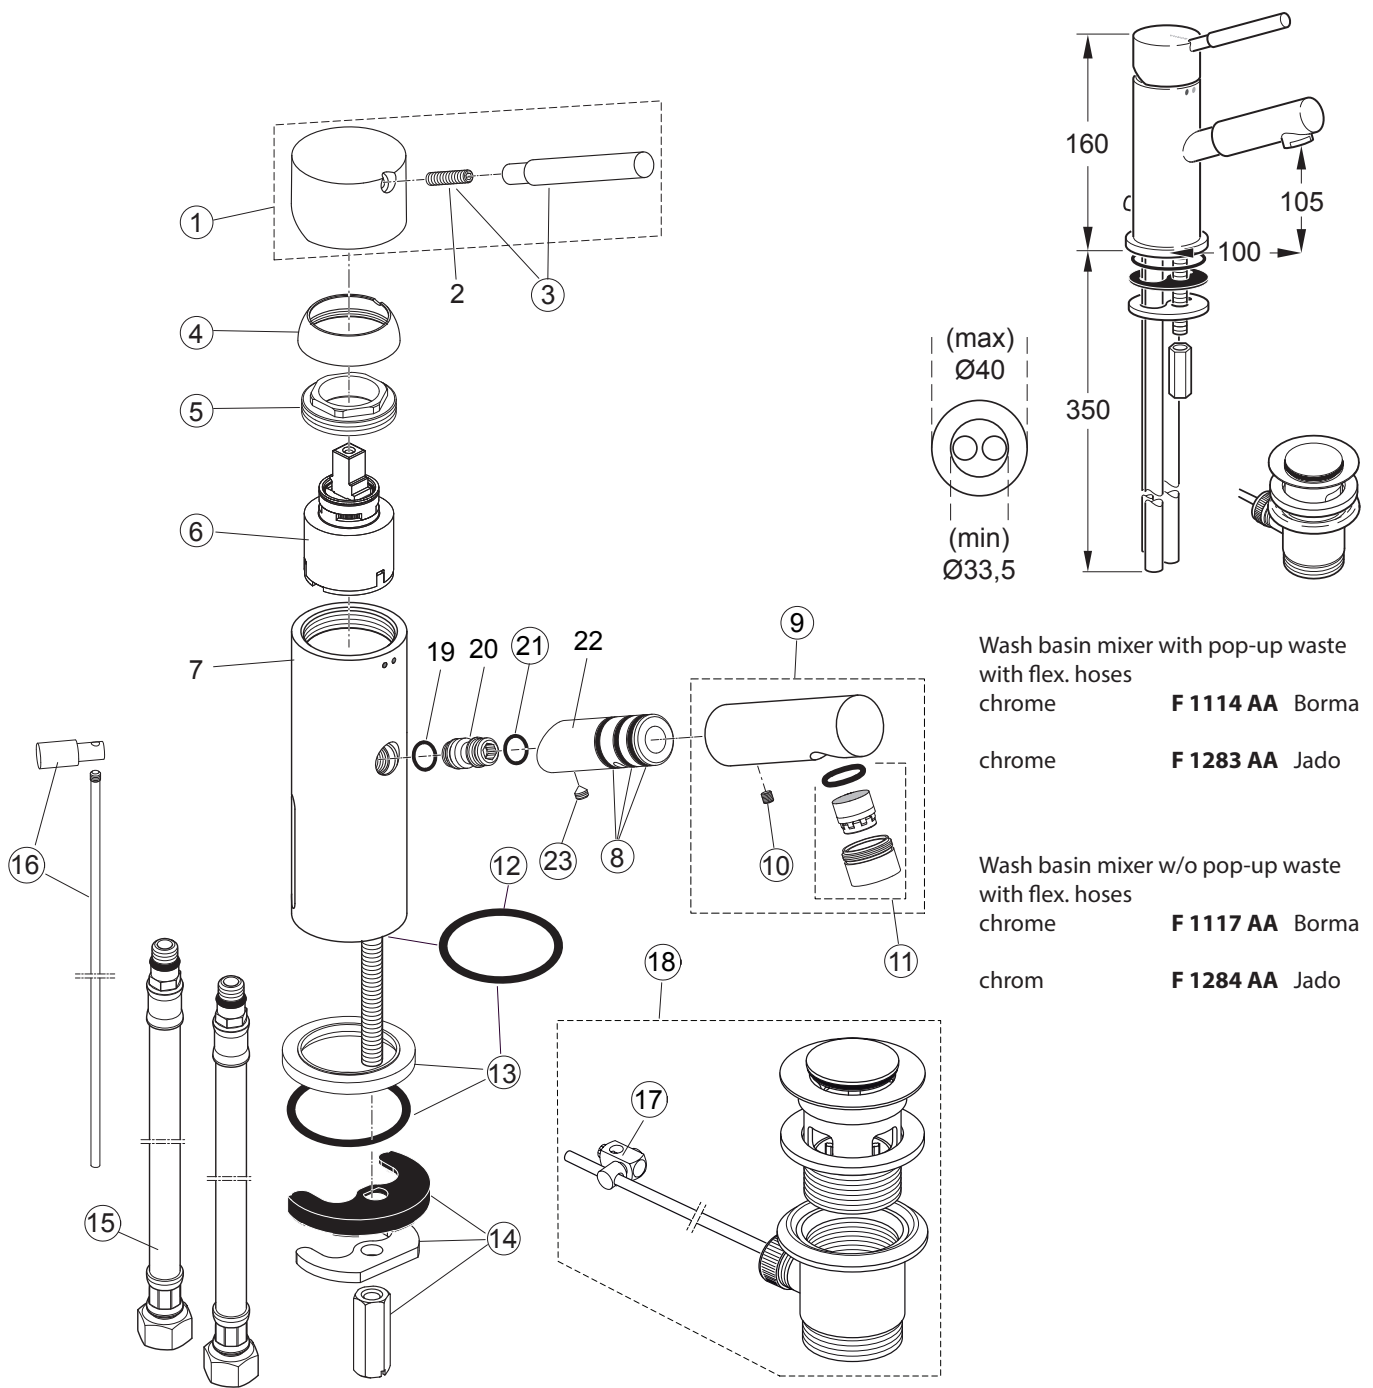

Produced from: June 2016

identical with **BORMA**

Wash basin mixer with pop-up waste
with flex. hoses
chrome **F 1114 AA** Borma

chrome **F 1283 AA** Jado

Wash basin mixer w/o pop-up waste
with flex. hoses
chrome **F 1117 AA** Borma

chrom **F 1284 AA** Jado

Pos.	Description	Part-Number	Qty.	Pos.	Description	Part-Number	Qty.
1	Handle cpl. with Logo Borma with Jado LOGO	F 960 198 AA A 860 472 AA	1 Set 1 Set	12	O - Ring Ø 40 x 3	F 960 185 NU	1 pcs
2	Thread pin M5 x 25 Din 914			13	Escutcheon complete	F 960 173 AA	1 Set
3	Pin for handle + pos. 2	F 960 005 AA	1 pcs	14	Fixation kit M8	F 960 217 NU	1 Set
4	Cap	F 960 111 AA	1 pcs	15	Flex. hose G3/8 - M10x1	A 963 305 NU	1 pcs
5	Clamping nut M37 x 1	F 960 112 NU	1 pcs	16	Knob with rod	F 960 191 AA	1 Set
6	Cartridge cpl. K-35A	A 960 567 NU	1 pcs	17	Bracket	H 960 103 AA	1 pcs
7	Body			18	Pop-up waste complete	H 3699 AA	1 Set
8	O-ring Ø 15,3 x 2,4	F 960 011 NU	10 pcs	19	O-Ring Ø 9,1 x 1,6		
9	Spout complete	F 960 221 AA	1 Set	20	Connection nipple		
10	Thread pin M4x4 DIN 913	F 960 729 NU	1 pcs	21	O-Ring Ø 8,1 x 1,6	A 961 003 NU	3 pcs
11	Aerator cpl. 5 L/min Aerator cpl. 8 L/min	A 860 996 AA F 960 224 AA	1 pcs 1 pcs	22	Nipple for spout		
				23	Srew pin M5x5 Din 914	A 960 729 NU	1 pcs