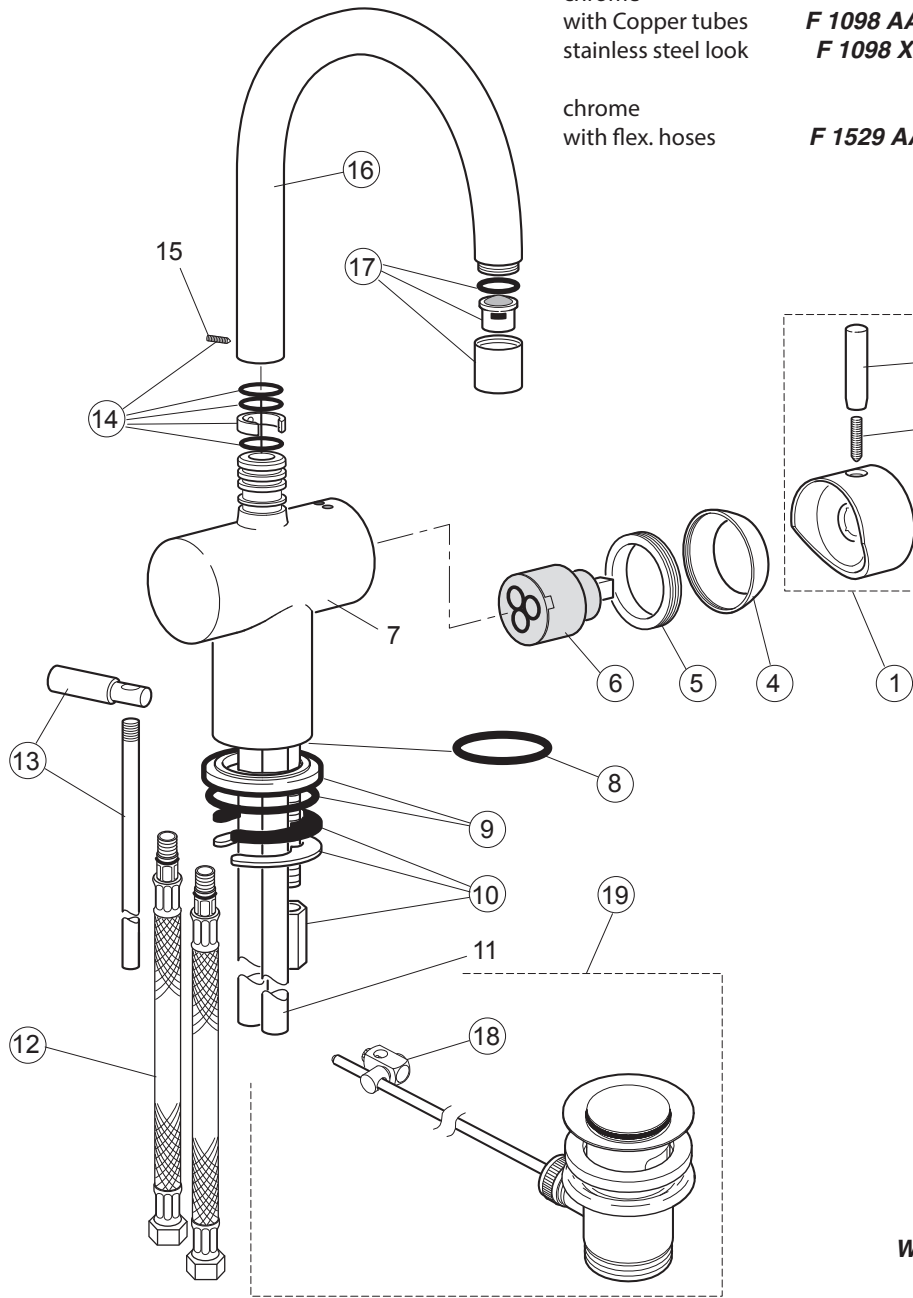

Produced from:

baugleich mit BORMA

Wash basin mixer with pop-up waste

chrome
with Copper tubes
stainless steel look

F 1098 AA
F 1098 XJ

chrome
with flex. hoses

F 1529 AA

Wash basin mixer without pop-up waste

chrome
with Copper tubes
stainless steel look

F 1099 AA
F 1099 XJ

Replace XX with the appropriate finish code
chrome = AA,
stainless steel look = XJ,

Example Spare part order:

F 960 197 AA in chrome
F 960 197 XJ in stainless steel

Pos.	Description	Part-Number	Qty.	Pos.	Description	Part-Number	Qty.
1	Handle with pin	F 960 197 XX	1 pcs	10	Fixing Set	F 960 217 NU	1 set
2	Pin for handle 45mm	F 960 107 XX	1 pcs	11	Copper tubes		
	Pin for handle 65mm	F 960 004 XX	1 pcs	12	Flexible hoses	A 963 305 NU	1 pcs
	Pin for handle 90mm	F 960 420 XX	1 pcs	13	Knob with rod	F 960 191 AA	1 pcs
3	Screw M5 x 25			14	Repair kit spout	F 960 023 NU	1 set
4	Cap	F 960 111 XX	1 pcs	15	Screw		
5	Clamping nut M37 x 1	F 960 112 NU	1 pcs	16	Spout with Aerator compl.	F 960 220 XX	1 pcs
6	Cartridge compl. 35 Cice	A 960 567 NU	1 pcs	17	Aerator compl.	F 960 231 XX	1 pcs
7	Body for Basin			18	Bracket	H 960 103 XX	1 pcs
8	O - Ring Ø 40 x 3	F 960 185 NU	1 pcs	19	Pop-up waste complete	H 3699 XX	1 pcs
9	Rosette with O-Ring	F 960 173 XX	1 pcs				