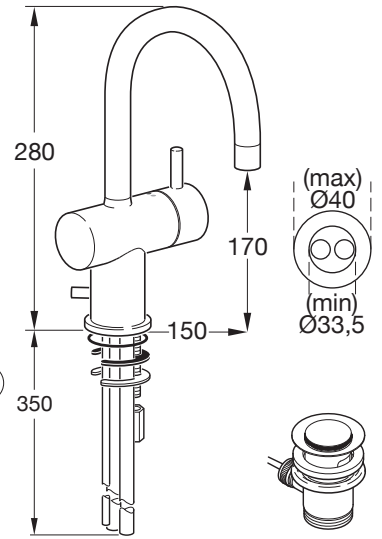

Produced from:

baugleich mit BORMA

Wash basin mixer with pop-up waste

chrome
with Copper tubes
stainless steel look

F 1098 AA
F 1098 XJ

chrome
with flex. hoses

F 1529 AA

Wash basin mixer without pop-up waste

chrome
with Copper tubes
stainless steel look

F 1099 AA
F 1099 XJ

Replace XX with the appropriate finish code
chrome = AA,
stainless steel look = XJ,

Example Spare part order:

F 960 197 AA in chrome
F 960 197 XJ in stainless steel

Pos.	Description	Part-Number	Qty.	Pos.	Description	Part-Number	Qty.
1	Handle with pin	F 960 197 XX	1 pcs	10	Fixing Set	F 960 217 NU	1 set
2	Pin for handle 45mm	F 960 107 XX	1 pcs	11	Copper tubes		
	Pin for handle 65mm	F 960 004 XX	1 pcs	12	Flexible hoses	A 963 305 NU	1 pcs
	Pin for handle 90mm	F 960 420 XX	1 pcs	13	Knob with rod	F 960 191 AA	1 pcs
3	Screw M5 x 25			14	Repair kit spout	F 960 023 NU	1 set
4	Cap	F 960 111 XX	1 pcs	15	Screw		
5	Clamping nut M37 x 1	F 960 112 NU	1 pcs	16	Spout with Aerator compl.	F 960 220 XX	1 pcs
6	Cartridge compl. 35 Cice	A 960 567 NU	1 pcs	17	Aerator compl.	F 960 231 XX	1 pcs
7	Body for Basin			18	Bracket	H 960 103 XX	1 pcs
8	O - Ring Ø 40 x 3	F 960 185 NU	1 pcs	19	Pop-up waste complete	H 3699 XX	1 pcs
9	Rosette with O-Ring	F 960 173 XX	1 pcs				