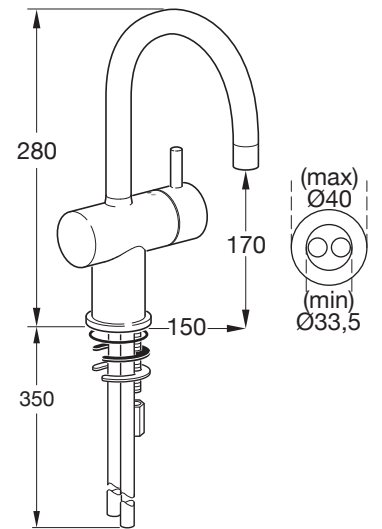

Produced from:

baugleich mit BORMA

Wash basin mixer with pop-up waste

chrome
with Copper tubes
stainless steel look

F 1098 AA
F 1098 XJ

chrome
with flex. hoses

F 1529 AA

Wash basin mixer without pop-up waste

chrome
with Copper tubes
stainless steel look

F 1099 AA
F 1099 XJ

Replace XX with the appropriate finish code
chrome = AA,
stainless steel look = XJ,

Example Spare part order:

F 960 197 AA in chrome
F 960 197 XJ in stainless steel

Pos.	Description	Part-Number	Qty.	Pos.	Description	Part-Number	Qty.
1	Handle with pin	F 960 197 XX	1 pcs	10	Fixing Set	F 960 217 NU	1 set
2	Pin for handle 45mm	F 960 107 XX	1 pcs	11	Copper tubes		
	Pin for handle 65mm	F 960 004 XX	1 pcs	12	Flexible hoses	A 963 305 NU	1 pcs
	Pin for handle 90mm	F 960 420 XX	1 pcs	13	Knob with rod	F 960 191 AA	1 pcs
3	Screw M5 x 25			14	Repair kit spout	F 960 023 NU	1 set
4	Cap	F 960 111 XX	1 pcs	15	Screw		
5	Clamping nut M37 x 1	F 960 112 NU	1 pcs	16	Spout with Aerator compl.	F 960 220 XX	1 pcs
6	Cartridge compl. 35 Cice	A 960 567 NU	1 pcs	17	Aerator compl.	F 960 231 XX	1 pcs
7	Body for Basin			18	Bracket	H 960 103 XX	1 pcs
8	O - Ring Ø 40 x 3	F 960 185 NU	1 pcs	19	Pop-up waste complete	H 3699 XX	1 pcs
9	Rosette with O-Ring	F 960 173 XX	1 pcs				