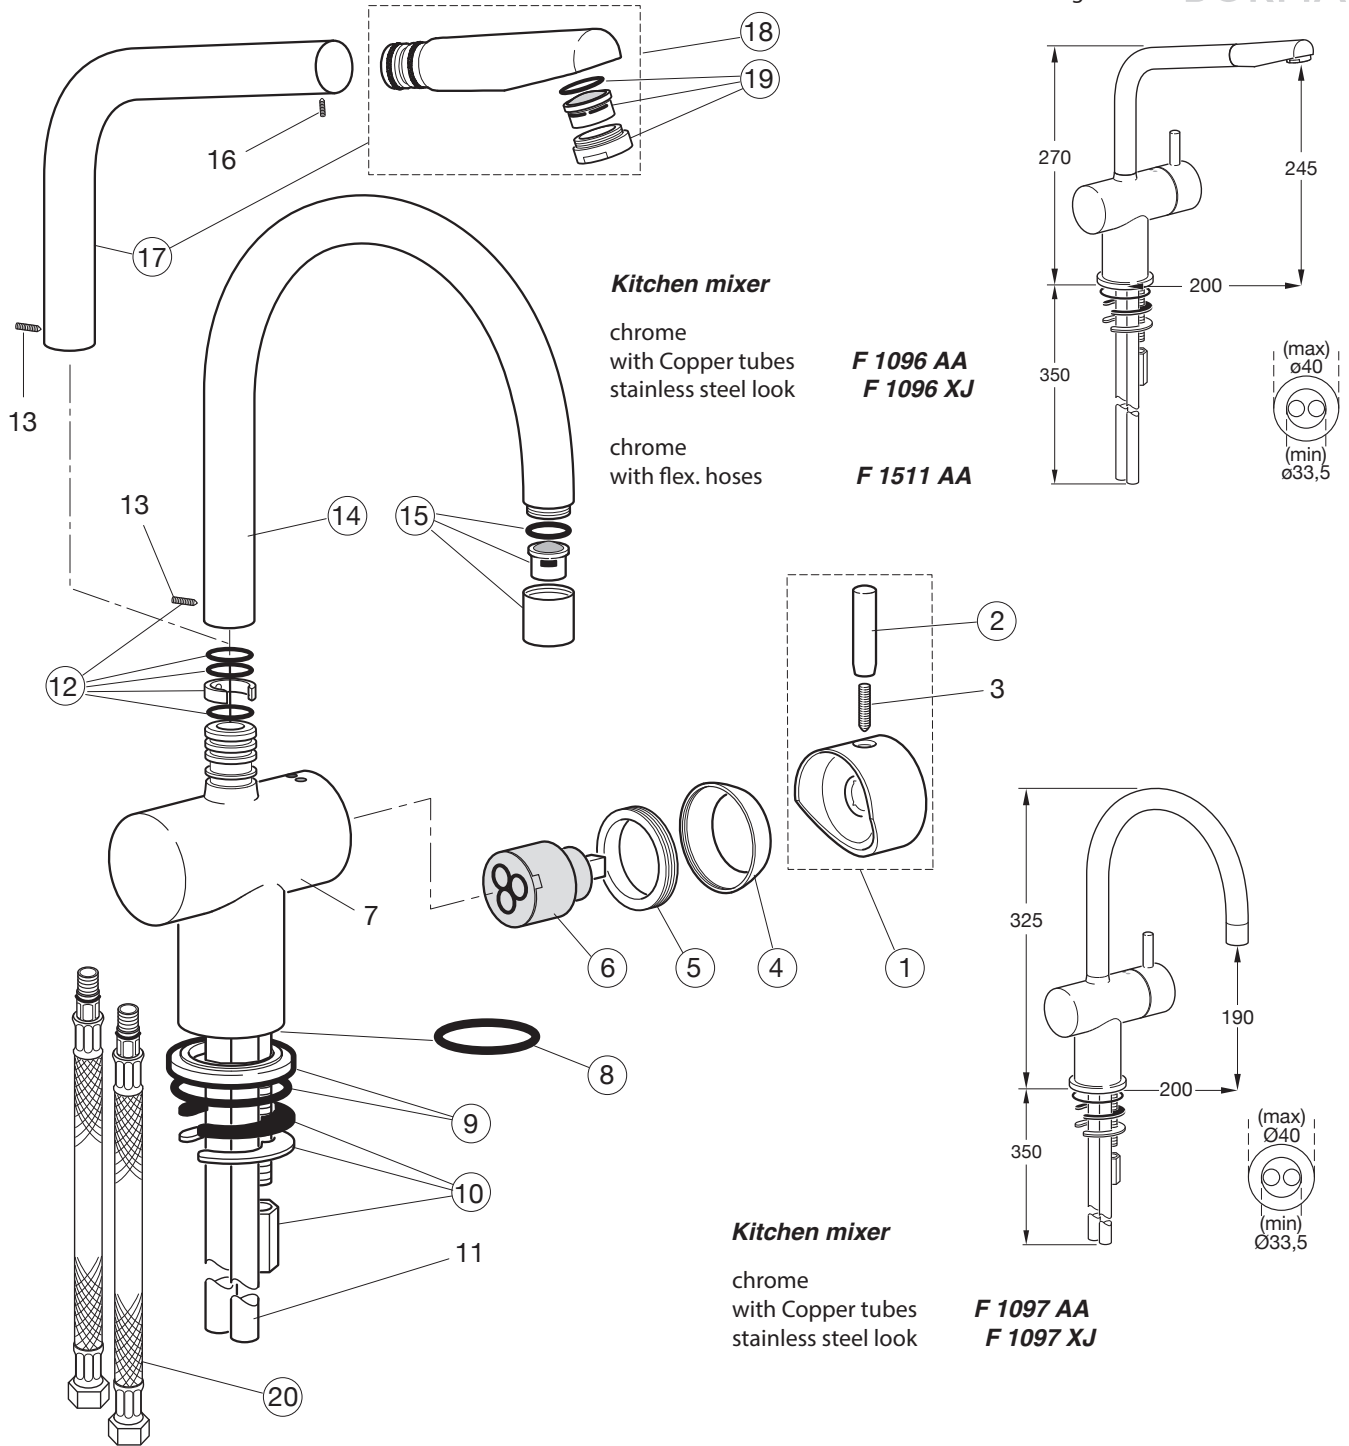

Produced from:

baugleich mit BORMA

Replace XX with the appropriate finish code
 chrome = AA,
 stainless steel look = XJ,

Example Spare part order:
 F 960 197 AA in chrome
 F 960 197 XJ in stainless steel

Pos.	Description	Part-Number	Qty.	Pos.	Description	Part-Number	Qty.
1	Handle with pin	F 960 197 XX	1 pcs	10	Fixing Set	F 960 217 NU	1 set
2	Pin for handle 45mm	F 960 107 XX	1 pcs	11	Copper tubes		
	Pin for handle 65mm	F 960 004 XX	1 pcs	12	Repair kit spout	F 960 023 NU	1 set
	Pin for handle 90mm	F 960 420 XX	1 pcs	13	Screw		
3	Screw M5 x 25			14	Spout with Aerator compl.	F 960 219 XX	1 pcs
4	Cap	F 960 111 XX	1 pcs	15	Aerator compl.	F 960 231 XX	1 pcs
5	Clamping nut M37 x 1	F 960 112 NU	1 pcs	16	Screw for spout fixation		
6	Cartridge compl. 35 Cice	A 960 567 NU	1 pcs	17	Spout compl.	F 960 511 XX	1 pcs
7	Body for Kitchen			18	Spout with Aerator	F 960 440 XX	1 pcs
8	O - Ring Ø 40 x 3	F 960 185 NU	1 pcs	19	Aerator compl.	A 960 321 XX	1 pcs
9	Rosette with O-Ring	F 960 173 XX	1 pcs	20	Flexible hoses G3/8	A 963 305 NU	1 pcs