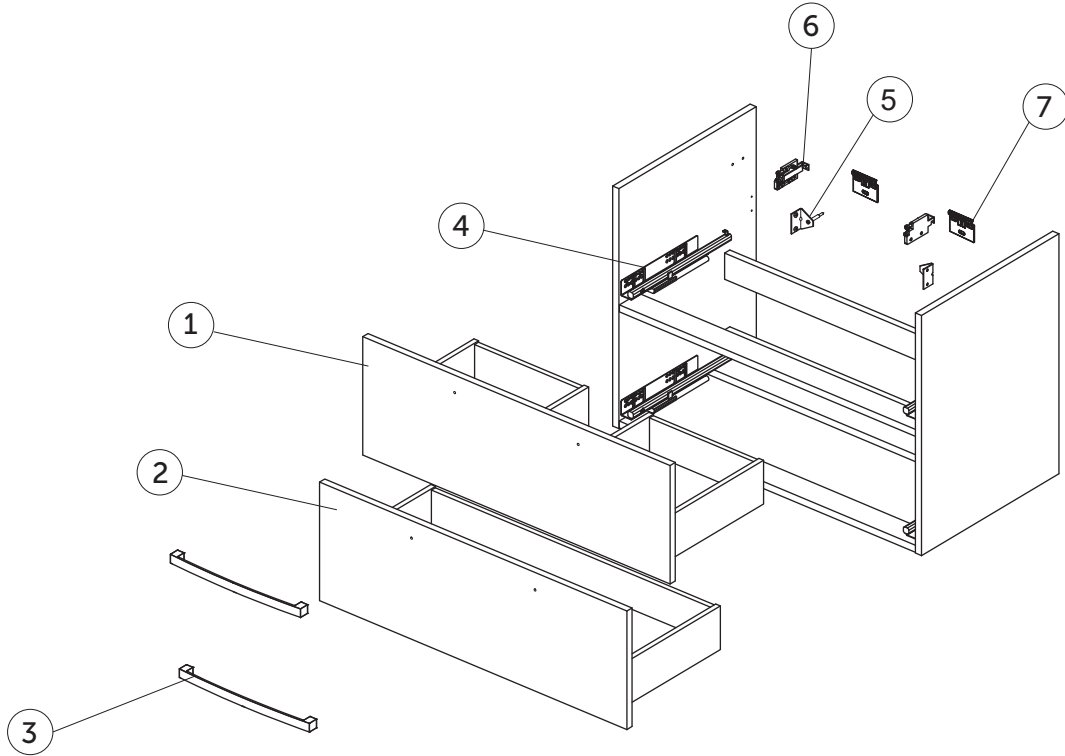

# SPARE PARTS

Basin unit 800  
2 drawers

Item	Description	Colour/Finish	Code No.	Quantity
1	Upper drawer 80	WG - White SG - Gray * OS - Oak LG - Lava Grey **	EF027WG EF027SG EF027OS EF027LG	1
2	Lower drawer 80	WG - White SG - Gray * OS - Oak LG - Lava Grey **	EF028WG EF028SG EF028OS EF028LG	1
3	Handle + screws		EF02267	1
4	Set Runner Hettich		EF02367	Pair
5	L-Bracket support		EF02467	1
6	Set Scarpi hanging bracket		EF02567	Pair
7	Wall hanging bracket		EF02667	2