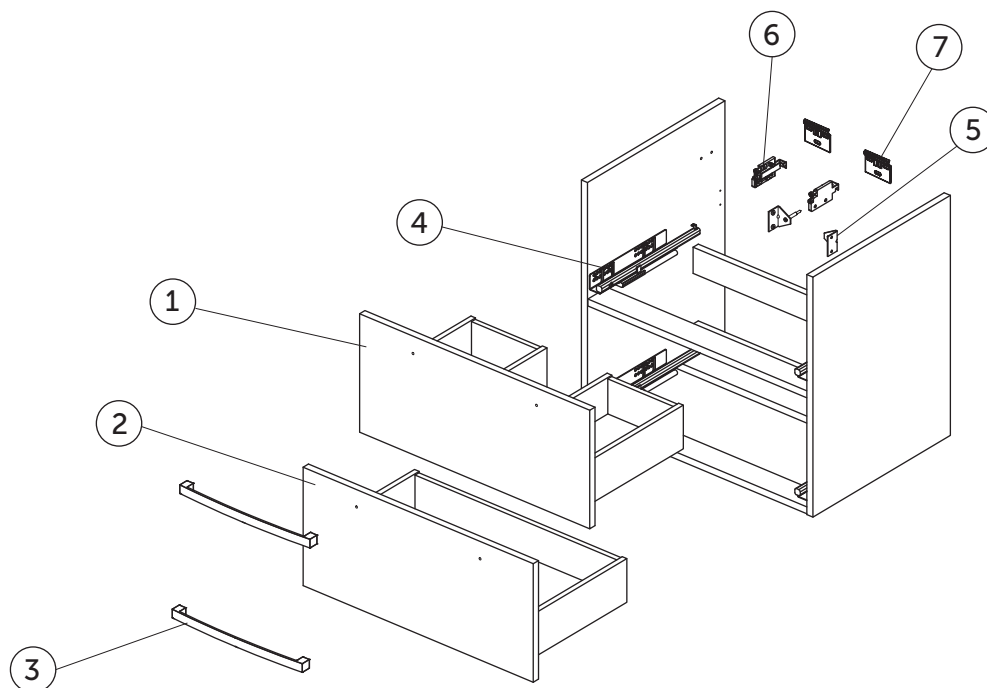

# SPARE PARTS

Basin unit 600  
2 drawers

Item	Description	Colour/Finish	Code No.	Quantity
1	Upper drawer 60	WG - White SG - Gray * OS - Oak LG - Lava Grey **	EF020WG EF020SG EF020OS EF020LG	1
2	Lower drawer 60	WG - White SG - Gray * OS - Oak LG - Lava Grey **	EF021WG EF021SG EF021OS EF021LG	1
3	Handle + screws		EF02267	1
4	Set Runner Hettich		EF02367	Pair
5	L-Bracket support		EF02467	1
6	Set Scarpi hanging bracket		EF02567	Pair
7	Wall hanging bracket		EF02667	2