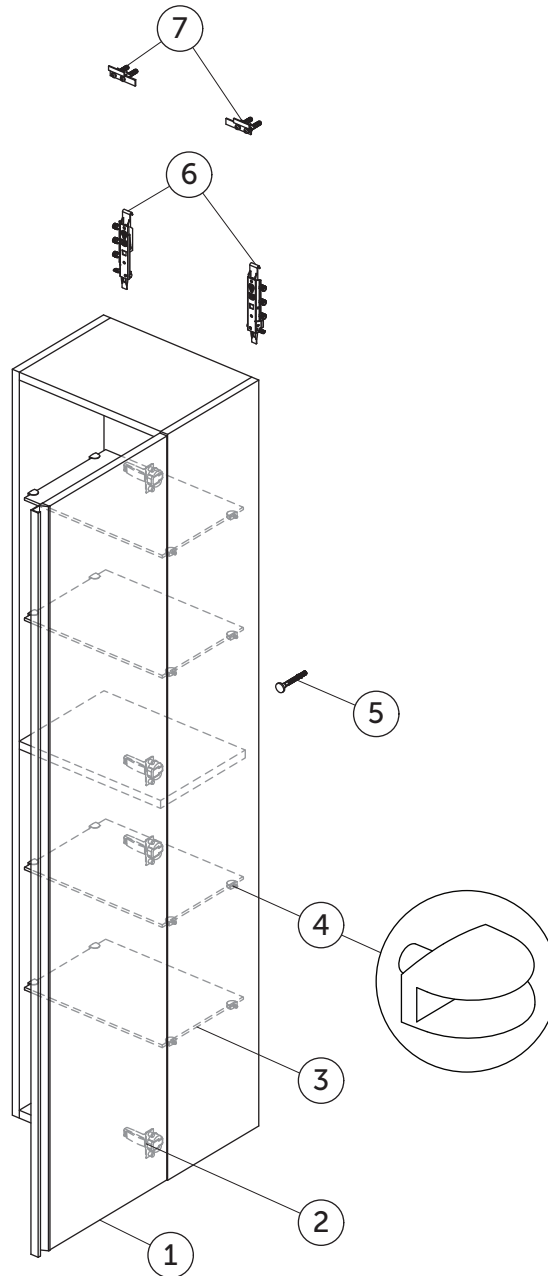

# SPARE PARTS

Column Unit 1700  
1 door

Item	Description	Colour/Finish	Code No.	Quantity
1	Column door panel 1696 x 397	WG - Glossy White Y2 - Matt Anthracite PA - Dark Walnut PB - Gold Oak	TV884WG TV884Y2 TV884PA TV884PB	1
2	Hinge KIT for door Soft close (hinge and plate)		TV38567	1 + 1
3	Glass shelf P300		TV375RQ	1
4	Glass shelf holder KIT		RV11767	4
5	Safety KIT Fisher (screw, plug, washer, cap)		TV38667	4
6	Hanging brackets KIT 2		RV11967	pair
7	Wall fixation KIT 2		RV11867	10