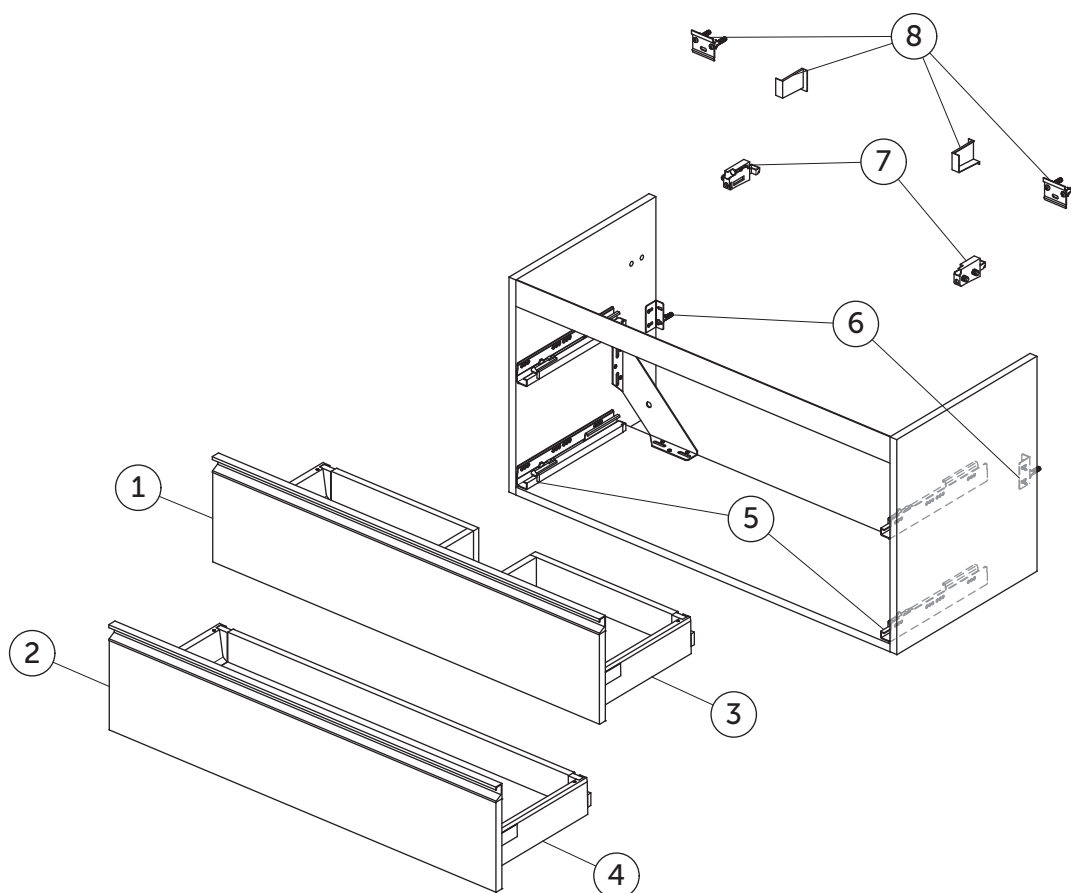

SPARE PARTS

Basin unit 1000
2 drawers

Item	Description	Colour/Finish	Code No.	Quantity
1	Upper drawer front panel 997 x 206	WG - Glossy White Y2 - Matt Anthracite PA - Dark Walnut PB - Gold Oak	TV881WG TV867Y2 TV867PA TV881PB	1
2	Lower drawer front panel 997 x 206	WG - Glossy White Y2 - Matt Anthracite PA - Dark Walnut PB - Gold Oak	TV882WG TV868Y2 TV868PA TV882PB	1
3	Upper drawer structure 100	Y2 - Matt Anthracite	TV869Y2	1
4	Lower drawer structure 100	Y2 - Matt Anthracite	TV870Y2	1
5	Runner 300 KIT		RV07467	pair
6	Safety KIT (brackets, screws, plugs)		TV38767	12
7	Hanging brackets KIT 1		RV08267	pair
8	Wall fixation KIT 1		RV08167	12