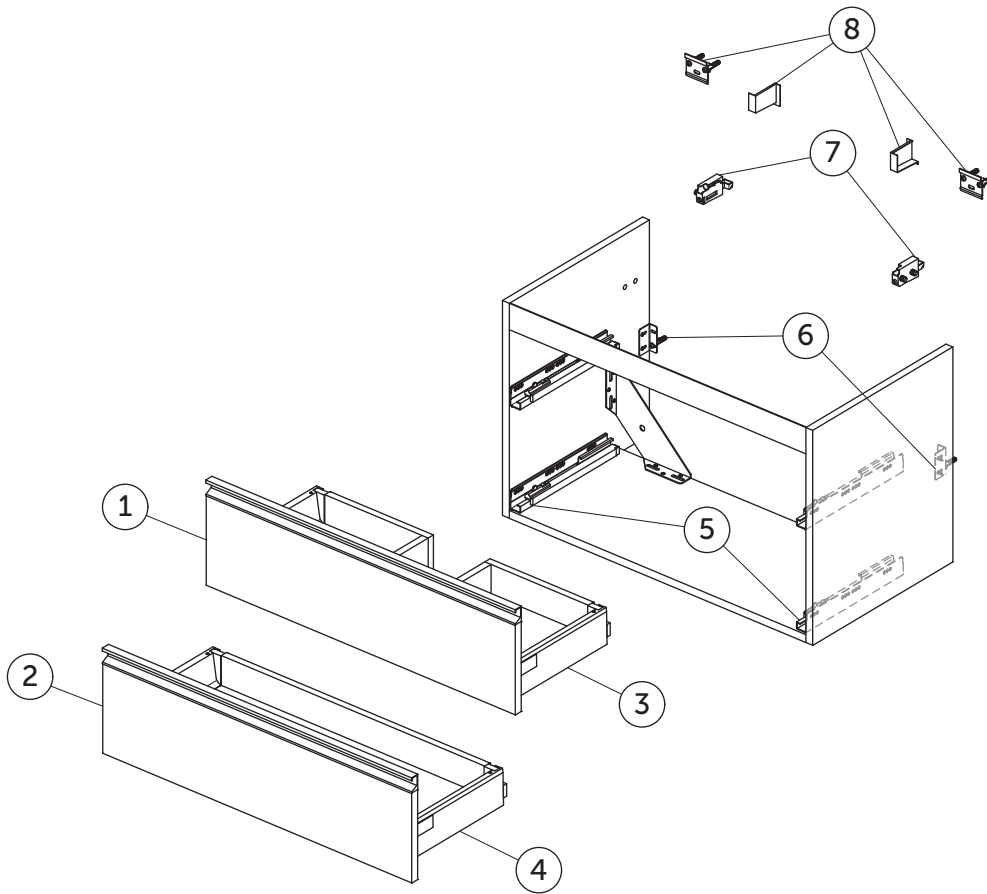

SPARE PARTS

Basin unit 800
2 drawers

Item	Description	Colour/Finish	Code No.	Quantity
1	Upper drawer front panel 797 x 206	WG - Glossy White Y2 - Matt Anthracite PA - Dark Walnut PB - Gold Oak	TV879WG TV863Y2 TV863PA TV879PB	1
2	Lower drawer front panel 797 x 206	WG - Glossy White Y2 - Matt Anthracite PA - Dark Walnut PB - Gold Oak	TV880WG TV864Y2 TV864PA TV880PB	1
3	Upper drawer structure 80	Y2 - Matt Anthracite	TV865Y2	1
4	Lower drawer structure 80	Y2 - Matt Anthracite	TV866Y2	1
5	Runner 300 KIT		RV07467	pair
6	Safety KIT (brackets, screws, plugs)		TV38767	12
7	Hanging brackets KIT 1		RV08267	pair
8	Wall fixation KIT 1		RV08167	12