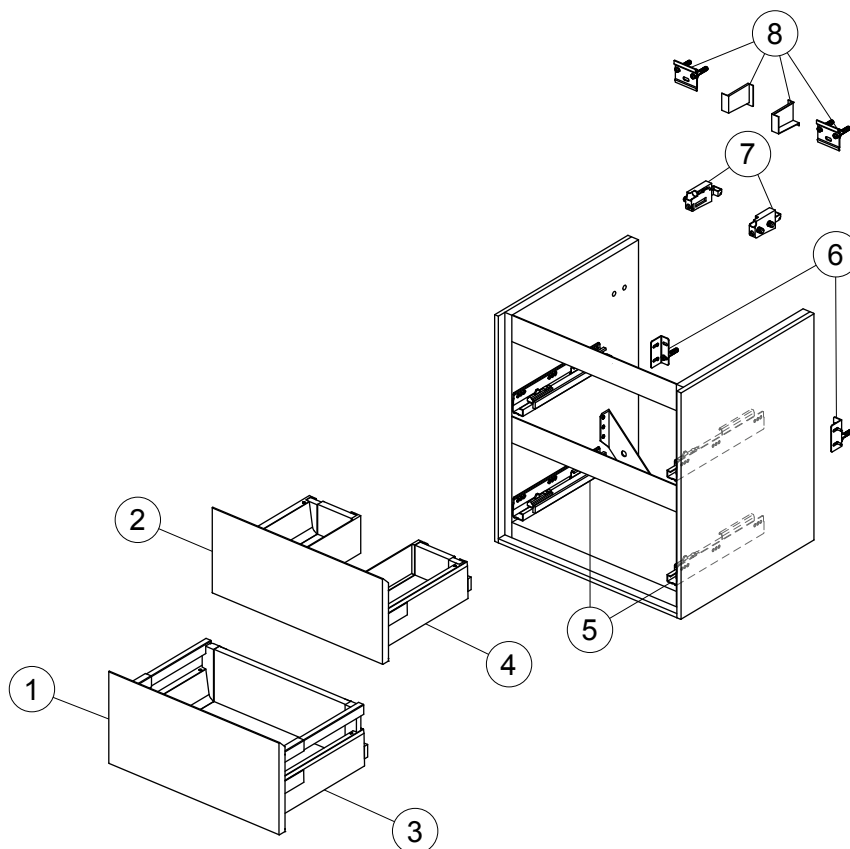

Spare parts

Basin unit 480 for Cube basin 550

Item	Description	Colour/Finish		Code No.	Quantity
		Outside Finish	Accent Finish		
1	Lower drawer front panel 48	B2 - Glossy White KN - Glossy White PS - Wood Light Grey UK - Wood Light Brown	Matt White Matt Light Grey Matt White Matt Light Brown	EF747B2 EF747B2 EF747PS EF747UK	1
2	Upper drawer front panel 48	B2 - Glossy White KN - Glossy White PS - Wood Light Gray UK - Wood Light Brown	Matt White Matt Light Grey Matt White Matt Light Brown	EF745B2 EF745B2 EF745PS EF745UK	1
3	Lower drawer structure 48 Matt White			EF74867	1
4	Upper drawer structure 48 Matt White			EF74667	1
5	Runner 270 KIT			RV07667	Pair
6	Safety KIT (Brackets, screws, plugs)			TV38767	12
7	Hanging brackets KIT 1			RV08267	Pair
8	Wall fixation KIT 1			RV08167	12