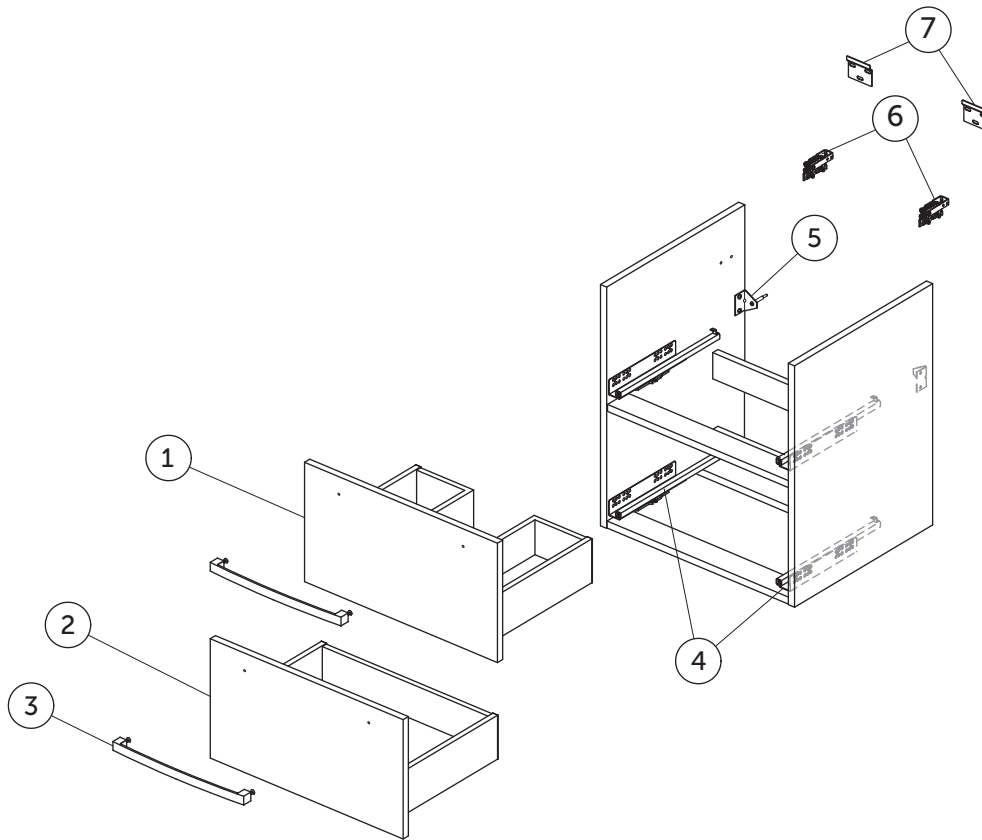

# SPARE PARTS

Basin unit 500  
2 drawers

Item	Description	Colour/Finish	Code No.	Quantity
1	Upper drawer 50	WG - White SG - Gray OS - Oak TI - Mid Gray	EF615WG EF615SG EF615OS EF615TI	1
2	Lower drawer 50	WG - White SG - Gray OS - Oak TI - Mid Gray	EF616WG EF616SG EF616OS EF616TI	1
3	Handle with screws		EF58367	1
4	Runner Hettich 300		EF58867	Pair
5	L-Bracket support		EF58567	1
6	Scarpi-4 hanging bracket KIT		EF58667	Pair
7	Wall fixation KIT BU		EF58767	2

# SPARE PARTS

Basin unit 500  
2 drawers

Item	Description	Colour/Finish	Code No.	Quantity
1	Upper drawer 50	WG - White SG - Gray * LG - Lava Grey **	EW115WG EW115SG EW115LG	1
2	Lower drawer 50	WG - White SG - Gray * LG - Lava Grey **	EW116WG EW116SG EW116LG	1
3	Handle with screws		EF02267	1
4	Runner Hettich 300		EF02367	Pair
5	L-Bracket support		EF02467	1
6	Scarpi-4 hanging bracket KIT		EF02567	Pair
7	Wall fixation KIT BU		EF02667	2