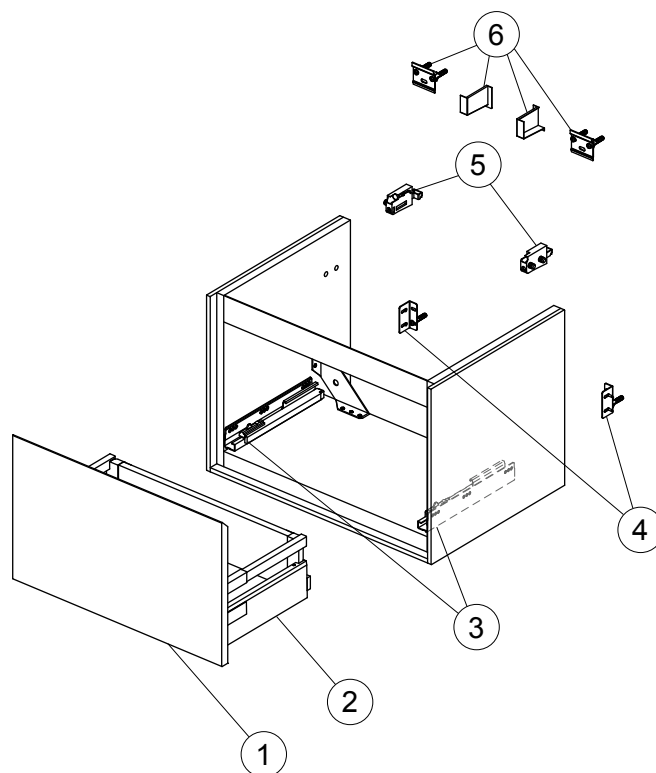

Item	Description	Colour/Finish		Code No.	Quantity
		Outside Finish	Accent Finish		
1	Drawer front panel 58	B2 - Glossy White KN - Glossy White EQ - Glossy Light Gray PS - Wood Light Gray UK - Wood Light Brown VY - Matt Dark Brown	Matt White Matt Light Gray Matt White Matt White Matt Light Brown Matt White	EF576B2 EF576B2 EF576EQ EF576PS EF576UK EF576VY	1
2	Upper drawer structure 58 Matt White			EF57767	1
3	Runner 260 KIT			EF53767	Pair
4	Safety KIT (Brackets, screws & plugs)			EF53967	10
5	Hanging brackets KIT BU			EF54167	Pair
6	Wall fixation KIT BU			EF54267	18

Item	Description	Colour/Finish		Code No.	Quantity
		Outside Finish	Accent Finish		
1	Drawer front panel 58	B2 - Glossy White KN - Glossy White EQ - Glossy Light Grey PS - Wood Light Grey UK - Wood Light Brown VY - Matt Dark Brown	Matt White Matt Light Grey Matt White Matt White Matt Light Brown Matt White	EF682B2 EF682B2 EF682EQ EF682PS EF682UK EF682VY	1
2	Drawer structure 58 Matt White			EF68367	1
3	Runner 270 KIT Blum			RV07667	Pair
4	Safety KIT (Brackets, screws & plugs)			TV38767	12
5	Hanging brackets KIT 1			RV08267	Pair
6	Wall fixation KIT 1			RV08167	12