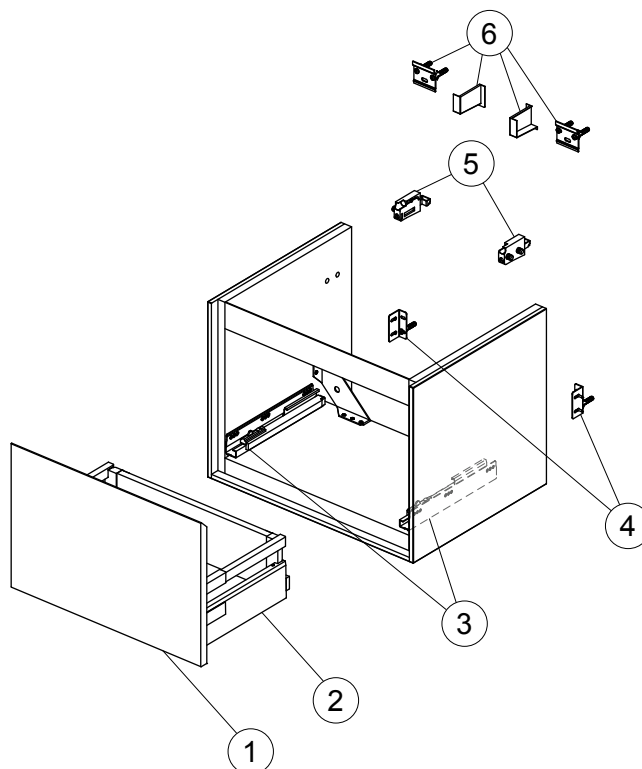

Item	Description	Colour/Finish		Code No.	Quantity
		Outside Finish	Accent Finish		
1	Drawer front panel 53	B2 - Glossy White KN - Glossy White EQ - Glossy Light Gray PS - Wood Light Gray UK - Wood Light Brown VY - Matt Dark Brown	Matt White Matt Light Gray Matt White Matt White Matt Light Brown Matt White	EF574B2 EF574B2 EF574EQ EF574PS EF574UK EF574VY	1
2	Upper drawer structure 53 Matt White			EF57567	1
3	Runner 260 KIT			EF53767	Pair
4	Safety KIT (Brackets, screws & plugs)			EF53967	10
5	Hanging brackets KIT BU			EF54167	Pair
6	Wall fixation KIT BU			EF54267	18

Item	Description	Colour/Finish		Code No.	Quantity
		Outside Finish	Accent Finish		
1	Drawer front panel 53	B2 - Glossy White KN - Glossy White EQ - Glossy Light Grey PS - Wood Light Grey UK - Wood Light Brown VY - Matt Dark Brown	Matt White Matt Light Grey Matt White Matt White Matt Light Brown Matt White	EF680B2 EF680B2 EF680EQ EF680PS EF680UK EF680VY	1
2	Upper drawer structure 53 Matt White			EF68167	1
3	Runner 270 KIT Blum			RV07667	Pair
4	Safety KIT (Brackets, screws & plugs)			TV38767	12
5	Hanging brackets KIT 1			RV08267	Pair
6	Wall fixation KIT 1			RV08167	12