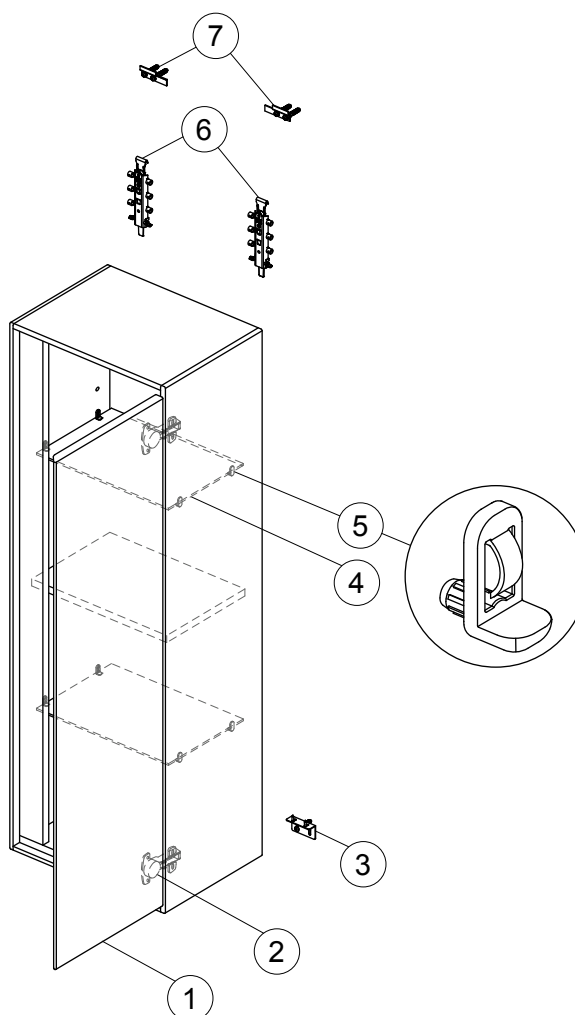

Item	Description	Colour/Finish		Code No.	Quantity
		Outside Finish	Accent Finish		
1	Half column door panel (No hinge)	B2 - Glossy White KN - Glossy White EQ - Glossy Light Gray PS - Wood Light Gray UK - Wood Light Brown VY - Matt Dark Brown	Matt White Matt Light Gray Matt White Matt White Matt Light Brown Matt White	EF579B2 EF579B2 EF579EQ EF579PS EF579UK EF579VY	1
2	Hinge KIT for door (Soft close hinge and plate)			EF58167	1 + 1
3	Safety KIT (Brackets, screws, plugs)			EF53967	10
4	Glass shelf 230			EF580RQ	1
5	Shelf holder KIT			CV197AA	4
6	Hanging brackets KIT Column			EF58267	Pair
7	Wall fixation KIT Column			CV21267	10

Item	Description	Colour/Finish		Code No.	Quantity
		Outside Finish	Accent Finish		
1	Half column door panel (No hinge)	B2 - Glossy White KN - Glossy White EQ - Glossy Light Grey PS - Wood Light Grey UK - Wood Light Brown VY - Matt Dark Brown	Matt White Matt Light Grey Matt White Matt White Matt Light Brown Matt White	EF685B2 EF685B2 EF685EQ EF685PS EF685UK EF685VY	1
2	Hinge KIT for door SC HO BLUM 71B3680 (Soft close hinge and plate)			TV64067	1 + 1
3	Safety KIT (Brackets, screws, plugs)			TV38767	12
4	Glass shelf 230			EF686RQ	1
5	Glass shelf holder KIT	Transparent plastic		EF68767	4
6	Hanging brackets KIT 2			RV11967	Pair
7	Wall fixation KIT 2			RV11867	10