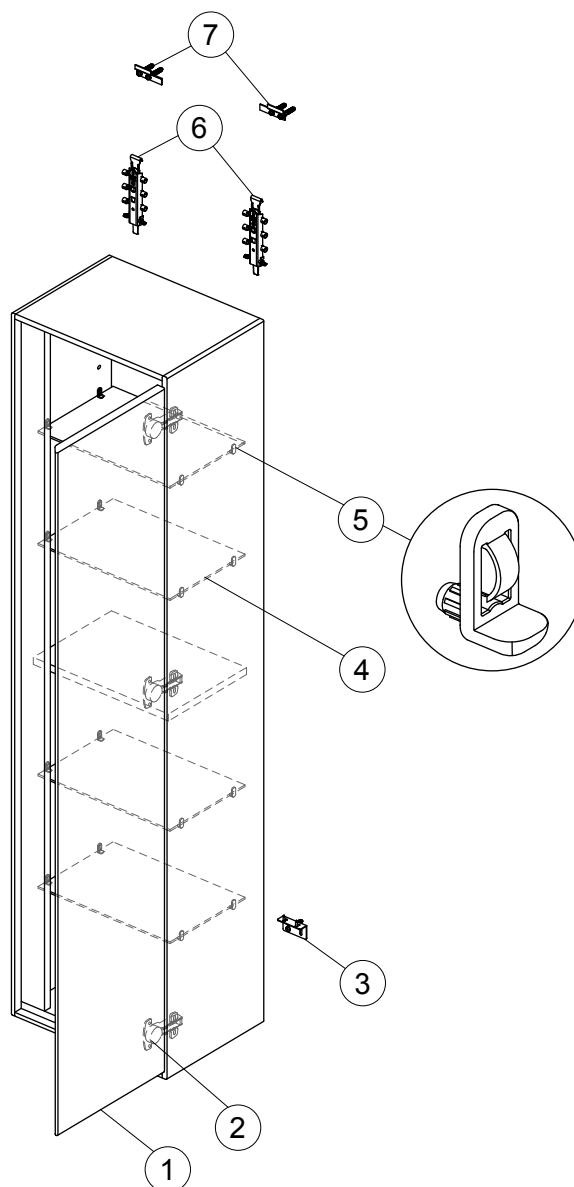

Item	Description	Colour/Finish		Code No.	Quantity
		Outside Finish	Accent Finish		
1	Column door panel (No hinge)	B2 - Glossy White KN - Glossy White EQ - Glossy Light Gray PS - Wood Light Gray UK - Wood Light Brown VY - Matt Dark Brown	Matt White Matt Light Gray Matt White Matt White Matt Light Brown Matt White	EF578B2 EF578B2 EF578EQ EF578PS EF578UK EF578VY	1
2	Hinge KIT for door (Soft close hinge and plate)			EF58167	1 + 1
3	Safety KIT (Brackets, screws, plugs)			EF53967	10
4	Glass shelf 230			EF580RQ	1
5	Shelf holder KIT			CV197AA	4
6	Hanging brackets KIT Column			EF58267	Pair
7	Wall fixation KIT Column			CV21267	10

Item	Description	Colour/Finish		Code No.	Quantity
		Outside Finish	Accent Finish		
1	Column door panel (No hinge)	B2 - Glossy White KN - Glossy White EQ - Glossy Light Grey PS - Wood Light Grey UK - Wood Light Brown VY - Matt Dark Brown	Matt White Matt Light Grey Matt White Matt White Matt Light Brown Matt White	EF684B2 EF684B2 EF684EQ EF684PS EF684UK EF684VY	1
2	Hinge KIT for door SC HO BLUM 71B3680 (Soft close hinge and plate)			TV64067	1 + 1
3	Safety KIT (Brackets, screws, plugs)			TV38767	12
4	Glass shelf 230			EF686RQ	1
5	Glass shelf holder KIT	Transparent plastic		EF68767	4
6	Hanging brackets KIT 2			RV11967	Pair
7	Wall fixation KIT 2			RV11867	10