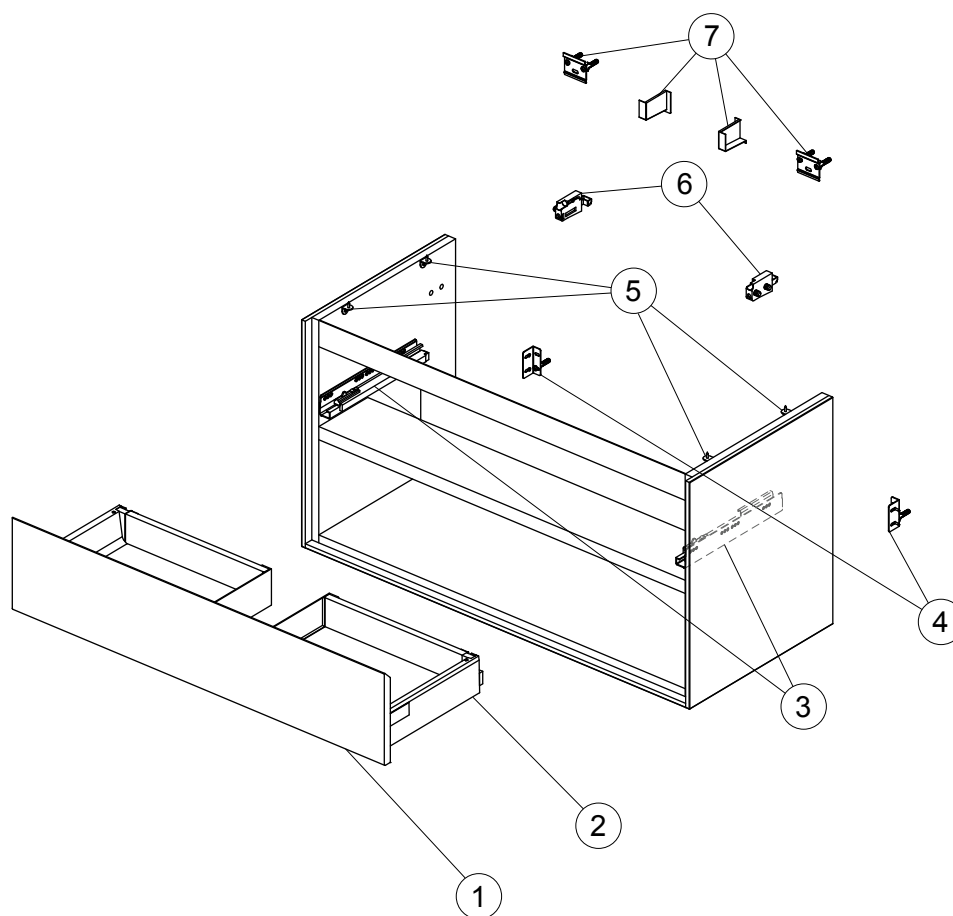

Item	Description	Colour/Finish		Code No.	Quantity
		Outside Finish	Accent Finish		
1	Drawer front panel OS 100	B2 - Glossy White KN - Glossy White EQ - Glossy Light Gray PS - Wood Light Gray UK - Wood Light Brown VY - Matt Dark Brown	Matt White Matt Light Gray Matt White Matt White Matt Light Brown Matt White	EF567B2 EF567B2 EF567EQ EF567PS EF567UK EF567VY	1
2	Upper drawer structure 100 Matt White			EF55567	1
3	Runner 300 KIT			EF53867	Pair
4	Safety KIT (Brackets, screws, plugs)			EF53967	10
5	TOP brackets KIT (Brackets & screws)			EF54067	17
6	Hanging brackets KIT BU			EF54167	Pair
7	Wall fixation KIT BU			EF54267	18

Item	Description	Colour/Finish		Code No.	Quantity
		Outside Finish	Accent Finish		
1	Drawer front panel OS 100	B2 - Glossy White KN - Glossy White EQ - Glossy Light Grey PS - Wood Light Grey UK - Wood Light Brown VY - Matt Dark Brown	Matt White Matt Light Grey Matt White Matt White Matt Light Brown Matt White	EF673B2 EF673B2 EF673EQ EF673PS EF673UK EF673VY	1
2	Upper drawer structure 100 Matt White			EF66167	1
3	Runner 300 KIT			RV07467	Pair
4	Safety KIT (Brackets, screws, plugs)			TV38767	12
5	TOP brackets KIT (Brackets & screws)			TV38367	12
6	Hanging brackets KIT 1			RV08267	Pair
7	Wall fixation KIT 1			RV08167	12