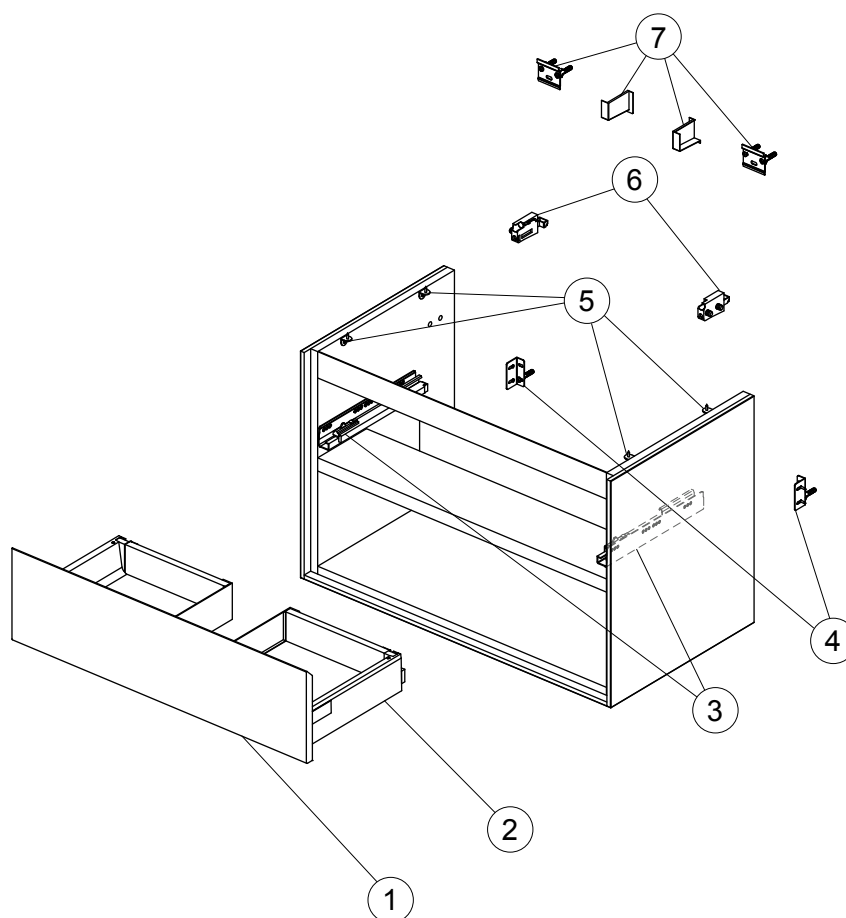

Item	Description	Colour/Finish		Code No.	Quantity
		Outside Finish	Accent Finish		
1	Drawer front panel OS 80	B2 - Glossy White KN - Glossy White EQ - Glossy Light Gray PS - Wood Light Gray UK - Wood Light Brown VY - Matt Dark Brown	Matt White Matt Light Gray Matt White Matt White Matt Light Brown Matt White	EF566B2 EF566B2 EF566EQ EF566PS EF566UK EF566VY	1
2	Upper drawer structure 80 Matt White			EF55167	1
3	Runner 300 KIT			EF53867	Pair
4	Safety KIT (Brackets, screws, plugs)			EF53967	10
5	TOP brackets KIT (Brackets & screws)			EF54067	17
6	Hanging brackets KIT BU			EF54167	Pair
7	Wall fixation KIT BU			EF54267	18

Item	Description	Colour/Finish		Code No.	Quantity
		Outside Finish	Accent Finish		
1	Drawer front panel OS 80	B2 - Glossy White KN - Glossy White EQ - Glossy Light Grey PS - Wood Light Grey UK - Wood Light Brown VY - Matt Dark Brown	Matt White Matt Light Grey Matt White Matt White Matt Light Brown Matt White	EF672B2 EF672B2 EF672EQ EF672PS EF672UK EF672VY	1
2	Upper drawer structure 80 Matt White			EF65767	1
3	Runner 300 KIT			RV07467	Pair
4	Safety KIT (Brackets, screws, plugs)			TV38767	12
5	TOP brackets KIT (Brackets & screws)			TV38367	12
6	Hanging brackets KIT 1			RV08267	Pair
7	Wall fixation KIT 1			RV08167	12