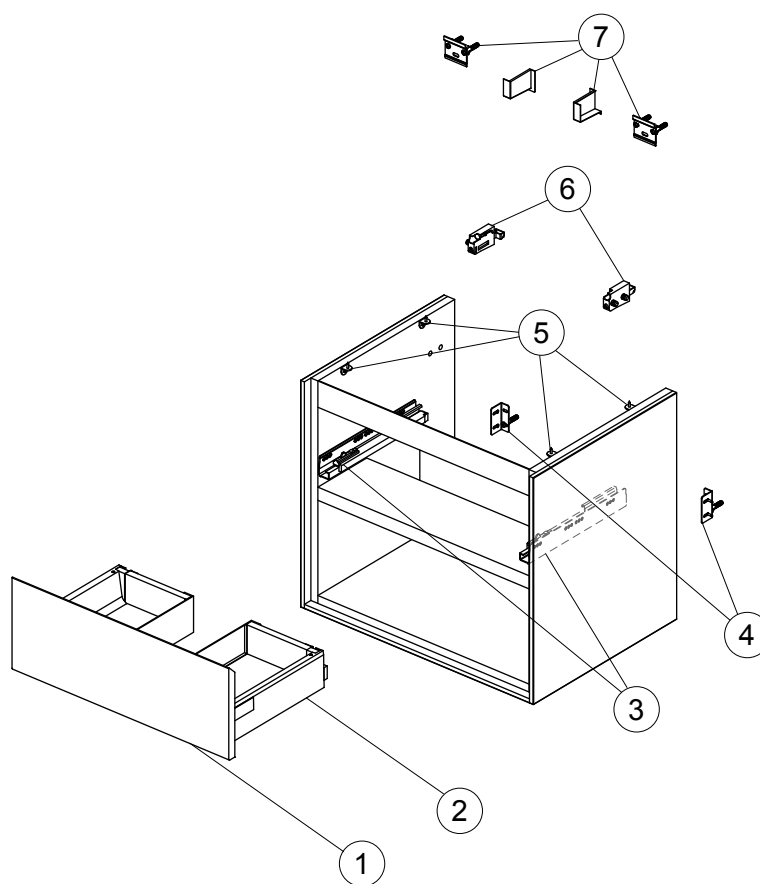

Item	Description	Colour/Finish		Code No.	Quantity
		Outside Finish	Accent Finish		
1	Drawer front panel OS 60	B2 - Glossy White KN - Glossy White EQ - Glossy Light Gray PS - Wood Light Gray UK - Wood Light Brown VY - Matt Dark Brown	Matt White Matt Light Gray Matt White Matt White Matt Light Brown Matt White	EF565B2 EF565B2 EF565EQ EF565PS EF565UK EF565VY	1
2	Upper drawer structure 60 Matt White			EF54767	1
3	Runner 300 KIT			EF53867	Pair
4	Safety KIT (Brackets, screws, plugs)			EF53967	10
5	TOP brackets KIT (Brackets & screws)			EF54067	17
6	Hanging brackets KIT BU			EF54167	Pair
7	Wall fixation KIT BU			EF54267	18

Item	Description	Colour/Finish		Code No.	Quantity
		Outside Finish	Accent Finish		
1	Drawer front panel OS 60	B2 - Glossy White KN - Glossy White EQ - Glossy Light Grey PS - Wood Light Grey UK - Wood Light Brown VY - Matt Dark Brown	Matt White Matt Light Grey Matt White Matt White Matt Light Brown Matt White	EF671B2 EF671B2 EF671EQ EF671PS EF671UK EF671VY	1
2	Upper drawer structure 60 Matt White			EF65367	1
3	Runner 300 KIT			RV07467	Pair
4	Safety KIT (Brackets, screws, plugs)			TV38767	12
5	TOP brackets KIT (Brackets & screws)			TV38367	12
6	Hanging brackets KIT 1			RV08267	Pair
7	Wall fixation KIT 1			RV08167	12