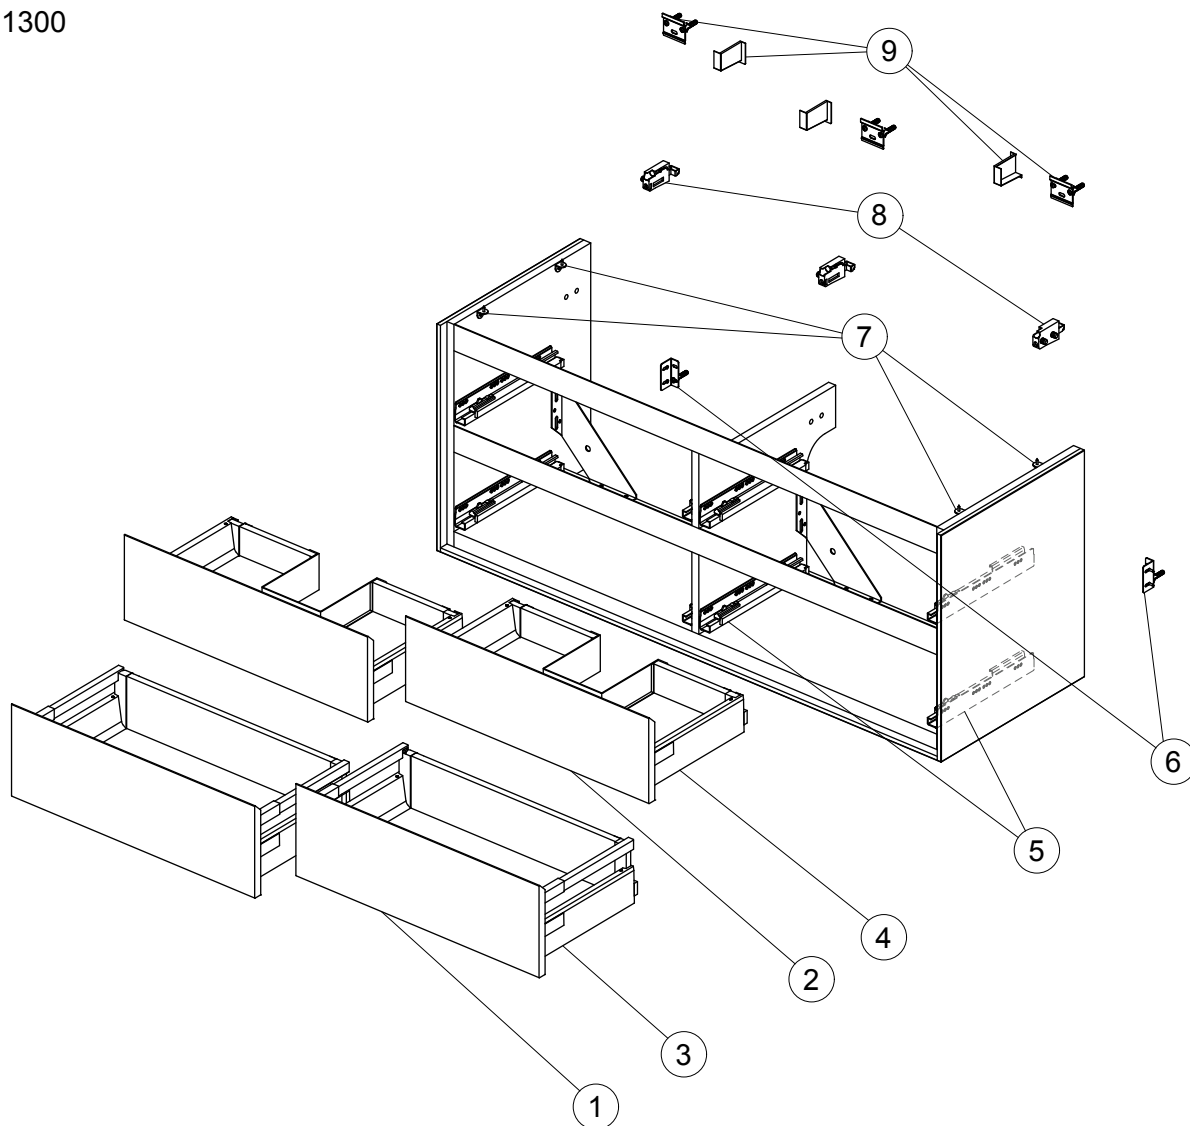

Item	Description	Colour/Finish		Code No.	Quantity
		Outside Finish	Accent Finish		
1	Lower drawer front panel 130	B2 - Glossy White KN - Glossy White EQ - Glossy Light Gray PS - Wood Light Gray UK - Wood Light Brown VY - Matt Dark Brown	Matt White Matt Light Gray Matt White Matt White Matt Light Brown Matt White	EF562B2 EF562B2 EF562EQ EF562PS EF562UK EF562VY	1
2	Upper drawer front panel 130	B2 - Glossy White KN - Glossy White EQ - Glossy Light Gray PS - Wood Light Gray UK - Wood Light Brown VY - Matt Dark Brown	Matt White Matt Light Gray Matt White Matt White Matt Light Brown Matt White	EF561B2 EF561B2 EF561EQ EF561PS EF561UK EF561VY	1
3	Lower drawer structure 130 Matt White			EF56467	1
4	Upper drawer structure 130 Matt White			EF56367	1
5	Runner 300 KIT			EF53867	Pair
6	Safety KIT (Brackets, screws, plugs)			EF53967	10
7	TOP brackets KIT (Brackets & screws)			EF54067	17
8	Hanging brackets KIT BU			EF54167	Pair
9	Wall fixation KIT BU			EF54267	18

Item	Description	Colour/Finish		Code No.	Quantity
		Outside Finish	Accent Finish		
1	Lower drawer front panel 130	B2 - Glossy White KN - Glossy White EQ - Glossy Light Grey PS - Wood Light Grey UK - Wood Light Brown VY - Matt Dark Brown	Matt White Matt Light Grey Matt White Matt White Matt Light Brown Matt White	EF668B2 EF668B2 EF668EQ EF668PS EF668UK EF668VY	1
2	Upper drawer front panel 130	B2 - Glossy White KN - Glossy White EQ - Glossy Light Grey PS - Wood Light Grey UK - Wood Light Brown VY - Matt Dark Brown	Matt White Matt Light Grey Matt White Matt White Matt Light Brown Matt White	EF667B2 EF667B2 EF667EQ EF667PS EF667UK EF667VY	1
3	Lower drawer structure 130 Matt White			EF67067	1
4	Upper drawer structure 130 Matt White			EF66967	1
5	Runner 300 KIT			RV07467	Pair
6	Safety KIT (Brackets, screws, plugs)			TV38767	12
7	TOP brackets KIT (Brackets & screws)			TV38367	12
8	Hanging brackets KIT 1			RV08267	Pair
9	Wall fixation KIT 1			RV08167	12