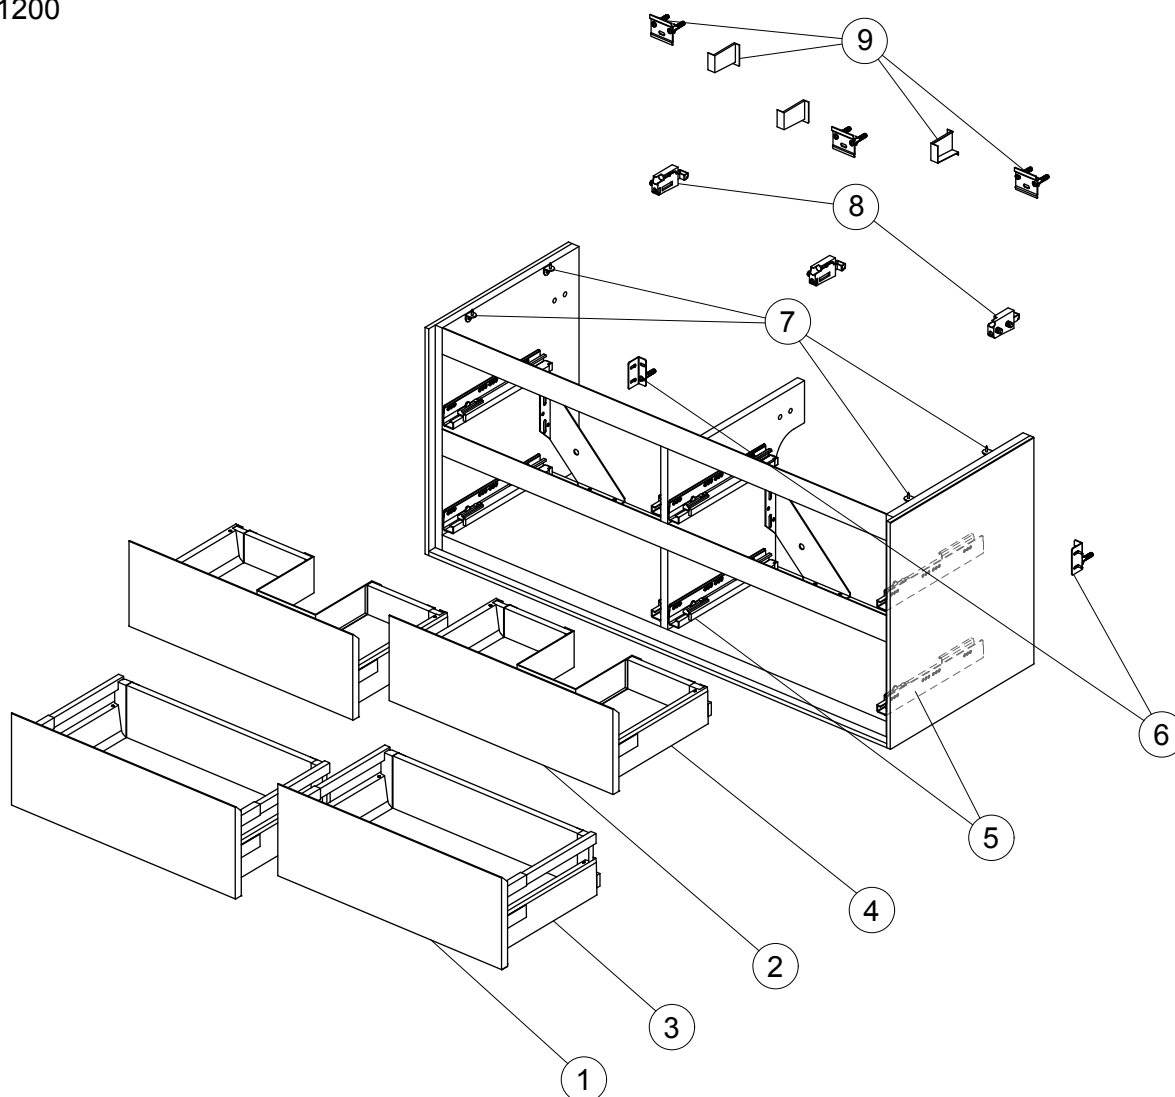

Item	Description	Colour/Finish		Code No.	Quantity
		Outside Finish	Accent Finish		
1	Lower drawer front panel 120	B2 - Glossy White	Matt White	EF558B2	1
		KN - Glossy White	Matt Light Gray	EF558B2	
		EQ - Glossy Light Gray	Matt White	EF558EQ	
		PS - Wood Light Gray	Matt White	EF558PS	
		UK - Wood Light Brown	Matt Light Brown	EF558UK	
		VY - Matt Dark Brown	Matt White	EF558VY	
2	Upper drawer front panel 120	B2 - Glossy White	Matt White	EF557B2	1
		KN - Glossy White	Matt Light Gray	EF557B2	
		EQ - Glossy Light Gray	Matt White	EF557EQ	
		PS - Wood Light Gray	Matt White	EF557PS	
		UK - Wood Light Brown	Matt Light Brown	EF557UK	
		VY - Matt Dark Brown	Matt White	EF557VY	
3	Lower drawer structure 120 Matt White			EF56067	1
4	Upper drawer structure 120 Matt White			EF55967	1
5	Runner 300 KIT			EF53867	Pair
6	Safety KIT (Brackets, screws, plugs)			EF53967	10
7	TOP brackets KIT (Brackets & screws)			EF54067	17
8	Hanging brackets KIT BU			EF54167	Pair
9	Wall fixation KIT BU			EF54267	18

Item	Description	Colour/Finish		Code No.	Quantity
		Outside Finish	Accent Finish		
1	Lower drawer front panel 120	B2 - Glossy White KN - Glossy White EQ - Glossy Light Grey PS - Wood Light Grey UK - Wood Light Brown VY - Matt Dark Brown	Matt White Matt Light Grey Matt White Matt White Matt Light Brown Matt White	EF664B2 EF664B2 EF664EQ EF664PS EF664UK EF664VY	1
2	Upper drawer front panel 120	B2 - Glossy White KN - Glossy White EQ - Glossy Light Grey PS - Wood Light Grey UK - Wood Light Brown VY - Matt Dark Brown	Matt White Matt Light Grey Matt White Matt White Matt Light Brown Matt White	EF663B2 EF663B2 EF663EQ EF663PS EF663UK EF663VY	1
3	Lower drawer structure 120 Matt White			EF66667	1
4	Upper drawer structure 120 Matt White			EF66567	1
5	Runner 300 KIT			RV07467	Pair
6	Safety KIT (Brackets, screws, plugs)			TV38767	12
7	TOP brackets KIT (Brackets & screws)			TV38367	12
8	Hanging brackets KIT BU1			RV08267	Pair
9	Wall fixation KIT 1			RV08167	12