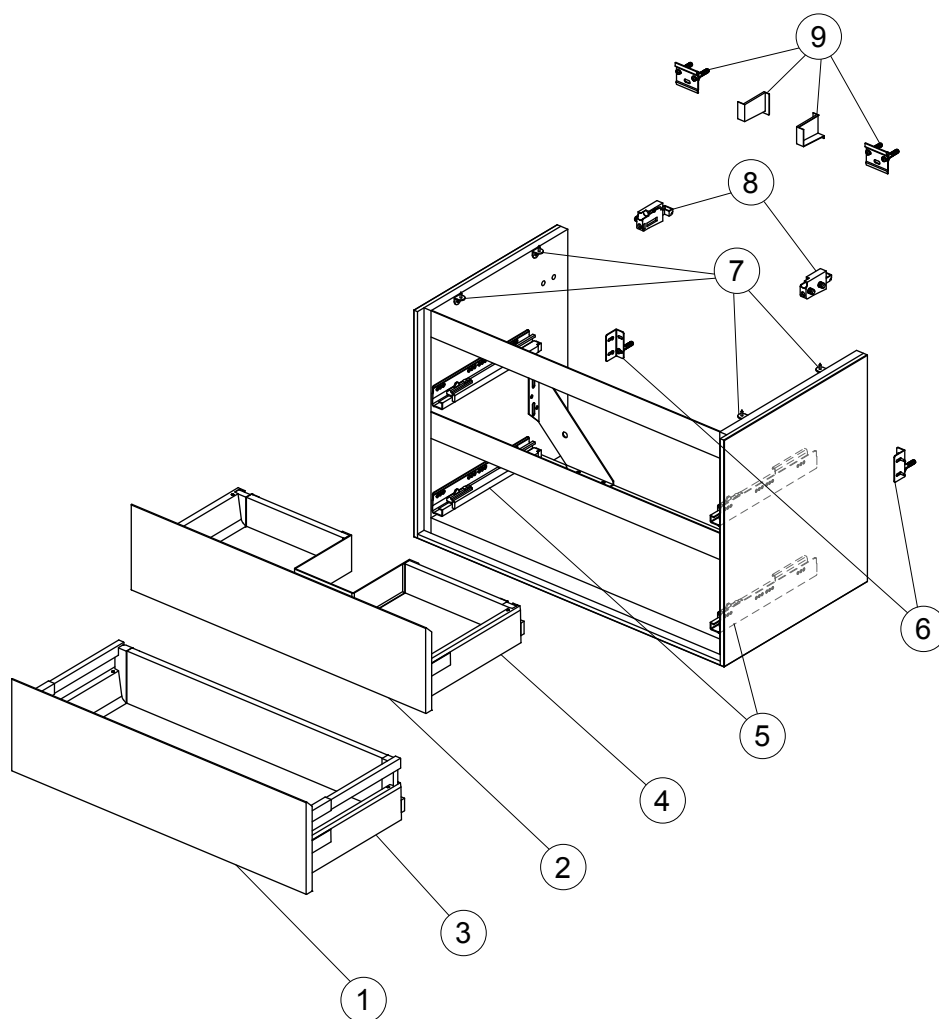

Item	Description	Colour/Finish		Code No.	Quantity
		Outside Finish	Accent Finish		
1	Lower drawer front panel 80	B2 - Glossy White KN - Glossy White EQ - Glossy Light Gray PS - Wood Light Gray UK - Wood Light Brown VY - Matt Dark Brown	Matt White Matt Light Gray Matt White Matt White Matt Light Brown Matt White	EF550B2 EF550B2 EF550EQ EF550PS EF550UK EF550VY	1
2	Upper drawer front panel 80	B2 - Glossy White KN - Glossy White EQ - Glossy Light Gray PS - Wood Light Gray UK - Wood Light Brown VY - Matt Dark Brown	Matt White Matt Light Gray Matt White Matt White Matt Light Brown Matt White	EF549B2 EF549B2 EF549EQ EF549PS EF549UK EF549VY	1
3	Lower drawer structure 80 Matt White			EF55267	1
4	Upper drawer structure 80 Matt White			EF55167	1
5	Runner 300 KIT			EF53867	Pair
6	Safety KIT (Brackets, screws, plugs)			EF53967	10
7	TOP brackets KIT (Brackets & screws)			EF54067	17
8	Hanging brackets KIT BU			EF54167	Pair
9	Wall fixation KIT BU			EF54267	18

Item	Description	Colour/Finish		Code No.	Quantity
		Outside Finish	Accent Finish		
1	Lower drawer front panel 80	B2 - Glossy White KN - Glossy White EQ - Glossy Light Grey PS - Wood Light Grey UK - Wood Light Brown VY - Matt Dark Brown	Matt White Matt Light Grey Matt White Matt White Matt Light Brown Matt White	EF656B2 EF656B2 EF656EQ EF656PS EF656UK EF656VY	1
2	Upper drawer front panel 80	B2 - Glossy White KN - Glossy White EQ - Glossy Light Grey PS - Wood Light Grey UK - Wood Light Brown VY - Matt Dark Brown	Matt White Matt Light Grey Matt White Matt White Matt Light Brown Matt White	EF655B2 EF655B2 EF655EQ EF655PS EF655UK EF655VY	1
3	Lower drawer structure 80 Matt White			EF65867	1
4	Upper drawer structure 80 Matt White			EF65767	1
5	Runner 300 KIT			RV07467	Pair
6	Safety KIT (Brackets, screws, plugs)			TV38767	12
7	TOP brackets KIT (Brackets & screws)			TV38367	12
8	Hanging brackets KIT 1			RV08267	Pair
9	Wall fixation KIT 1			RV08167	12