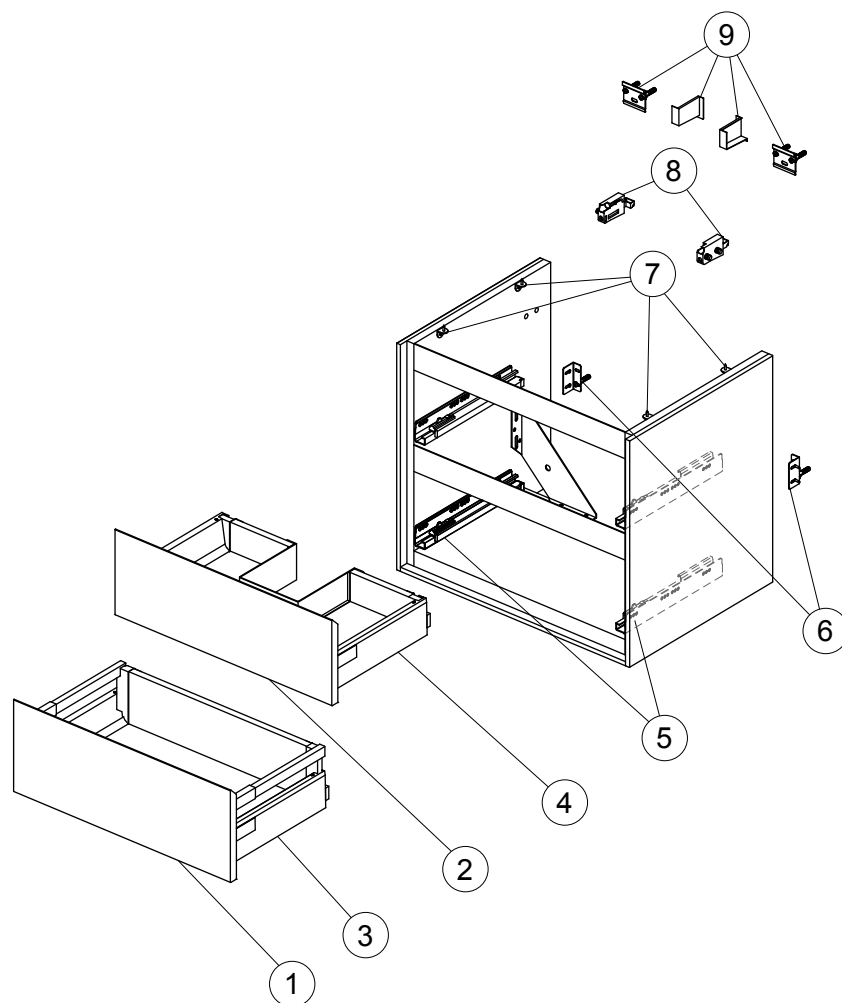

| Item | Description | Colour/Finish | | Code No. | Quantity |
|------|--------------------------------------|---|---|--|----------|
| | | Outside Finish | Accent Finish | | |
| 1 | Lower drawer front panel 60 | B2 - Glossy White KN - Glossy White EQ - Glossy Light Gray PS - Wood Light Gray UK - Wood Light Brown VY - Matt Dark Brown | Matt White Matt Light Gray Matt White Matt White Matt Light Brown Matt White | EF546B2 EF546B2 EF546EQ EF546PS EF546UK EF546VY | 1 |
| 2 | Upper drawer front panel 60 | B2 - Glossy White KN - Glossy White EQ - Glossy Light Gray PS - Wood Light Gray UK - Wood Light Brown VY - Matt Dark Brown | Matt White Matt Light Gray Matt White Matt White Matt Light Brown Matt White | EF545B2 EF545B2 EF545EQ EF545PS EF545UK EF545VY | 1 |
| 3 | Lower drawer structure 60 Matt White | | | EF54867 | 1 |
| 4 | Upper drawer structure 60 Matt White | | | EF54767 | 1 |
| 5 | Runner 300 KIT | | | EF53867 | Pair |
| 6 | Safety KIT (Brackets, screws, plugs) | | | EF53967 | 10 |
| 7 | TOP brackets KIT (Brackets & screws) | | | EF54067 | 17 |
| 8 | Hanging brackets KIT BU | | | EF54167 | Pair |
| 9 | Wall fixation KIT BU | | | EF54267 | 18 |