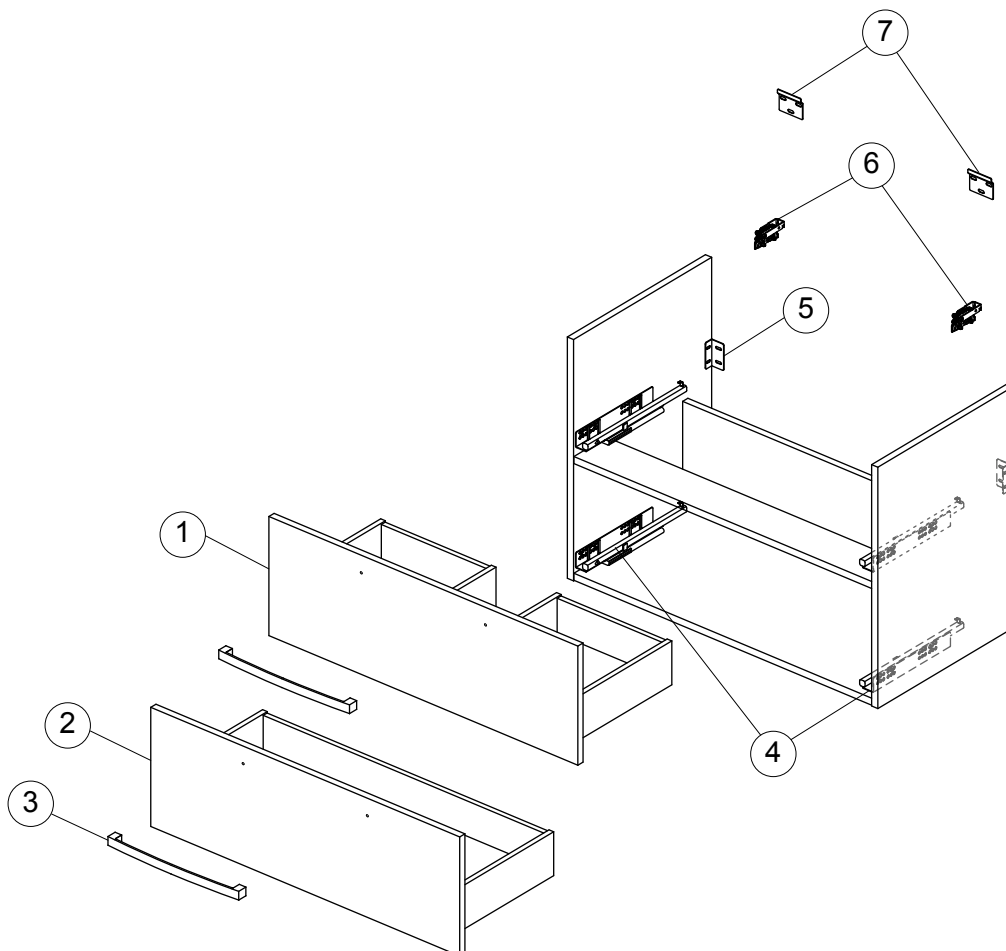

Spare parts

Basin Unit 800

Item	Description	Colour/Finish	Code No.	Quantity
1	Upper drawer 80	TI - Mid Gray	EF591TI	1
2	Lower drawer 80	TI - Mid Gray	EF614TI	1
3	Handle with screws		EF58367	1
4	Runner hettich 300		EF58867	Pair
5	L Bracket support		EF58567	1
6	Scarpi-4 hanging bracket KIT		EF58667	Pair
7	Wall fixation KIT BU		EF58767	2