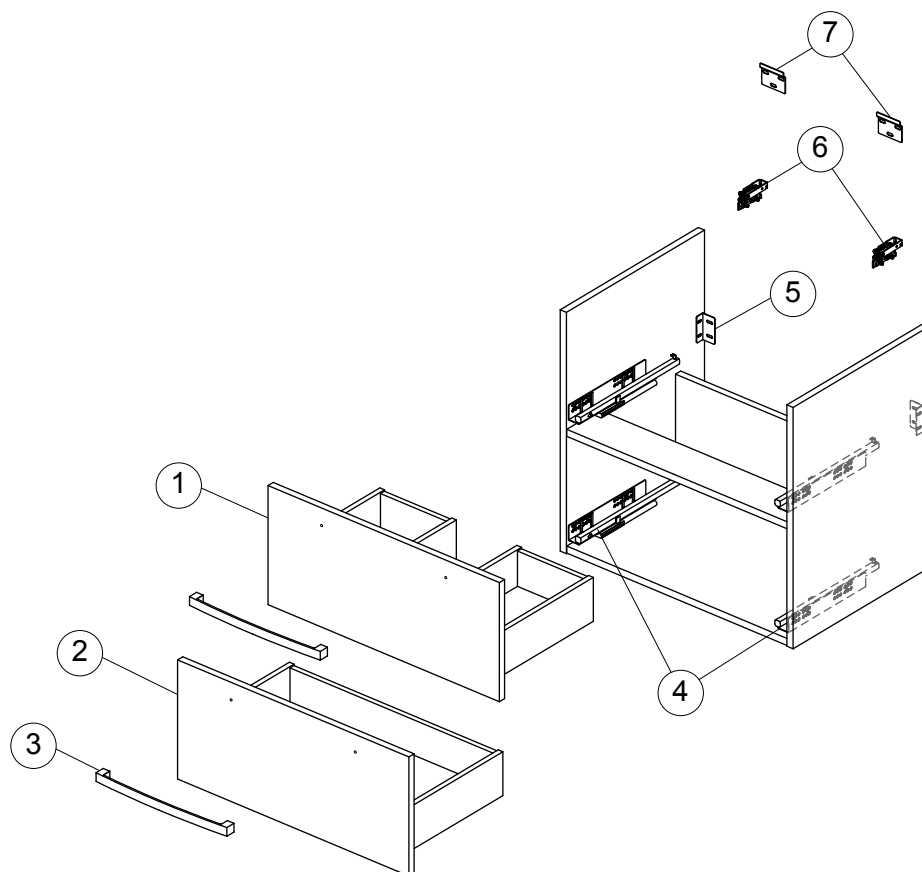

Spare parts

Basin Unit 600

Item	Description	Colour/Finish	Code No.	Quantity
1	Upper drawer 60	TI - Mid Gray	EF589TI	1
2	Lower drawer 60	TI - Mid Gray	EF612TI	1
3	Handle with screws		EF58367	1
4	Runner hettich 300		EF58867	Pair
5	L Bracket support		EF58567	1
6	Scarpi-4 hanging bracket KIT		EF58667	Pair
7	Wall fixation KIT BU		EF58767	2