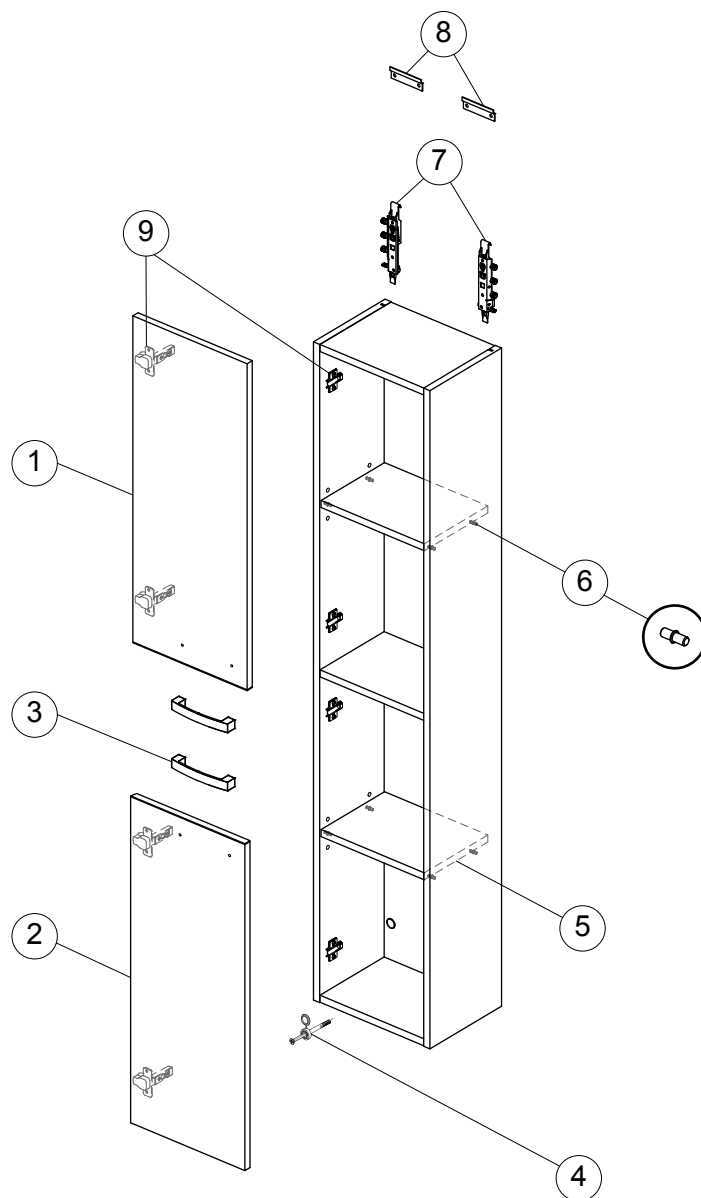

# Spare parts

Column 1500

Item	Description	Colour/Finish	Code No.	Quantity
1	Upper door (With hinges)	TI - Mid Gray	EF602TI	1
2	Lower door (With hinges)	TI - Mid Gray	EF603TI	1
3	Handle with screws		EF58467	1
4	Security screw fixation Column		EF60167	1
5	Shelf 270	TI - Mid Gray	EF604TI	1
6	Shelf support KIT		EF60567	4
7	Traser-6 hanging bracket KIT		EF60067	Pair
8	Wall fixation KIT Column		EF59967	2
9	Hinge KIT for door SC (Hinge and plate)		EF59867	1 + 1