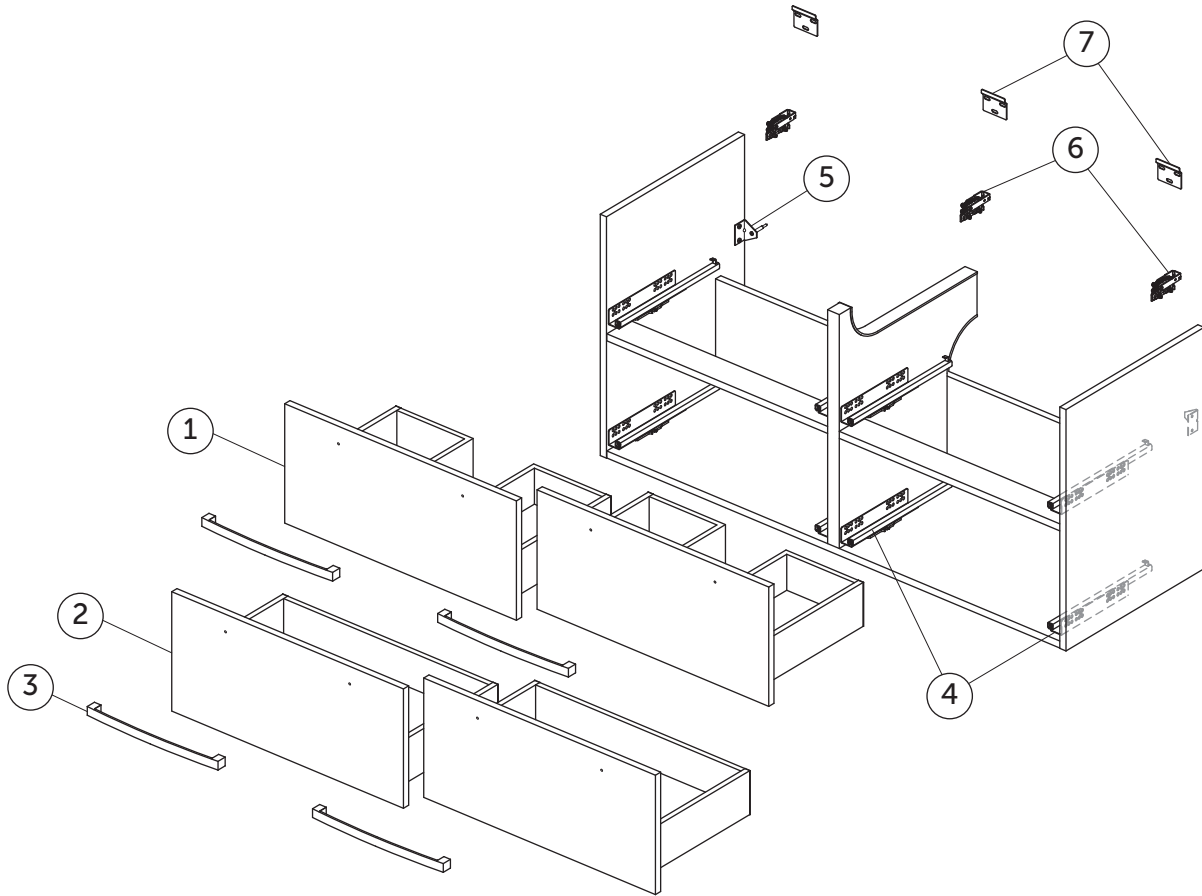

SPARE PARTS

Basin unit 1200
4 drawers

Item	Description	Colour/Finish	Code No.	Quantity
1	Upper drawer 60	WG - White SG - Gray OS - Oak TI - Mid Gray	EF589WG EF589SG EF589OS EF589TI	1
2	Lower drawer 60	WG - White SG - Gray OS - Oak TI - Mid Gray	EF612WG EF612SG EF612OS EF612TI	1
3	Handle with screws		EF58367	1
4	Runner Hettich 300		EF58867	Pair
5	L-Bracket support		EF58567	1
6	Scarpi-4 hanging bracket KIT		EF58667	Pair
7	Wall fixation KIT BU		EF58767	2

SPARE PARTS

Basin unit 1200
4 drawers

Item	Description	Colour/Finish	Code No.	Quantity
1	Upper drawer 60	WG - White SG - Gray * OS - Oak TI - Mid Gray LG - Lava Grey **	EF020WG EF020SG EF020OS EW119TI EF020LG	1
2	Lower drawer 60	WG - White SG - Gray * OS - Oak TI - Mid Gray LG - Lava Grey **	EF021WG EF021SG EF021OS EW120TI EF021LG	1
3	Handle with screws		EF02267	1
4	Runner Hettich 300		EF02367	Pair
5	L-Bracket support		EF02467	1
6	Scarpi-4 hanging bracket KIT		EF02567	Pair
7	Wall fixation KIT BU		EF02667	2