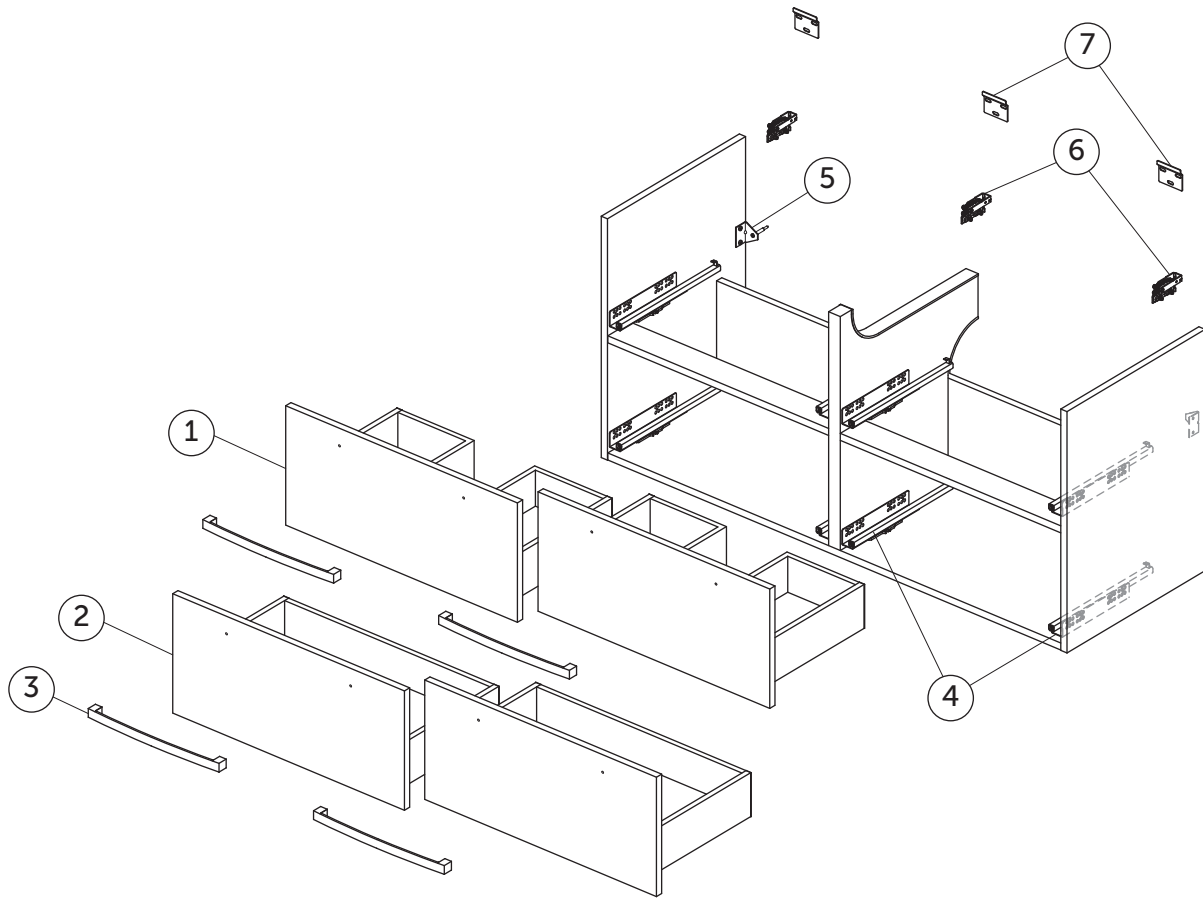

SPARE PARTS

Basin unit 1200
4 drawers

Item	Description	Colour/Finish	Code No.	Quantity
1	Upper drawer 60	WG - White SG - Gray OS - Oak TI - Mid Gray	EF589WG EF589SG EF589OS EF589TI	1
2	Lower drawer 60	WG - White SG - Gray OS - Oak TI - Mid Gray	EF612WG EF612SG EF612OS EF612TI	1
3	Handle with screws		EF58367	1
4	Runner Hettich 300		EF58867	Pair
5	L-Bracket support		EF58567	1
6	Scarpi-4 hanging bracket KIT		EF58667	Pair
7	Wall fixation KIT BU		EF58767	2

SPARE PARTS

Basin unit 1200
4 drawers

Item	Description	Colour/Finish	Code No.	Quantity
1	Upper drawer 60	WG - White SG - Gray * OS - Oak TI - Mid Gray LG - Lava Grey **	EF020WG EF020SG EF020OS EW119TI EF020LG	1
2	Lower drawer 60	WG - White SG - Gray * OS - Oak TI - Mid Gray LG - Lava Grey **	EF021WG EF021SG EF021OS EW120TI EF021LG	1
3	Handle with screws		EF02267	1
4	Runner Hettich 300		EF02367	Pair
5	L-Bracket support		EF02467	1
6	Scarpi-4 hanging bracket KIT		EF02567	Pair
7	Wall fixation KIT BU		EF02667	2