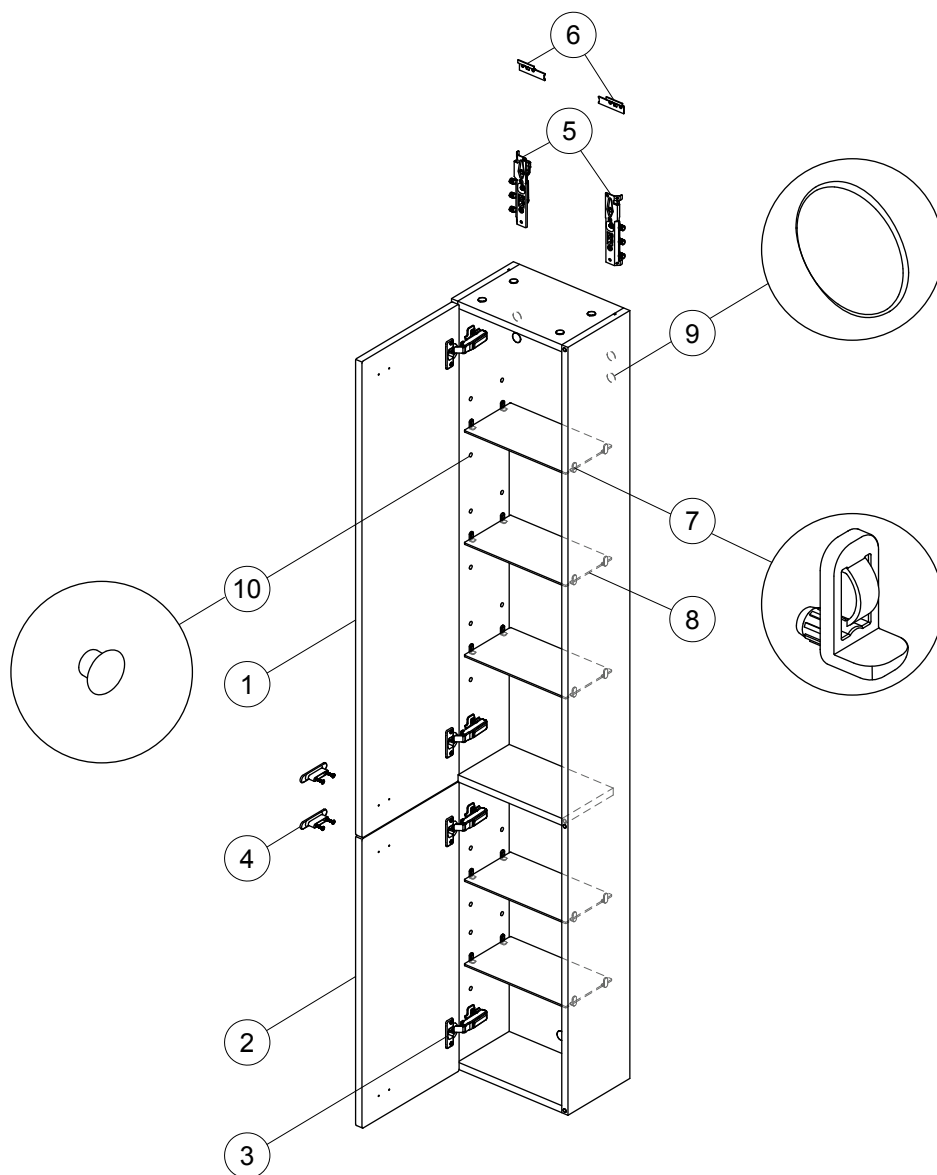

Spare parts

Column Unit 300

Item	Description	Colour/Finish	Code No.	Quantity
1	Upper door panel	DK - Walnut KR - Gloss Grey KS - Elm SO - American Oak WG - Gloss White	EF385DK EF377KR EF377KS EF377SO EF385WG	1
2	Lower door panel	DK - Walnut KR - Gloss Grey KS - Elm SO - American Oak WG - Gloss White	EF314DK EF314KR EF314KS EF314SO EF386WG	1
3	Hinge soft close standard (Hinge and plate)		EV60067	1 + 1
4	Handle standard with screws		E6748AA	1
5	Hanging brackets KIT 2		EF42467	Pair
6	Wall fixation KIT 2		EF30767	2
7	Shelf support KIT		EF31867	4
8	Glass shelf	WG / SO / KS / DK KR	EF37567 EF37667	1
9	Metalic cover caps		EV61267	4
10	Hole cover caps 5mm	White Oak Walnut Gloss Grey	EV61667 EV61367 EV61467 EV86167	20