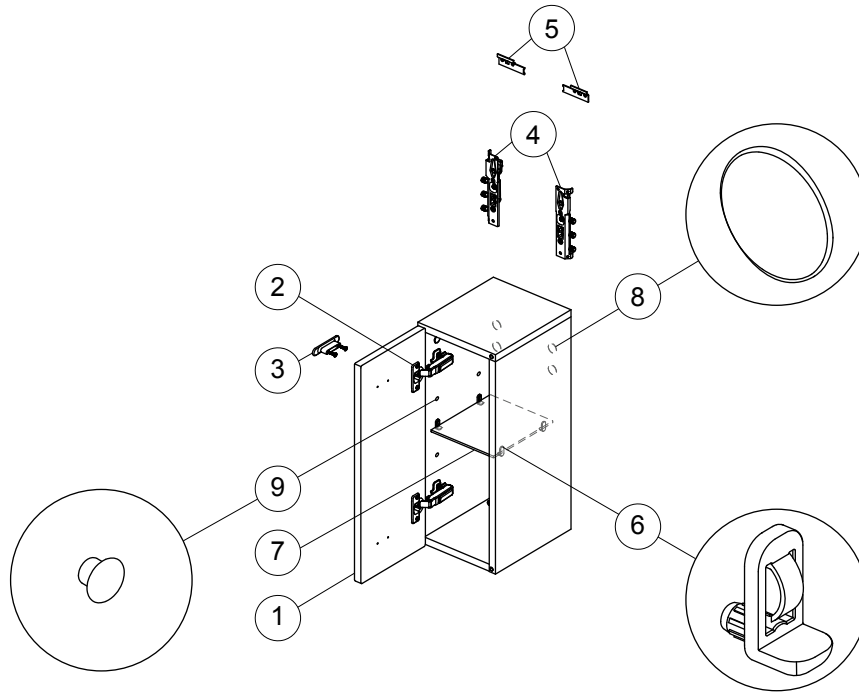

Spare parts

Add On Unit 200

Item	Description	Colour/Finish	Code No.	Quantity
1	Door panel 20	DK - Walnut KR - Gloss Grey KS - Elm SO - American Oak WG - Gloss White	EF390DK EF357KR EF357KS EF357SO EF390WG	1
2	Hinge soft close standard (Hinge and plate)		EV60067	1 + 1
3	Handle standard with screws		E6748AA	1
4	Hanging brackets KIT 2		EF42467	Pair
5	Wall fixation KIT 2		EF30767	2
6	Shelf support KIT		EF31867	4
7	Glass shelf 20	WG / SO / KS / DK KR	EF43067 EF43167	1
8	Metalic cover caps		EV61267	4
9	Hole cover caps 5mm	White Oak Walnut Gloss Grey	EV61667 EV61367 EV61467 EV86167	20