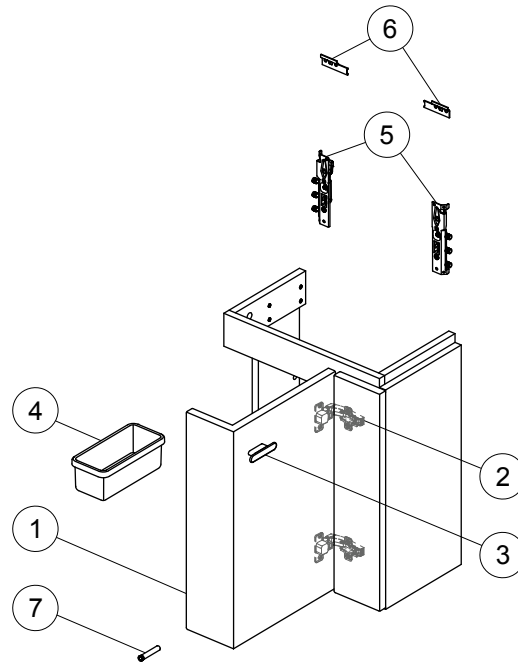

# Spare parts

Guest Unit 450 RH

| Item | Description                        | Colour/Finish   | Code No.  | Quantity |
|------|------------------------------------|---|---|----------|
| 1    | Door panel 45 WH                   | DK - Walnut<br>KR - Gloss Grey<br>KS - Elm<br>SO - American Oak<br>WG - Gloss White | EF302DK<br>EF302KR<br>EF302KS<br>EF302SO<br>EF391WG | 1        |
| 2    | Hinge standard L (Hinge and plate) |   | EF31367   | 1 + 1    |
| 3    | Handle standard with screws        |   | E6748AA   | 1        |
| 4    | Plastic storage box                |   | EF32167   | 1        |
| 5    | Hanging brackets KIT 2             |   | EF42467   | Pair     |
| 6    | Wall fixation KIT 2                |   | EF30767   | 2        |
| 7    | Soft close piston                  |   | EV61567   | 1        |